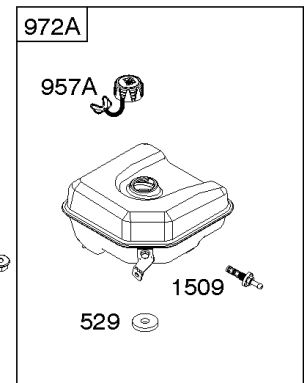

Exhaust System, Fuel Supply

REF NO	PART NO	QTY	DESCRIPTION
187B	595442		LINE, Fuel -Used After Code Date 14060800
190	590964		SCREW -(Fuel Tank)
240A	394358S		FILTER, IN-LINE
300A	593090		MUFFLER
300B	192569GS		MUFFLER
300D	593128		MUFFLER
346	B5763GS		SCREW -(10-32 x 3/8) (Spark Arrestor)
436	593089		MANIFOLD, Exhaust
529	799933		GROMMET -(Fuel Tank)
601	791850		CLAMP-HOSE
676	590953		DEFLECTOR, Muffler
676B	697816		DEFLECTOR, Muffler
677	699203		SCREW -(Muffler Deflector)
677B	699776		SCREW -(Muffler Deflector)
703	590967		CLIP -(Fuel Hose)
705	590965		NUT -(Fuel Tank)
725	595432		SHIELD, Heat
819	798618		SCREW -(Muffler Bracket)
832A	593091		GUARD, Muffler
832B	595453		GUARD, Muffler
832D	595434		GUARD, Muffler
832C	595433		GUARD, Muffler
836A	798976		SCREW -(Muffler Guard)
836B	595455		SCREW -(Muffler Guard)
863A	593733		BRACKET, Muffler
883	797770		GASKET, Exhaust
883A	799797		GASKET, Exhaust
957	794641		CAP, Fuel Tank
957A	799324		CAP, Fuel Tank
972	593095		TANK, Fuel
972A	593720		TANK, Fuel
994	790153		ARRESTOR, Spark
994A	594233		ARRESTOR, Spark
994B	796399		ARRESTOR, Spark
994C	595454		ARRESTOR, Spark
1177	590965		NUT -(Muffler)
1302	590457		WASHER -(Muffler Guard)
1302A	593727		WASHER -(Muffler Guard)
1345	792917		FILTER, Filler Neck
1509	797346		OUTLET, Tank