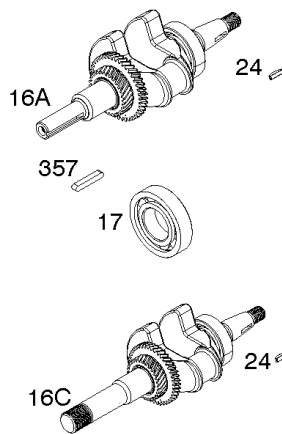

1036 EMISSIONS LABEL

1058 OPERATOR'S MANUAL

1319 WARNING LABEL

1319A WARNING LABEL

Camshaft, Crankcase Cover, Crankshaft, Cylinder, Exhaust Bracket, Operator's Manual,

REF NO	PART NO	QTY	DESCRIPTION
1	593140		CYLINDER ASSEMBLY
3	591794		SEAL, Oil -(Magneto Side)
12A	592597		GASKET, Crankcase
15	797793		PLUG, Oil Drain
16A	593084		CRANKSHAFT
17	591792		BEARING, Ball -(Crankshaft)
18B	593083		COVER, Crankcase
20	591793		SEAL, Oil -(PTO Side) (PTO Side)
22	797776		SCREW -(Crankcase Cover/Sump)
22A	593107		SCREW -(Crankcase Cover/Sump)
24	797812		KEY, Flywheel
25	592613		PISTON ASSEMBLY -(Standard)
25	593108		PISTON ASSEMBLY -(.010" Oversize)
25	593109		PISTON ASSEMBLY -(.020" Oversize)
26	593111		SET, Ring -(.020" Oversize)
26	592614		SET, Ring -(Standard)
26	593110		SET, Ring -(.010" Oversize)
27	592044		LOCK, Piston Pin
28	592045		PIN, Piston
29	592046		ROD, Connecting
46	595929		CAMSHAFT -Used After Code Date 15061400
46	592617		CAMSHAFT -Used Before Code Date 15061500
227	592616		LEVER, Governor Control
287	798618		SCREW -(Dipstick Tube)
306	591790		SHIELD, Cylinder
307	798618		SCREW -(Cylinder Shield)
309	591780		MOTOR, Starter
357	590960		KEY, Drive Pulley
492	592037		SHIELD, Crankcase
505	690939		NUT -(Governor Control Lever)
509	798840		SCREW -(Crankcase Shield)
522	799941		PLUG, Dipstick/Fill
522A	797762		PLUG, Dipstick/Fill
562	797230		BOLT -(Governor Control Lever)
614	797229		PIN, Cotter
616	592615		CRANK, Governor
631	797794		WASHER -(Oil Drain Plug)
718	797792		PIN, Locating