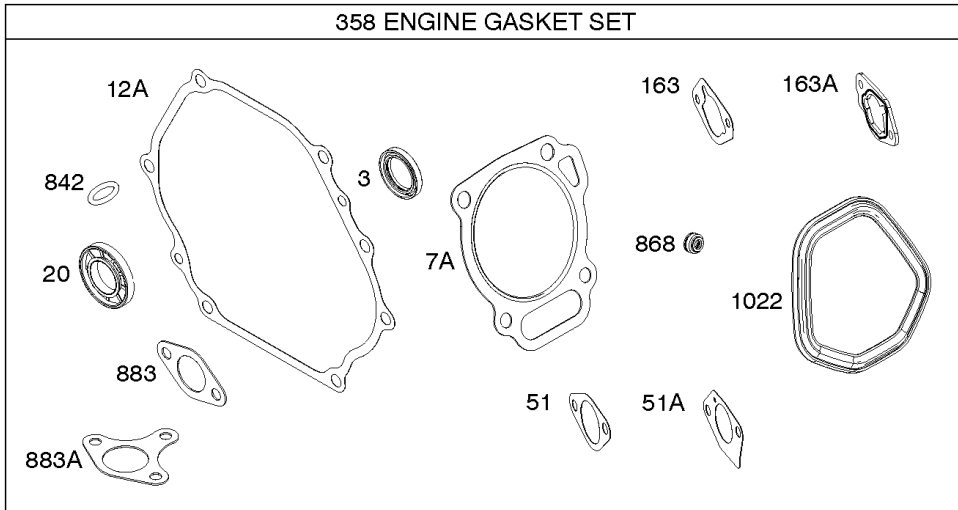

1036 EMISSIONS LABEL

1058 OPERATOR'S MANUAL

1319 WARNING LABEL

1319A WARNING LABEL

614

Camshaft, Crankcase Cover, Crankshaft, Cylinder, Exhaust Bracket, Operator's Manual,

REF NO	PART NO	QTY	DESCRIPTION
718A	797761		PIN, Locating -(Crankcase Cover)
729	797750		CLIP, Wire
842	797327		SEAL, O-Ring -(Dipstick Tube)
842A	797763		SEAL, O-Ring -(Dipstick Tube)
842B	691031		SEAL, O-Ring -(Dipstick Tube)
847	593174		DIPSTICK/TUBE ASSEMBLY
1036	-----		Label-Emissions -(Available From A Briggs & Stratton Authorized Dealer)
1058	279127ZH		MANUAL, Operator's
1058	80006756EST		MANUAL, Operator's
1058	80006756WST		MANUAL, Operator's
1058	80006756USCN		MANUAL, Operator's
1319	794467		LABEL, Warning
1319A	797669		LABEL, Warning

Not For Reproduction

Controls, Governor Spring

REF NO	PART NO	QTY	DESCRIPTION
98	592978		KIT, Idle Speed
188	798618		SCREW -(Control Bracket)
202	591834		LINK, Mechanical Governor
209	797843		SPRING, Governor
211	799927		SPRING, Governed Idle
222	591810		BRACKET, Control
222E	593105		BRACKET, Control
232	797809		SPRING, Governor Link
265	691024		CLAMP, Casing
267	699492		SCREW -(Casing Clamp)
268	691025		CASING, WIRE -(Cut To Required Length)
269	691026		WIRE, Control -(Cut To Required Length)
270	691027		NUT -(Control Wire Casing)
271	691028		LEVER, Control
485	797339		KNOB, Control
621	692310		SWITCH, Stop
1012	590378		RETAINER, Link