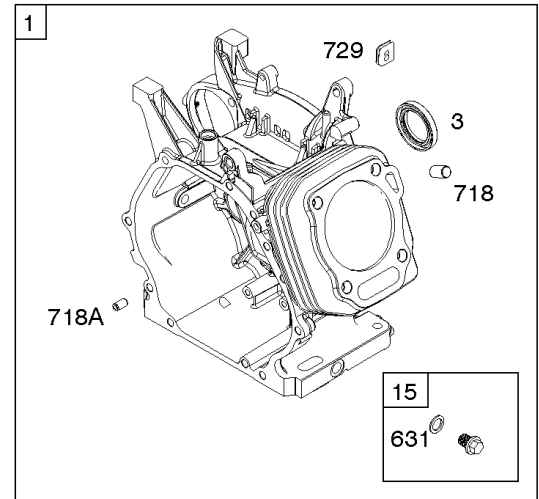

1036 EMISSIONS LABEL

1058 OPERATOR'S MANUAL

1319 WARNING LABEL

1319A WARNING LABEL

Camshaft, Crankcase Cover, Crankshaft, Cylinder, Exhaust Bracket, Operator's Manual,

REF NO	PART NO	QTY	DESCRIPTION
1	593140		CYLINDER ASSEMBLY
3	591794		SEAL, Oil -(Magneto Side)
12A	592597		GASKET, Crankcase
15	797793		PLUG, Oil Drain
16A	593084		CRANKSHAFT
17	591792		BEARING, Ball -(Crankshaft)
18B	593083		COVER, Crankcase
20	591793		SEAL, Oil -(PTO Side) (PTO Side)
22	797776		SCREW -(Crankcase Cover/Sump)
22A	593107		SCREW -(Crankcase Cover/Sump)
24	797812		KEY, Flywheel
25	592613		PISTON ASSEMBLY -(Standard)
25	593108		PISTON ASSEMBLY -(.010" Oversize)
25	593109		PISTON ASSEMBLY -(.020" Oversize)
26	593111		SET, Ring -(.020" Oversize)
26	592614		SET, Ring -(Standard)
26	593110		SET, Ring -(.010" Oversize)
27	592044		LOCK, Piston Pin
28	592045		PIN, Piston
29	592046		ROD, Connecting
46	595929		CAMSHAFT -Used After Code Date 15061400
46	592617		CAMSHAFT -Used Before Code Date 15061500
227	592616		LEVER, Governor Control
287	798618		SCREW -(Dipstick Tube)
306	591790		SHIELD, Cylinder
307	798618		SCREW -(Cylinder Shield)
309	591780		MOTOR, Starter
357	590960		KEY, Drive Pulley
492	592037		SHIELD, Crankcase
505	690939		NUT -(Governor Control Lever)
509	798840		SCREW -(Crankcase Shield)
522	799941		PLUG, Dipstick/Fill
522A	797762		PLUG, Dipstick/Fill
562	797230		BOLT -(Governor Control Lever)
614	797229		PIN, Cotter
616	592615		CRANK, Governor
631	797794		WASHER -(Oil Drain Plug)
718	797792		PIN, Locating