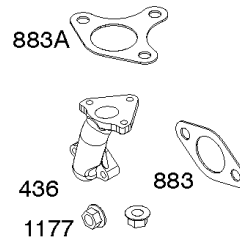

Not For Reproduction

Controls, Governor Spring

REF NO	PART NO	QTY	DESCRIPTION
98	592978		KIT, Idle Speed
188	798618		SCREW -(Control Bracket)
202	591834		LINK, Mechanical Governor
209	797843		SPRING, Governor
211	799927		SPRING, Governed Idle
222	591810		BRACKET, Control
222E	593105		BRACKET, Control
232	797809		SPRING, Governor Link
265	691024		CLAMP, Casing
267	699492		SCREW -(Casing Clamp)
268	691025		CASING, WIRE -(Cut To Required Length)
269	691026		WIRE, Control -(Cut To Required Length)
270	691027		NUT -(Control Wire Casing)
271	691028		LEVER, Control
485	797339		KNOB, Control
621	692310		SWITCH, Stop
1012	590378		RETAINER, Link

Cylinder Head, Gasket Sets

REF NO	PART NO	QTY	DESCRIPTION
3	591794		SEAL, Oil -(Magneto Side)
5	593093		HEAD, Cylinder
7A	592834		GASKET, Cylinder Head
12A	592597		GASKET, Crankcase
13	797791		SCREW -(Cylinder Head)
20	591793		SEAL, Oil -(PTO Side) (PTO Side)
33	592612		VALVE, Exhaust
34	592611		VALVE, Intake
35	591814		SPRING, Valve -(Intake)
36	591814		SPRING, Valve -(Exhaust)
40A	797782		RETAINER, Valve
40B	591815		RETAINER, Valve
40C	591816		RETAINER, Valve
45	797786		TAPPET, Valve
51	591779		GASKET, Intake
51A	591798		GASKET, Intake
163	797756		GASKET, Air Cleaner
163A	799883		GASKET, Air Cleaner
238	591817		CAP-VALVE
276	797847		WASHER, Sealing -(Rocker Cover)
358	593112		GASKET SET, Engine
718	797792		PIN, Locating
830	591088		STUD, Rocker Arm
842	797327		SEAL, O-Ring -(Dipstick Tube)
868	797854		SEAL, Valve -(Intake)
883	797770		GASKET, Exhaust
883A	799797		GASKET, Exhaust
914	797848		SCREW -(Rocker Cover)
1022	797846		GASKET, Rocker Cover
1023	799778		COVER, Rocker
1026	591818		ROD-PUSH
1029	591087		ARM, Rocker
1034	591819		GUIDE-PUSH ROD
1095	593113		GASKET SET, Valve