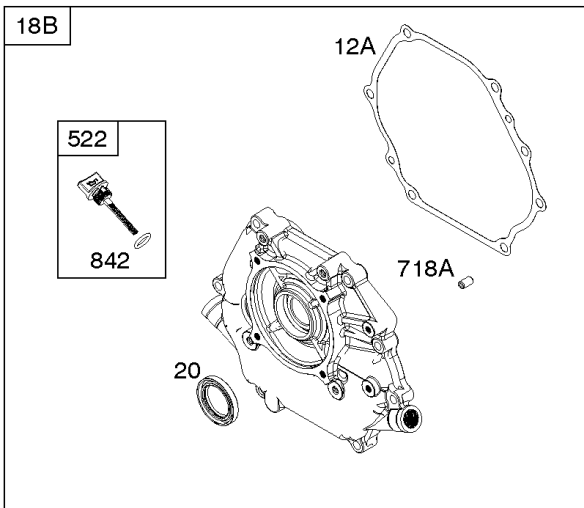

1036 EMISSIONS LABEL

1058 OPERATOR'S MANUAL

1319 WARNING LABEL

1319A WARNING LABEL

614

Camshaft, Crankcase Cover, Crankshaft, Cylinder, Exhaust Bracket, Operator's Manual,

REF NO	PART NO	QTY	DESCRIPTION
718A	797761		PIN, Locating -(Crankcase Cover)
729	797750		CLIP, Wire
842	797327		SEAL, O-Ring -(Dipstick Tube)
842A	797763		SEAL, O-Ring -(Dipstick Tube)
842B	691031		SEAL, O-Ring -(Dipstick Tube)
847	593174		DIPSTICK/TUBE ASSEMBLY
1036	-----		Label-Emissions -(Available From A Briggs & Stratton Authorized Dealer)
1058	279127ZH		MANUAL, Operator's
1058	80006756EST		MANUAL, Operator's
1058	80006756WST		MANUAL, Operator's
1058	80006756USCN		MANUAL, Operator's
1319	794467		LABEL, Warning
1319A	797669		LABEL, Warning