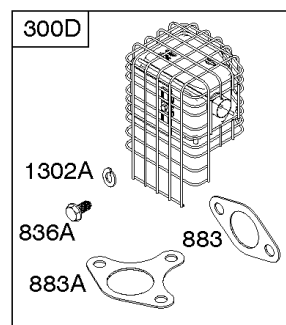

Not For Reproduction

Controls, Governor Spring

REF NO	PART NO	QTY	DESCRIPTION
98	592978		KIT, Idle Speed
188	798618		SCREW -(Control Bracket)
202	591834		LINK, Mechanical Governor
209	797843		SPRING, Governor
211	799927		SPRING, Governed Idle
222	591810		BRACKET, Control
222E	593105		BRACKET, Control
232	797809		SPRING, Governor Link
265	691024		CLAMP, Casing
267	699492		SCREW -(Casing Clamp)
268	691025		CASING, WIRE -(Cut To Required Length)
269	691026		WIRE, Control -(Cut To Required Length)
270	691027		NUT -(Control Wire Casing)
271	691028		LEVER, Control
485	797339		KNOB, Control
621	692310		SWITCH, Stop
1012	590378		RETAINER, Link

Cylinder Head, Gasket Sets

REF NO	PART NO	QTY	DESCRIPTION
3	591794		SEAL, Oil -(Magneto Side)
5	593093		HEAD, Cylinder
7A	592834		GASKET, Cylinder Head
12A	592597		GASKET, Crankcase
13	797791		SCREW -(Cylinder Head)
20	591793		SEAL, Oil -(PTO Side) (PTO Side)
33	592612		VALVE, Exhaust
34	592611		VALVE, Intake
35	591814		SPRING, Valve -(Intake)
36	591814		SPRING, Valve -(Exhaust)
40A	797782		RETAINER, Valve
40B	591815		RETAINER, Valve
40C	591816		RETAINER, Valve
45	797786		TAPPET, Valve
51	591779		GASKET, Intake
51A	591798		GASKET, Intake
163	797756		GASKET, Air Cleaner
163A	799883		GASKET, Air Cleaner
238	591817		CAP-VALVE
276	797847		WASHER, Sealing -(Rocker Cover)
358	593112		GASKET SET, Engine
718	797792		PIN, Locating
830	591088		STUD, Rocker Arm
842	797327		SEAL, O-Ring -(Dipstick Tube)
868	797854		SEAL, Valve -(Intake)
883	797770		GASKET, Exhaust
883A	799797		GASKET, Exhaust
914	797848		SCREW -(Rocker Cover)
1022	797846		GASKET, Rocker Cover
1023	799778		COVER, Rocker
1026	591818		ROD-PUSH
1029	591087		ARM, Rocker
1034	591819		GUIDE-PUSH ROD
1095	593113		GASKET SET, Valve