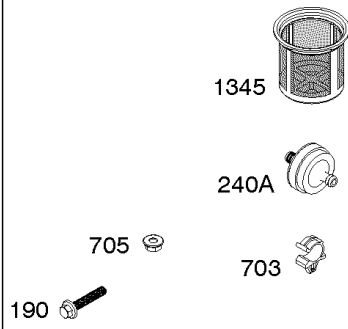

Not For Reproduction

Controls, Governor Spring

REF NO	PART NO	QTY	DESCRIPTION
98	592978		KIT, Idle Speed
188	798618		SCREW -(Control Bracket)
202	591834		LINK, Mechanical Governor
209	797843		SPRING, Governor
211	799927		SPRING, Governed Idle
222	591810		BRACKET, Control
222E	593105		BRACKET, Control
232	797809		SPRING, Governor Link
265	691024		CLAMP, Casing
267	699492		SCREW -(Casing Clamp)
268	691025		CASING, WIRE -(Cut To Required Length)
269	691026		WIRE, Control -(Cut To Required Length)
270	691027		NUT -(Control Wire Casing)
271	691028		LEVER, Control
485	797339		KNOB, Control
621	692310		SWITCH, Stop
1012	590378		RETAINER, Link

Cylinder Head, Gasket Sets

REF NO	PART NO	QTY	DESCRIPTION
3	591794		SEAL, Oil -(Magneto Side)
5	593093		HEAD, Cylinder
7A	592834		GASKET, Cylinder Head
12A	592597		GASKET, Crankcase
13	797791		SCREW -(Cylinder Head)
20	591793		SEAL, Oil -(PTO Side) (PTO Side)
33	592612		VALVE, Exhaust
34	592611		VALVE, Intake
35	591814		SPRING, Valve -(Intake)
36	591814		SPRING, Valve -(Exhaust)
40A	797782		RETAINER, Valve
40B	591815		RETAINER, Valve
40C	591816		RETAINER, Valve
45	797786		TAPPET, Valve
51	591779		GASKET, Intake
51A	591798		GASKET, Intake
163	797756		GASKET, Air Cleaner
163A	799883		GASKET, Air Cleaner
238	591817		CAP-VALVE
276	797847		WASHER, Sealing -(Rocker Cover)
358	593112		GASKET SET, Engine
718	797792		PIN, Locating
830	591088		STUD, Rocker Arm
842	797327		SEAL, O-Ring -(Dipstick Tube)
868	797854		SEAL, Valve -(Intake)
883	797770		GASKET, Exhaust
883A	799797		GASKET, Exhaust
914	797848		SCREW -(Rocker Cover)
1022	797846		GASKET, Rocker Cover
1023	799778		COVER, Rocker
1026	591818		ROD-PUSH
1029	591087		ARM, Rocker
1034	591819		GUIDE-PUSH ROD
1095	593113		GASKET SET, Valve