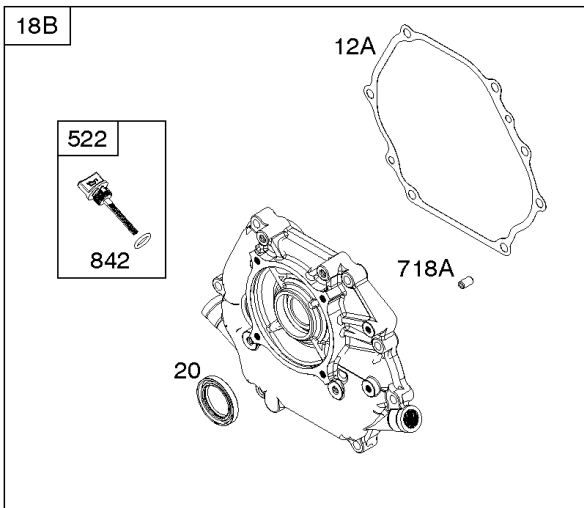

1036 EMISSIONS LABEL

1058 OPERATOR'S MANUAL

1319 WARNING LABEL

1319A WARNING LABEL

Camshaft, Crankcase Cover, Crankshaft, Cylinder, Exhaust Bracket, Operator's Manual,

REF NO	PART NO	QTY	DESCRIPTION
1	593140		CYLINDER ASSEMBLY
3	591794		SEAL, Oil -(Magneto Side)
12A	592597		GASKET, Crankcase
15	797793		PLUG, Oil Drain
16A	593084		CRANKSHAFT
17	591792		BEARING, Ball -(Crankshaft)
18B	593083		COVER, Crankcase
20	591793		SEAL, Oil -(PTO Side) (PTO Side)
22	797776		SCREW -(Crankcase Cover/Sump)
22A	593107		SCREW -(Crankcase Cover/Sump)
24	797812		KEY, Flywheel
25	592613		PISTON ASSEMBLY -(Standard)
25	593108		PISTON ASSEMBLY -(.010" Oversize)
25	593109		PISTON ASSEMBLY -(.020" Oversize)
26	593111		SET, Ring -(.020" Oversize)
26	592614		SET, Ring -(Standard)
26	593110		SET, Ring -(.010" Oversize)
27	592044		LOCK, Piston Pin
28	592045		PIN, Piston
29	592046		ROD, Connecting
46	595929		CAMSHAFT -Used After Code Date 15061400
46	592617		CAMSHAFT -Used Before Code Date 15061500
227	592616		LEVER, Governor Control
287	798618		SCREW -(Dipstick Tube)
306	591790		SHIELD, Cylinder
307	798618		SCREW -(Cylinder Shield)
309	591780		MOTOR, Starter
357	590960		KEY, Drive Pulley
492	592037		SHIELD, Crankcase
505	690939		NUT -(Governor Control Lever)
509	798840		SCREW -(Crankcase Shield)
522	799941		PLUG, Dipstick/Fill
522A	797762		PLUG, Dipstick/Fill
562	797230		BOLT -(Governor Control Lever)
614	797229		PIN, Cotter
616	592615		CRANK, Governor
631	797794		WASHER -(Oil Drain Plug)
718	797792		PIN, Locating