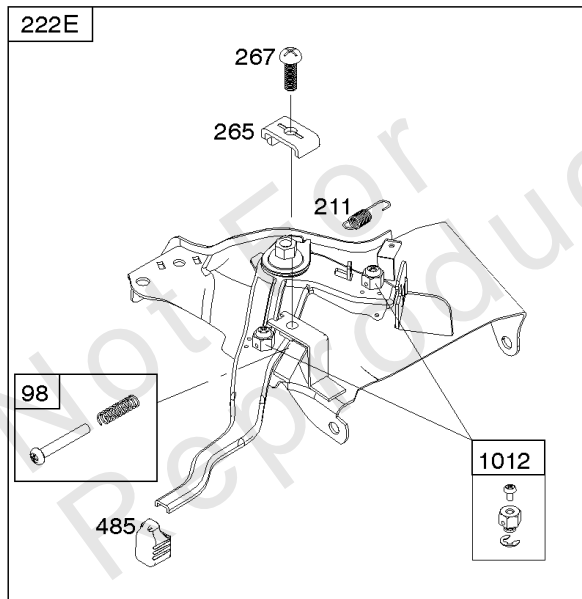

1036 EMISSIONS LABEL

1058 OPERATOR'S MANUAL

1319 WARNING LABEL

1319A WARNING LABEL

614

Camshaft, Crankcase Cover, Crankshaft, Cylinder, Exhaust Bracket, Operator's Manual,

REF NO	PART NO	QTY	DESCRIPTION
718A	797761		PIN, Locating -(Crankcase Cover)
729	797750		CLIP, Wire
842	797327		SEAL, O-Ring -(Dipstick Tube)
842A	797763		SEAL, O-Ring -(Dipstick Tube)
842B	691031		SEAL, O-Ring -(Dipstick Tube)
847	593174		DIPSTICK/TUBE ASSEMBLY
1036	-----		Label-Emissions -(Available From A Briggs & Stratton Authorized Dealer)
1058	279127ZH		MANUAL, Operator's
1058	80006756EST		MANUAL, Operator's
1058	80006756WST		MANUAL, Operator's
1058	80006756USCN		MANUAL, Operator's
1319	794467		LABEL, Warning
1319A	797669		LABEL, Warning

Not For Reproduction

Controls, Governor Spring

REF NO	PART NO	QTY	DESCRIPTION
98	592978		KIT, Idle Speed
188	798618		SCREW -(Control Bracket)
202	591834		LINK, Mechanical Governor
209	797843		SPRING, Governor
211	799927		SPRING, Governed Idle
222	591810		BRACKET, Control
222E	593105		BRACKET, Control
232	797809		SPRING, Governor Link
265	691024		CLAMP, Casing
267	699492		SCREW -(Casing Clamp)
268	691025		CASING, WIRE -(Cut To Required Length)
269	691026		WIRE, Control -(Cut To Required Length)
270	691027		NUT -(Control Wire Casing)
271	691028		LEVER, Control
485	797339		KNOB, Control
621	692310		SWITCH, Stop
1012	590378		RETAINER, Link