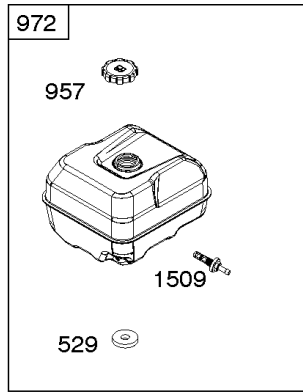

Exhaust System, Fuel Supply

REF NO	PART NO	QTY	DESCRIPTION
187B	595442		LINE, Fuel -Used After Code Date 14060800
190	590964		SCREW -(Fuel Tank)
240A	394358S		FILTER, IN-LINE
300A	593090		MUFFLER
300B	192569GS		MUFFLER
300D	593128		MUFFLER
346	B5763GS		SCREW -(10-32 x 3/8) (Spark Arrestor)
436	593089		MANIFOLD, Exhaust
529	799933		GROMMET -(Fuel Tank)
601	791850		CLAMP-HOSE
676	590953		DEFLECTOR, Muffler
676B	697816		DEFLECTOR, Muffler
677	699203		SCREW -(Muffler Deflector)
677B	699776		SCREW -(Muffler Deflector)
703	590967		CLIP -(Fuel Hose)
705	590965		NUT -(Fuel Tank)
725	595432		SHIELD, Heat
819	798618		SCREW -(Muffler Bracket)
832A	593091		GUARD, Muffler
832B	595453		GUARD, Muffler
832D	595434		GUARD, Muffler
832C	595433		GUARD, Muffler
836A	798976		SCREW -(Muffler Guard)
836B	595455		SCREW -(Muffler Guard)
863A	593733		BRACKET, Muffler
883	797770		GASKET, Exhaust
883A	799797		GASKET, Exhaust
957	794641		CAP, Fuel Tank
957A	799324		CAP, Fuel Tank
972	593095		TANK, Fuel
972A	593720		TANK, Fuel
994	790153		ARRESTOR, Spark
994A	594233		ARRESTOR, Spark
994B	796399		ARRESTOR, Spark
994C	595454		ARRESTOR, Spark
1177	590965		NUT -(Muffler)
1302	590457		WASHER -(Muffler Guard)
1302A	593727		WASHER -(Muffler Guard)
1345	792917		FILTER, Filler Neck
1509	797346		OUTLET, Tank