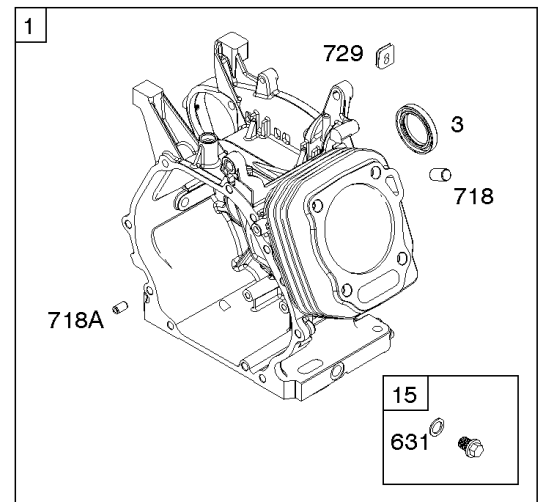

1036 EMISSIONS LABEL

1058 OPERATOR'S MANUAL

1319 WARNING LABEL

1319A WARNING LABEL

614

Camshaft, Crankcase Cover, Crankshaft, Cylinder, Exhaust Bracket, Operator's Manual,

REF NO	PART NO	QTY	DESCRIPTION
718A	797761		PIN, Locating -(Crankcase Cover)
729	797750		CLIP, Wire
842	797327		SEAL, O-Ring -(Dipstick Tube)
842A	797763		SEAL, O-Ring -(Dipstick Tube)
842B	691031		SEAL, O-Ring -(Dipstick Tube)
847	593174		DIPSTICK/TUBE ASSEMBLY
1036	-----		Label-Emissions -(Available From A Briggs & Stratton Authorized Dealer)
1058	279127ZH		MANUAL, Operator's
1058	80006756EST		MANUAL, Operator's
1058	80006756WST		MANUAL, Operator's
1058	80006756USCN		MANUAL, Operator's
1319	794467		LABEL, Warning
1319A	797669		LABEL, Warning