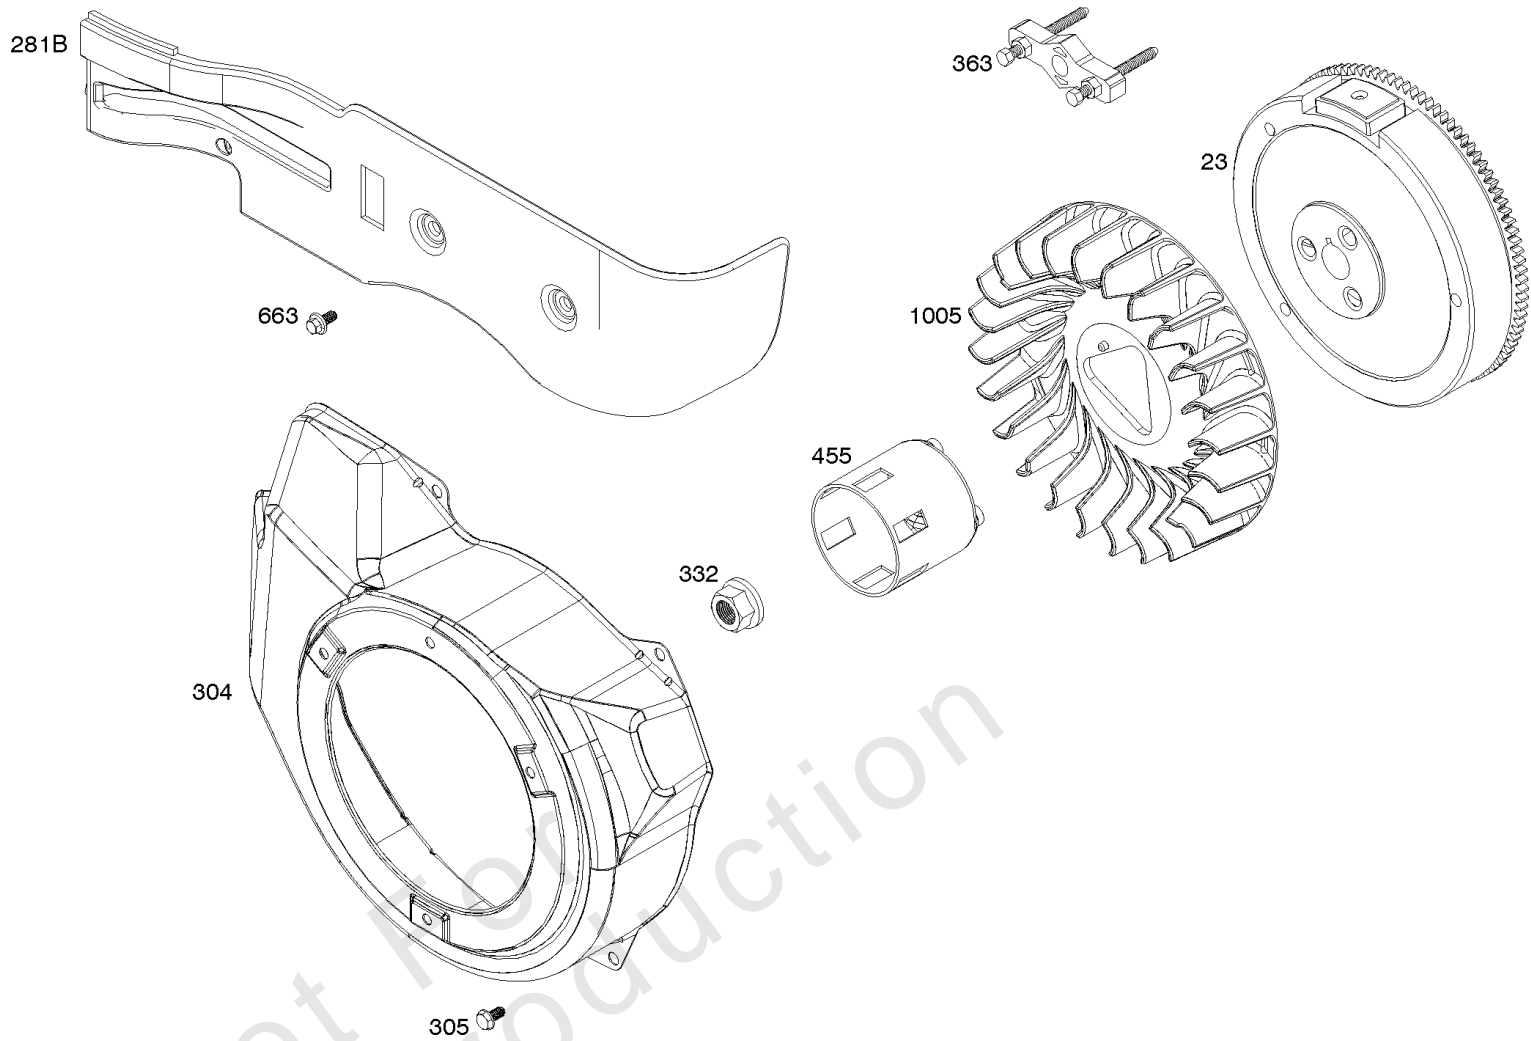

Blower Housing, Flywheel, Rewind Starter

REF NO	PART NO	QTY	DESCRIPTION
23	593139		FLYWHEEL
55	591787		HOUSING, Rewind Starter
58	691921		ROPE, Starter -(Cut To Required Length)
60	691915		GRIP, Starter Rope
65	797654		SCREW -(Rewind Starter)
281B	593732		PANEL, Control
304	591785		HOUSING, Blower
305	798618		SCREW -(Blower Housing)
332	797811		NUT -(Flywheel)
363	19203		PULLER, Flywheel
455	591820		CUP, Flywheel
456	799973		PLATE, Pawl Friction
459	799976		PAWL, Ratchet
597	799972		SCREW -(Pawl Friction Plate)
608	591781		STARTER, Rewind
663	799846		SCREW -(Control Panel)
689	799669		SPRING, Friction
1005	591789		FAN, Flywheel
1210	591788		PULLEY/SPRING ASSEMBLY -(Pulley)
1211	591788		PULLEY/SPRING ASSEMBLY -(Spring)