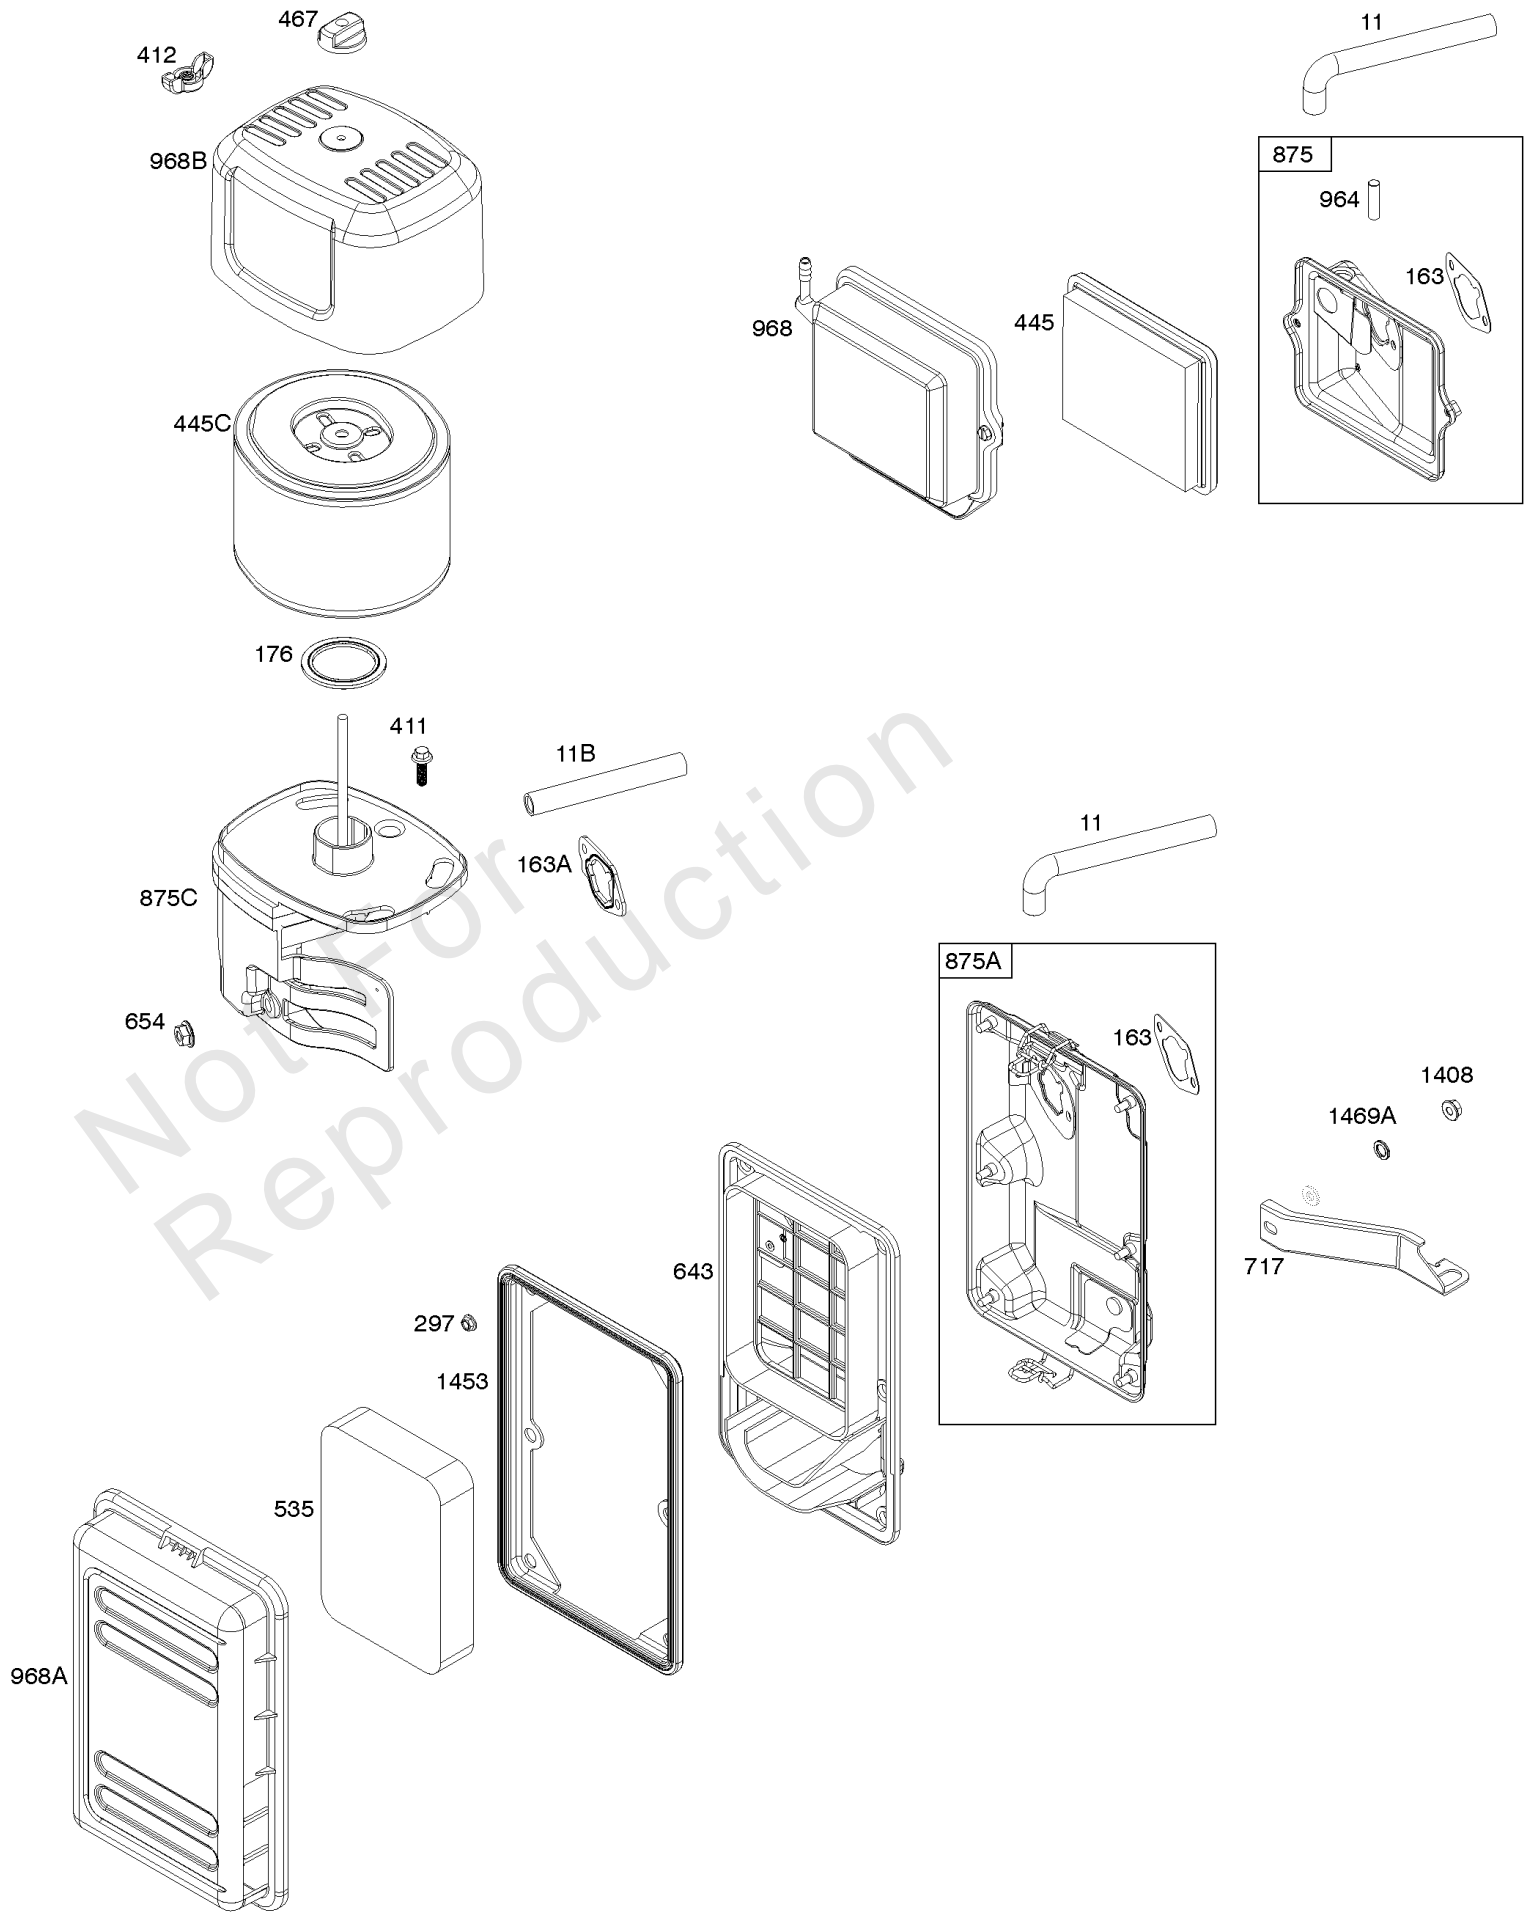

Air Cleaner

REF NO	PART NO	QTY	DESCRIPTION
11	592353		TUBE, Breather
11B	799832		TUBE, Breather -(Cut To Required Length)
163	797756		GASKET, Air Cleaner
163A	799883		GASKET, Air Cleaner
176	799834		SEAL, O-Ring -(Air Cleaner Base)
297	591808		NUT -(Air Filter Retainer)
411	797686		SCREW -(Air Cleaner Base to Air Cleaner Bracket)
412	799830		NUT -(Air Cleaner Cover)
445	491588S		77-9010
445C	592605		FILTER, A/C Cartridge
467	691985		KNOB, Air Cleaner Cover
535	591778		FILTER-AIR CLEANER FO
643	591806		RETAINER, Air Filter
654	690939		NUT -(Carburetor)
717	593134		BRACKET, Air Cleaner
875	799776		BASE, Air Cleaner
875A	591804		BASE, Air Cleaner
875C	593088		BASE, Air Cleaner
964	799159		CAP, Connector
968A	591803		COVER, Air Cleaner
968B	593087		COVER, Air Cleaner
1408	690939		NUT -(Air Cleaner Bracket)
1453	591807		SEAL, Air Cleaner Cover
1469A	22097GS		WASHER -(Air Cleaner Bracket)