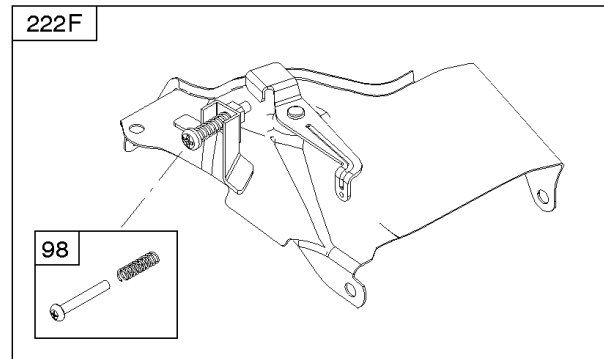

1036 EMISSIONS LABEL

1058 OPERATOR'S MANUAL

1319 WARNING LABEL

1319A WARNING LABEL

614

Camshaft, Crankcase Cover, Crankshaft, Cylinder, Exhaust Bracket, Operator's Manual,

REF NO	PART NO	QTY	DESCRIPTION
718A	797761		PIN, Locating -(Crankcase Cover)
729	797750		CLIP, Wire
842	797327		SEAL, O-Ring -(Dipstick Tube)
842A	797763		SEAL, O-Ring -(Dipstick Tube)
842B	691031		SEAL, O-Ring -(Dipstick Tube)
847	593174		DIPSTICK/TUBE ASSEMBLY
1036	-----		Label-Emissions -(Available From A Briggs & Stratton Authorized Dealer)
1058	279127ZH		MANUAL, Operator's
1058	80006756EST		MANUAL, Operator's
1058	80006756WST		MANUAL, Operator's
1058	80006756USCN		MANUAL, Operator's
1319	794467		LABEL, Warning
1319A	797669		LABEL, Warning

Not For Reproduction

Controls, Governor Spring

REF NO	PART NO	QTY	DESCRIPTION
98	592978		KIT, Idle Speed
188	798618		SCREW -(Control Bracket)
202	591834		LINK, Mechanical Governor
209	797843		SPRING, Governor
211	799927		SPRING, Governed Idle
222	591810		BRACKET, Control
222E	593105		BRACKET, Control
232	797809		SPRING, Governor Link
265	691024		CLAMP, Casing
267	699492		SCREW -(Casing Clamp)
268	691025		CASING, WIRE -(Cut To Required Length)
269	691026		WIRE, Control -(Cut To Required Length)
270	691027		NUT -(Control Wire Casing)
271	691028		LEVER, Control
485	797339		KNOB, Control
621	692310		SWITCH, Stop
1012	590378		RETAINER, Link