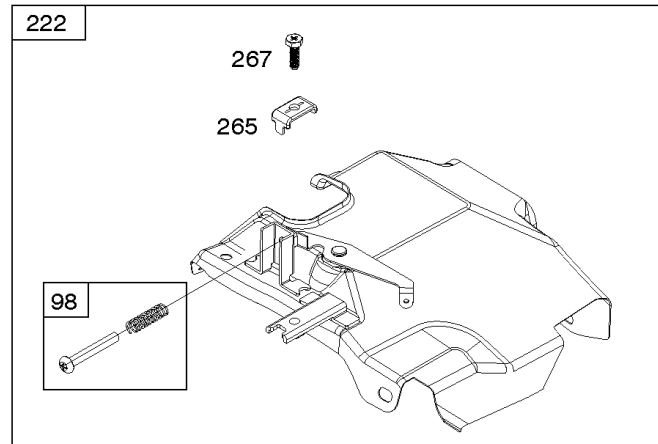

1036 EMISSIONS LABEL

1058 OPERATOR'S MANUAL

1319 WARNING LABEL

1319A WARNING LABEL

614

Camshaft, Crankcase Cover, Crankshaft, Cylinder, Exhaust Bracket, Operator's Manual,

REF NO	PART NO	QTY	DESCRIPTION
718A	797761		PIN, Locating -(Crankcase Cover)
729	797750		CLIP, Wire
842	797327		SEAL, O-Ring -(Dipstick Tube)
842A	797763		SEAL, O-Ring -(Dipstick Tube)
842B	691031		SEAL, O-Ring -(Dipstick Tube)
847	593174		DIPSTICK/TUBE ASSEMBLY
1036	-----		Label-Emissions -(Available From A Briggs & Stratton Authorized Dealer)
1058	279127ZH		MANUAL, Operator's
1058	80006756EST		MANUAL, Operator's
1058	80006756WST		MANUAL, Operator's
1058	80006756USCN		MANUAL, Operator's
1319	794467		LABEL, Warning
1319A	797669		LABEL, Warning

Not For Reproduction

118

Carburetor

REF NO	PART NO	QTY	DESCRIPTION
51	591779		GASKET, Intake
51A	591798		GASKET, Intake
53	590390		STUD -(Carburetor)
117	592598		JET, Main -(Standard)
118	594713		JET, Main -(High Altitude)
121C	592229		KIT, Carburetor Overhaul
121D	593133		KIT, Carburetor Overhaul
122	591797		SPACER, Carburetor
125C	592594		CARBURETOR
163	797756		GASKET, Air Cleaner
163A	799883		GASKET, Air Cleaner
654	690939		NUT -(Carburetor)
951A	593102		LEVER, Choke

Not For Reproduction

Controls, Governor Spring

REF NO	PART NO	QTY	DESCRIPTION
98	592978		KIT, Idle Speed
188	798618		SCREW -(Control Bracket)
202	591834		LINK, Mechanical Governor
209	797843		SPRING, Governor
211	799927		SPRING, Governed Idle
222	591810		BRACKET, Control
222E	593105		BRACKET, Control
232	797809		SPRING, Governor Link
265	691024		CLAMP, Casing
267	699492		SCREW -(Casing Clamp)
268	691025		CASING, WIRE -(Cut To Required Length)
269	691026		WIRE, Control -(Cut To Required Length)
270	691027		NUT -(Control Wire Casing)
271	691028		LEVER, Control
485	797339		KNOB, Control
621	692310		SWITCH, Stop
1012	590378		RETAINER, Link