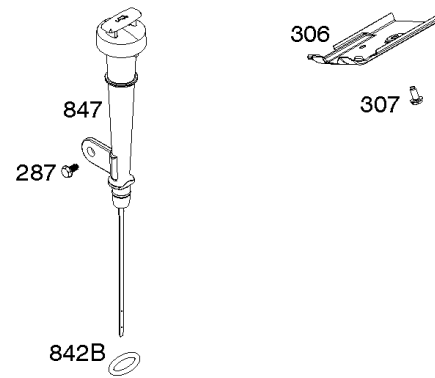

1036 EMISSIONS LABEL

1058 OPERATOR'S MANUAL

1319 WARNING LABEL

1319A WARNING LABEL

614

Camshaft, Crankcase Cover, Crankshaft, Cylinder, Exhaust Bracket, Operator's Manual,

REF NO	PART NO	QTY	DESCRIPTION
718A	797761		PIN, Locating -(Crankcase Cover)
729	797750		CLIP, Wire
842	797327		SEAL, O-Ring -(Dipstick Tube)
842A	797763		SEAL, O-Ring -(Dipstick Tube)
842B	691031		SEAL, O-Ring -(Dipstick Tube)
847	593174		DIPSTICK/TUBE ASSEMBLY
1036	-----		Label-Emissions -(Available From A Briggs & Stratton Authorized Dealer)
1058	279127ZH		MANUAL, Operator's
1058	80006756EST		MANUAL, Operator's
1058	80006756WST		MANUAL, Operator's
1058	80006756USCN		MANUAL, Operator's
1319	794467		LABEL, Warning
1319A	797669		LABEL, Warning