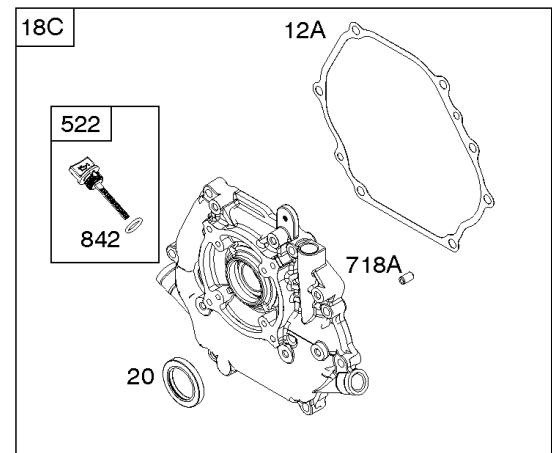

1036 EMISSIONS LABEL

1058 OPERATOR'S MANUAL

1319 WARNING LABEL

1319A WARNING LABEL

614

Camshaft, Crankcase Cover, Crankshaft, Cylinder, Exhaust Bracket, Operator's Manual,

REF NO	PART NO	QTY	DESCRIPTION
718A	797761		PIN, Locating -(Crankcase Cover)
729	797750		CLIP, Wire
842	797327		SEAL, O-Ring -(Dipstick Tube)
842A	797763		SEAL, O-Ring -(Dipstick Tube)
842B	691031		SEAL, O-Ring -(Dipstick Tube)
847	593174		DIPSTICK/TUBE ASSEMBLY
1036	-----		Label-Emissions -(Available From A Briggs & Stratton Authorized Dealer)
1058	279127ZH		MANUAL, Operator's
1058	80006756EST		MANUAL, Operator's
1058	80006756WST		MANUAL, Operator's
1058	80006756USCN		MANUAL, Operator's
1319	794467		LABEL, Warning
1319A	797669		LABEL, Warning