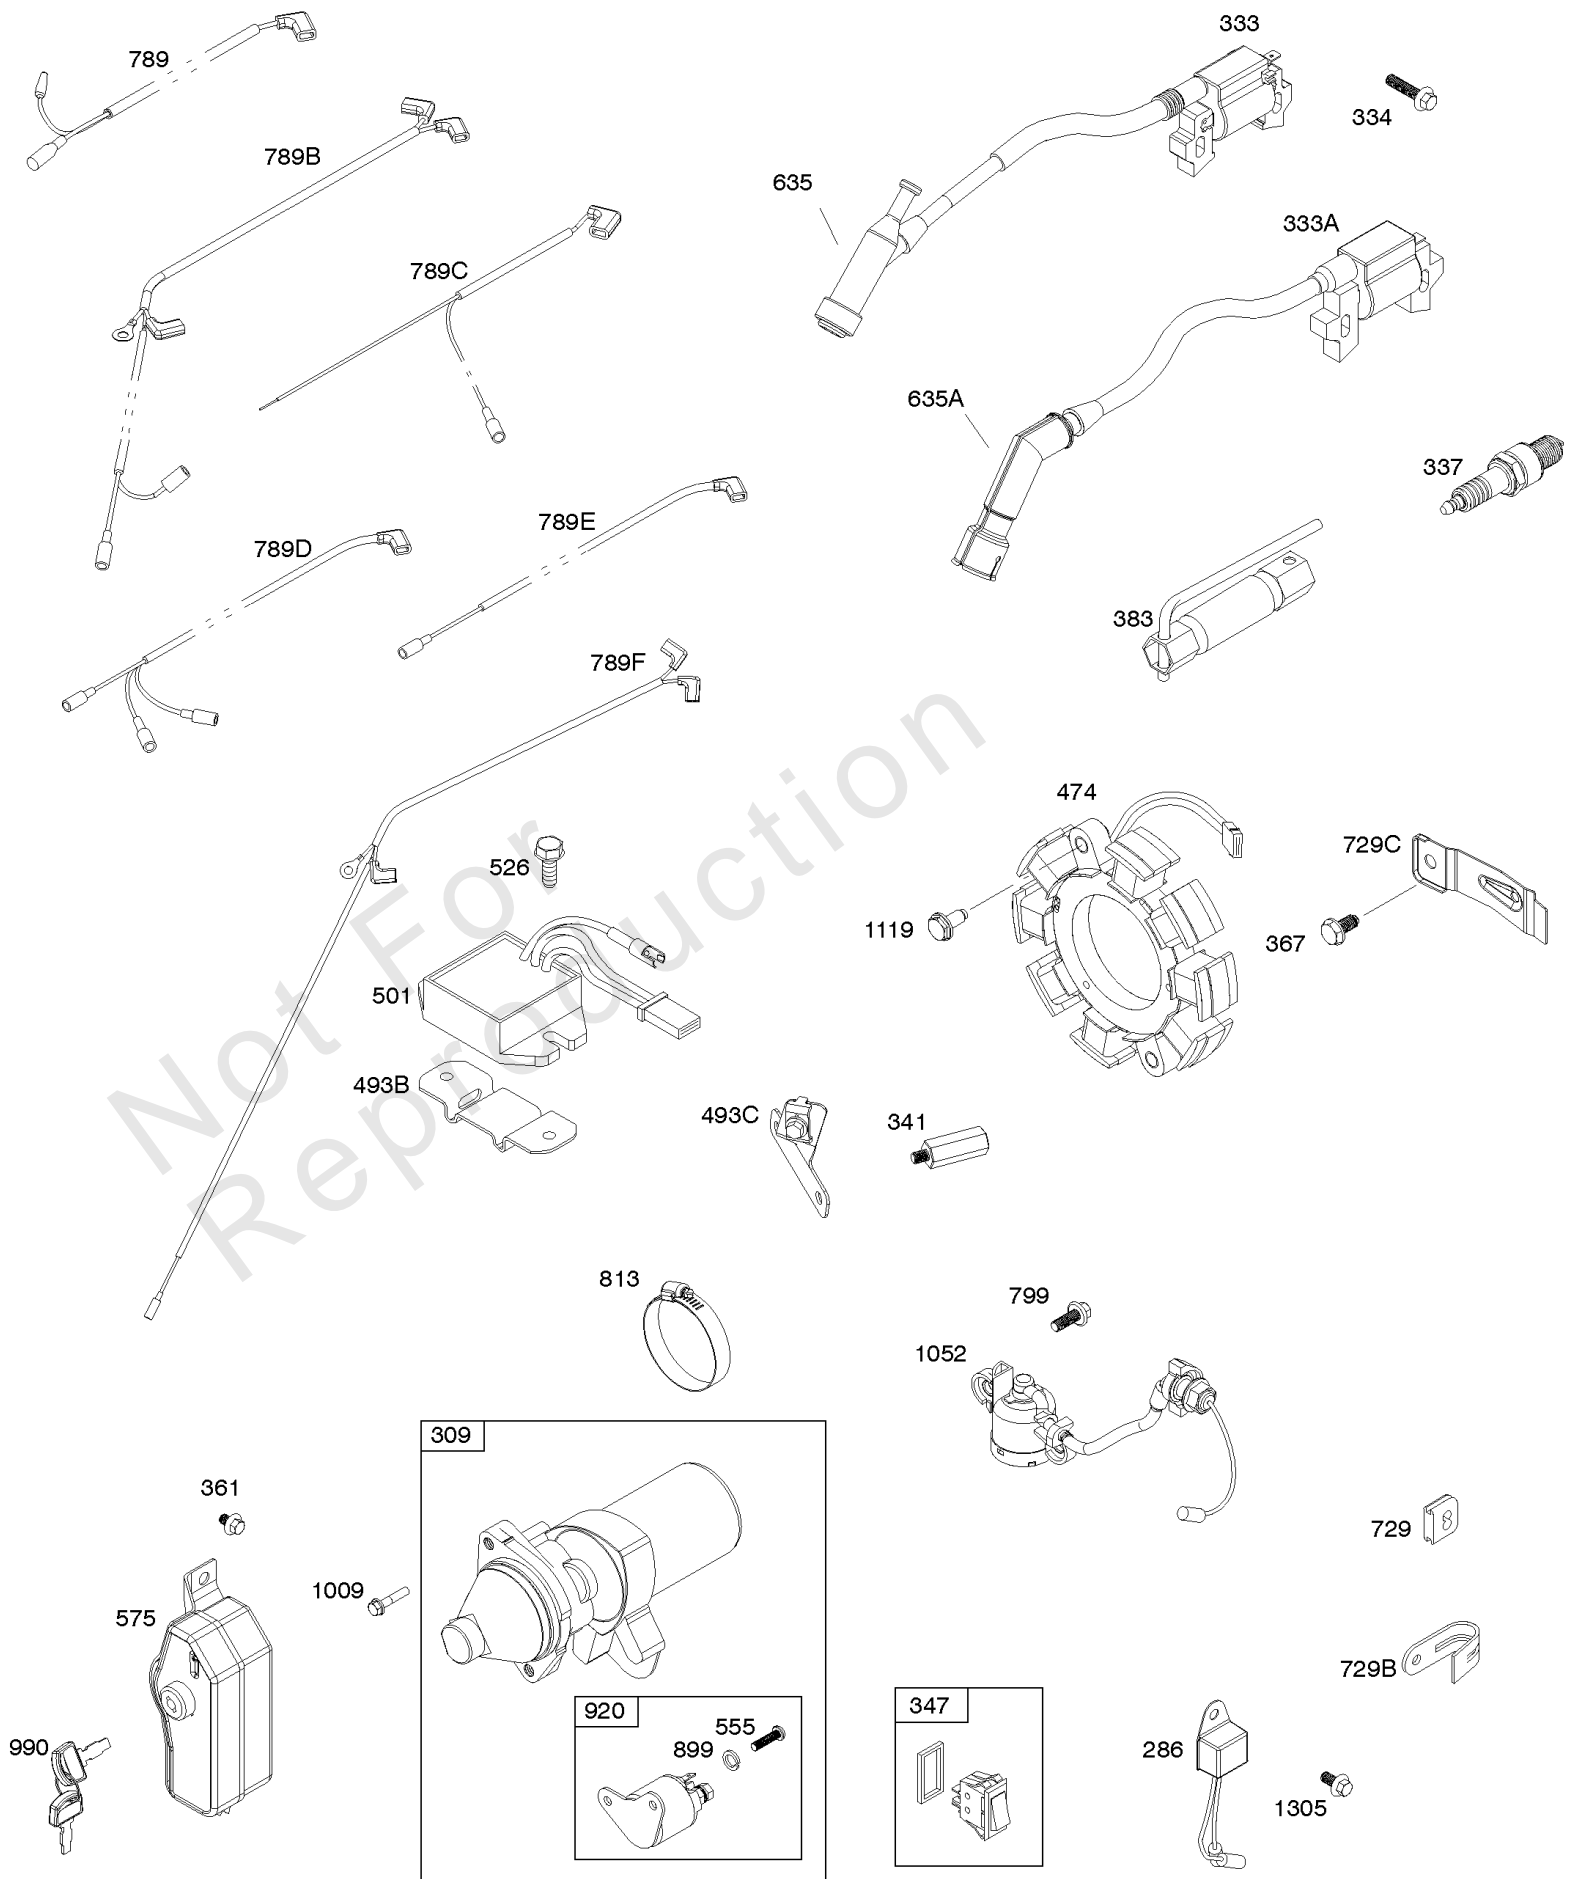

Alternator, Armature, Electrical System, Ignition, Spark Plug

Mfg. No: 19N137-0030-H1

Alternator, Armature, Electrical System, Ignition, Spark Plug

REF NO	PART NO	QTY	DESCRIPTION
286	797772		MODULE, Oil Sensor
309	591780		MOTOR, Starter
333	797769		ARMATURE, Magneto
333A	798616		ARMATURE, Magneto
334	797655		SCREW -(Magneto Armature)
337	798615		PLUG, Spark
341	591341		STUD -(Mounting Bracket)
347	797340		SWITCH, Rocker
361	798618		SCREW -(Starting Switch)
367	798618		SCREW -(Wire Clip)
383	19576S		WRENCH, SPARK PLUG 8"
474	591100		ALTERNATOR
493B	691177		BRACKET, Mounting
493C	591342		BRACKET, Mounting
501	845907		REGULATOR
526	690297		SCREW, HEX HEAD TAPPING -(Regulator)
555	799532		SCREW -(Starter Solenoid)
575	593734		SWITCH, Starting
635	797658		BOOT, Spark Plug
635A	797685		BOOT, Spark Plug
729	797750		CLIP, Wire
729B	592311		CLIP, Wire
729C	593137		CLIP, Wire
789D	590372		HARNESS, Wiring
799	798975		SCREW -(Oil Sensor)
813	590392		CLAMP
899	799642		WASHER -(Starter Solenoid)
920	799481		SOLENOID, Starter
990	590996		SET, Key
1009	593136		SCREW -(USE REFERENCE 697 ONLY)
1052	797771		SENSOR, Oil
1119	799845		SCREW -(Alternator)
1305	798618		SCREW -(Oil Sensor Module)