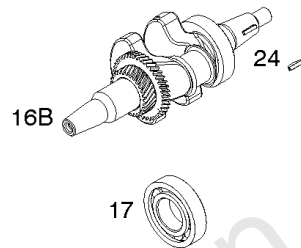

1036 EMISSIONS LABEL

1058 OPERATOR'S MANUAL

1319 WARNING LABEL

1319A WARNING LABEL

Camshaft, Crankcase Cover, Crankshaft, Cylinder, Exhaust Bracket, Operator's Manual,

REF NO	PART NO	QTY	DESCRIPTION
1	593140		CYLINDER ASSEMBLY
3	591794		SEAL, Oil -(Magneto Side)
12A	592597		GASKET, Crankcase
15	797793		PLUG, Oil Drain
16A	593084		CRANKSHAFT
17	591792		BEARING, Ball -(Crankshaft)
18B	593083		COVER, Crankcase
20	591793		SEAL, Oil -(PTO Side) (PTO Side)
22	797776		SCREW -(Crankcase Cover/Sump)
22A	593107		SCREW -(Crankcase Cover/Sump)
24	797812		KEY, Flywheel
25	592613		PISTON ASSEMBLY -(Standard)
25	593108		PISTON ASSEMBLY -(.010" Oversize)
25	593109		PISTON ASSEMBLY -(.020" Oversize)
26	593111		SET, Ring -(.020" Oversize)
26	592614		SET, Ring -(Standard)
26	593110		SET, Ring -(.010" Oversize)
27	592044		LOCK, Piston Pin
28	592045		PIN, Piston
29	592046		ROD, Connecting
46	595929		CAMSHAFT -Used After Code Date 15061400
46	592617		CAMSHAFT -Used Before Code Date 15061500
227	592616		LEVER, Governor Control
287	798618		SCREW -(Dipstick Tube)
306	591790		SHIELD, Cylinder
307	798618		SCREW -(Cylinder Shield)
309	591780		MOTOR, Starter
357	590960		KEY, Drive Pulley
492	592037		SHIELD, Crankcase
505	690939		NUT -(Governor Control Lever)
509	798840		SCREW -(Crankcase Shield)
522	799941		PLUG, Dipstick/Fill
522A	797762		PLUG, Dipstick/Fill
562	797230		BOLT -(Governor Control Lever)
614	797229		PIN, Cotter
616	592615		CRANK, Governor
631	797794		WASHER -(Oil Drain Plug)
718	797792		PIN, Locating