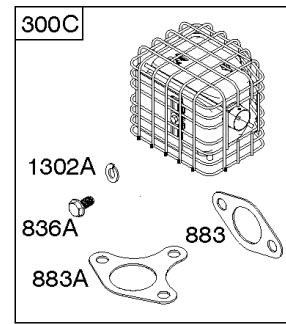

Not For Reproduction

Controls, Governor Spring

REF NO	PART NO	QTY	DESCRIPTION
98	592978		KIT, Idle Speed
188	798618		SCREW -(Control Bracket)
202	591834		LINK, Mechanical Governor
209	797843		SPRING, Governor
211	799927		SPRING, Governed Idle
222	591810		BRACKET, Control
222E	593105		BRACKET, Control
232	797809		SPRING, Governor Link
265	691024		CLAMP, Casing
267	699492		SCREW -(Casing Clamp)
268	691025		CASING, WIRE -(Cut To Required Length)
269	691026		WIRE, Control -(Cut To Required Length)
270	691027		NUT -(Control Wire Casing)
271	691028		LEVER, Control
485	797339		KNOB, Control
621	692310		SWITCH, Stop
1012	590378		RETAINER, Link

Cylinder Head, Gasket Sets

REF NO	PART NO	QTY	DESCRIPTION
3	591794		SEAL, Oil -(Magneto Side)
5	593093		HEAD, Cylinder
7A	592834		GASKET, Cylinder Head
12A	592597		GASKET, Crankcase
13	797791		SCREW -(Cylinder Head)
20	591793		SEAL, Oil -(PTO Side) (PTO Side)
33	592612		VALVE, Exhaust
34	592611		VALVE, Intake
35	591814		SPRING, Valve -(Intake)
36	591814		SPRING, Valve -(Exhaust)
40A	797782		RETAINER, Valve
40B	591815		RETAINER, Valve
40C	591816		RETAINER, Valve
45	797786		TAPPET, Valve
51	591779		GASKET, Intake
51A	591798		GASKET, Intake
163	797756		GASKET, Air Cleaner
163A	799883		GASKET, Air Cleaner
238	591817		CAP-VALVE
276	797847		WASHER, Sealing -(Rocker Cover)
358	593112		GASKET SET, Engine
718	797792		PIN, Locating
830	591088		STUD, Rocker Arm
842	797327		SEAL, O-Ring -(Dipstick Tube)
868	797854		SEAL, Valve -(Intake)
883	797770		GASKET, Exhaust
883A	799797		GASKET, Exhaust
914	797848		SCREW -(Rocker Cover)
1022	797846		GASKET, Rocker Cover
1023	799778		COVER, Rocker
1026	591818		ROD-PUSH
1029	591087		ARM, Rocker
1034	591819		GUIDE-PUSH ROD
1095	593113		GASKET SET, Valve