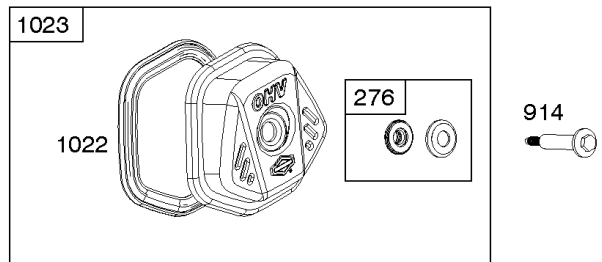

1036 EMISSIONS LABEL

1058 OPERATOR'S MANUAL

1319 WARNING LABEL

1319A WARNING LABEL

614

Camshaft, Crankcase Cover, Crankshaft, Cylinder, Exhaust Bracket, Operator's Manual,

REF NO	PART NO	QTY	DESCRIPTION
718A	797761		PIN, Locating -(Crankcase Cover)
729	797750		CLIP, Wire
842	797327		SEAL, O-Ring -(Dipstick Tube)
842A	797763		SEAL, O-Ring -(Dipstick Tube)
842B	691031		SEAL, O-Ring -(Dipstick Tube)
847	593174		DIPSTICK/TUBE ASSEMBLY
1036	-----		Label-Emissions -(Available From A Briggs & Stratton Authorized Dealer)
1058	279127ZH		MANUAL, Operator's
1058	80006756EST		MANUAL, Operator's
1058	80006756WST		MANUAL, Operator's
1058	80006756USCN		MANUAL, Operator's
1319	794467		LABEL, Warning
1319A	797669		LABEL, Warning

Not For Reproduction

Controls, Governor Spring

REF NO	PART NO	QTY	DESCRIPTION
98	592978		KIT, Idle Speed
188	798618		SCREW -(Control Bracket)
202	591834		LINK, Mechanical Governor
209	797843		SPRING, Governor
211	799927		SPRING, Governed Idle
222	591810		BRACKET, Control
222E	593105		BRACKET, Control
232	797809		SPRING, Governor Link
265	691024		CLAMP, Casing
267	699492		SCREW -(Casing Clamp)
268	691025		CASING, WIRE -(Cut To Required Length)
269	691026		WIRE, Control -(Cut To Required Length)
270	691027		NUT -(Control Wire Casing)
271	691028		LEVER, Control
485	797339		KNOB, Control
621	692310		SWITCH, Stop
1012	590378		RETAINER, Link