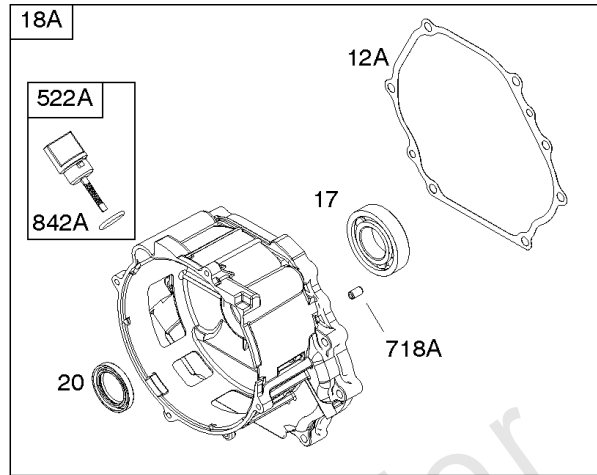

1036 EMISSIONS LABEL

1058 OPERATOR'S MANUAL

1319 WARNING LABEL

1319A WARNING LABEL

614

Camshaft, Crankcase Cover, Crankshaft, Cylinder, Exhaust Bracket, Operator's Manual,

REF NO	PART NO	QTY	DESCRIPTION
718A	797761		PIN, Locating -(Crankcase Cover)
729	797750		CLIP, Wire
842	797327		SEAL, O-Ring -(Dipstick Tube)
842A	797763		SEAL, O-Ring -(Dipstick Tube)
842B	691031		SEAL, O-Ring -(Dipstick Tube)
847	593174		DIPSTICK/TUBE ASSEMBLY
1036	-----		Label-Emissions -(Available From A Briggs & Stratton Authorized Dealer)
1058	279127ZH		MANUAL, Operator's
1058	80006756EST		MANUAL, Operator's
1058	80006756WST		MANUAL, Operator's
1058	80006756USCN		MANUAL, Operator's
1319	794467		LABEL, Warning
1319A	797669		LABEL, Warning