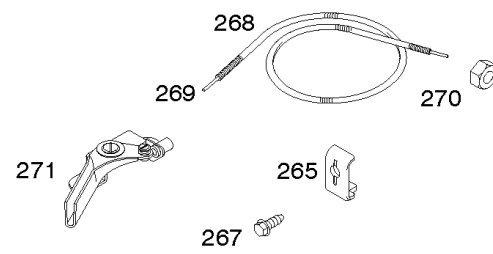

1036 EMISSIONS LABEL

1058 OPERATOR'S MANUAL

1319 WARNING LABEL

1319A WARNING LABEL

614

Camshaft, Crankcase Cover, Crankshaft, Cylinder, Exhaust Bracket, Operator's Manual,

REF NO	PART NO	QTY	DESCRIPTION
718A	797761		PIN, Locating -(Crankcase Cover)
729	797750		CLIP, Wire
842	797327		SEAL, O-Ring -(Dipstick Tube)
842A	797763		SEAL, O-Ring -(Dipstick Tube)
842B	691031		SEAL, O-Ring -(Dipstick Tube)
847	593174		DIPSTICK/TUBE ASSEMBLY
1036	-----		Label-Emissions -(Available From A Briggs & Stratton Authorized Dealer)
1058	279127ZH		MANUAL, Operator's
1058	80006756EST		MANUAL, Operator's
1058	80006756WST		MANUAL, Operator's
1058	80006756USCN		MANUAL, Operator's
1319	794467		LABEL, Warning
1319A	797669		LABEL, Warning

Not For Reproduction

118

Carburetor

REF NO	PART NO	QTY	DESCRIPTION
51	591779		GASKET, Intake
51A	591798		GASKET, Intake
53	590390		STUD -(Carburetor)
117	592598		JET, Main -(Standard)
118	594713		JET, Main -(High Altitude)
121C	592229		KIT, Carburetor Overhaul
121D	593133		KIT, Carburetor Overhaul
122	591797		SPACER, Carburetor
125C	592594		CARBURETOR
163	797756		GASKET, Air Cleaner
163A	799883		GASKET, Air Cleaner
654	690939		NUT -(Carburetor)
951A	593102		LEVER, Choke

Not For Reproduction

Controls, Governor Spring

REF NO	PART NO	QTY	DESCRIPTION
98	592978		KIT, Idle Speed
188	798618		SCREW -(Control Bracket)
202	591834		LINK, Mechanical Governor
209	797843		SPRING, Governor
211	799927		SPRING, Governed Idle
222	591810		BRACKET, Control
222E	593105		BRACKET, Control
232	797809		SPRING, Governor Link
265	691024		CLAMP, Casing
267	699492		SCREW -(Casing Clamp)
268	691025		CASING, WIRE -(Cut To Required Length)
269	691026		WIRE, Control -(Cut To Required Length)
270	691027		NUT -(Control Wire Casing)
271	691028		LEVER, Control
485	797339		KNOB, Control
621	692310		SWITCH, Stop
1012	590378		RETAINER, Link