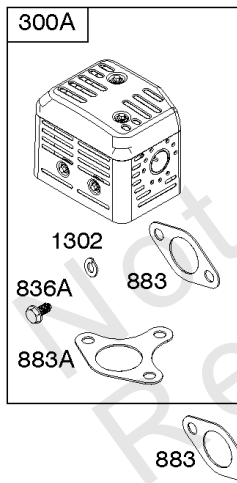

Not For Reproduction

Controls, Governor Spring

REF NO	PART NO	QTY	DESCRIPTION
98	592978		KIT, Idle Speed
188	798618		SCREW -(Control Bracket)
202	591834		LINK, Mechanical Governor
209	797843		SPRING, Governor
211	799927		SPRING, Governed Idle
222	591810		BRACKET, Control
222E	593105		BRACKET, Control
232	797809		SPRING, Governor Link
265	691024		CLAMP, Casing
267	699492		SCREW -(Casing Clamp)
268	691025		CASING, WIRE -(Cut To Required Length)
269	691026		WIRE, Control -(Cut To Required Length)
270	691027		NUT -(Control Wire Casing)
271	691028		LEVER, Control
485	797339		KNOB, Control
621	692310		SWITCH, Stop
1012	590378		RETAINER, Link

Cylinder Head, Gasket Sets

REF NO	PART NO	QTY	DESCRIPTION
3	591794		SEAL, Oil -(Magneto Side)
5	593093		HEAD, Cylinder
7A	592834		GASKET, Cylinder Head
12A	592597		GASKET, Crankcase
13	797791		SCREW -(Cylinder Head)
20	591793		SEAL, Oil -(PTO Side) (PTO Side)
33	592612		VALVE, Exhaust
34	592611		VALVE, Intake
35	591814		SPRING, Valve -(Intake)
36	591814		SPRING, Valve -(Exhaust)
40A	797782		RETAINER, Valve
40B	591815		RETAINER, Valve
40C	591816		RETAINER, Valve
45	797786		TAPPET, Valve
51	591779		GASKET, Intake
51A	591798		GASKET, Intake
163	797756		GASKET, Air Cleaner
163A	799883		GASKET, Air Cleaner
238	591817		CAP-VALVE
276	797847		WASHER, Sealing -(Rocker Cover)
358	593112		GASKET SET, Engine
718	797792		PIN, Locating
830	591088		STUD, Rocker Arm
842	797327		SEAL, O-Ring -(Dipstick Tube)
868	797854		SEAL, Valve -(Intake)
883	797770		GASKET, Exhaust
883A	799797		GASKET, Exhaust
914	797848		SCREW -(Rocker Cover)
1022	797846		GASKET, Rocker Cover
1023	799778		COVER, Rocker
1026	591818		ROD-PUSH
1029	591087		ARM, Rocker
1034	591819		GUIDE-PUSH ROD
1095	593113		GASKET SET, Valve