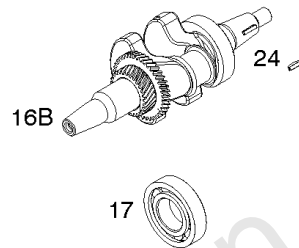

1036 EMISSIONS LABEL

1058 OPERATOR'S MANUAL

1319 WARNING LABEL

1319A WARNING LABEL

614

Camshaft, Crankcase Cover, Crankshaft, Cylinder, Exhaust Bracket, Operator's Manual,

REF NO	PART NO	QTY	DESCRIPTION
718A	797761		PIN, Locating -(Crankcase Cover)
729	797750		CLIP, Wire
842	797327		SEAL, O-Ring -(Dipstick Tube)
842A	797763		SEAL, O-Ring -(Dipstick Tube)
842B	691031		SEAL, O-Ring -(Dipstick Tube)
847	593174		DIPSTICK/TUBE ASSEMBLY
1036	-----		Label-Emissions -(Available From A Briggs & Stratton Authorized Dealer)
1058	279127ZH		MANUAL, Operator's
1058	80006756EST		MANUAL, Operator's
1058	80006756WST		MANUAL, Operator's
1058	80006756USCN		MANUAL, Operator's
1319	794467		LABEL, Warning
1319A	797669		LABEL, Warning