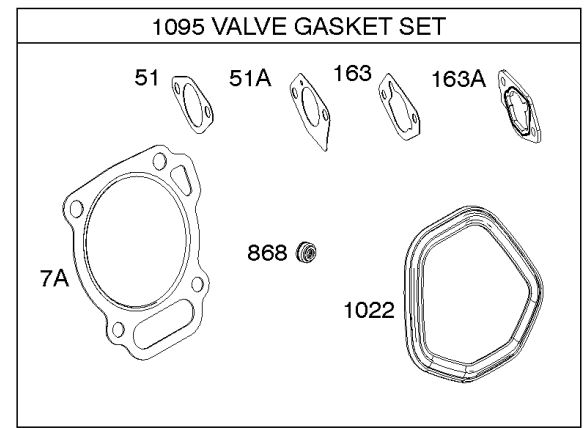

1036 EMISSIONS LABEL

1058 OPERATOR'S MANUAL

1319 WARNING LABEL

1319A WARNING LABEL

614

Camshaft, Crankcase Cover, Crankshaft, Cylinder, Exhaust Bracket, Operator's Manual,

REF NO	PART NO	QTY	DESCRIPTION
718A	797761		PIN, Locating -(Crankcase Cover)
729	797750		CLIP, Wire
842	797327		SEAL, O-Ring -(Dipstick Tube)
842A	797763		SEAL, O-Ring -(Dipstick Tube)
842B	691031		SEAL, O-Ring -(Dipstick Tube)
847	593174		DIPSTICK/TUBE ASSEMBLY
1036	-----		Label-Emissions -(Available From A Briggs & Stratton Authorized Dealer)
1058	279127ZH		MANUAL, Operator's
1058	80006756EST		MANUAL, Operator's
1058	80006756WST		MANUAL, Operator's
1058	80006756USCN		MANUAL, Operator's
1319	794467		LABEL, Warning
1319A	797669		LABEL, Warning

Not For Reproduction

Controls, Governor Spring

REF NO	PART NO	QTY	DESCRIPTION
98	592978		KIT, Idle Speed
188	798618		SCREW -(Control Bracket)
202	591834		LINK, Mechanical Governor
209	797843		SPRING, Governor
211	799927		SPRING, Governed Idle
222	591810		BRACKET, Control
222E	593105		BRACKET, Control
232	797809		SPRING, Governor Link
265	691024		CLAMP, Casing
267	699492		SCREW -(Casing Clamp)
268	691025		CASING, WIRE -(Cut To Required Length)
269	691026		WIRE, Control -(Cut To Required Length)
270	691027		NUT -(Control Wire Casing)
271	691028		LEVER, Control
485	797339		KNOB, Control
621	692310		SWITCH, Stop
1012	590378		RETAINER, Link