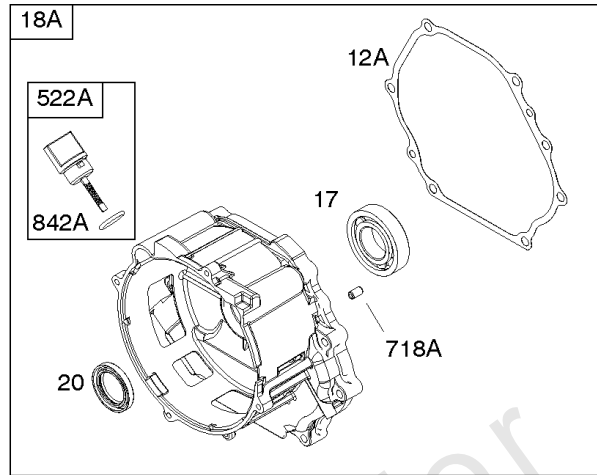

1036 EMISSIONS LABEL

1058 OPERATOR'S MANUAL

1319 WARNING LABEL

1319A WARNING LABEL

Camshaft, Crankcase Cover, Crankshaft, Cylinder, Exhaust Bracket, Operator's Manual,

REF NO	PART NO	QTY	DESCRIPTION
1	593140		CYLINDER ASSEMBLY
3	591794		SEAL, Oil -(Magneto Side)
12A	592597		GASKET, Crankcase
15	797793		PLUG, Oil Drain
16A	593084		CRANKSHAFT
17	591792		BEARING, Ball -(Crankshaft)
18B	593083		COVER, Crankcase
20	591793		SEAL, Oil -(PTO Side) (PTO Side)
22	797776		SCREW -(Crankcase Cover/Sump)
22A	593107		SCREW -(Crankcase Cover/Sump)
24	797812		KEY, Flywheel
25	592613		PISTON ASSEMBLY -(Standard)
25	593108		PISTON ASSEMBLY -(.010" Oversize)
25	593109		PISTON ASSEMBLY -(.020" Oversize)
26	593111		SET, Ring -(.020" Oversize)
26	592614		SET, Ring -(Standard)
26	593110		SET, Ring -(.010" Oversize)
27	592044		LOCK, Piston Pin
28	592045		PIN, Piston
29	592046		ROD, Connecting
46	595929		CAMSHAFT -Used After Code Date 15061400
46	592617		CAMSHAFT -Used Before Code Date 15061500
227	592616		LEVER, Governor Control
287	798618		SCREW -(Dipstick Tube)
306	591790		SHIELD, Cylinder
307	798618		SCREW -(Cylinder Shield)
309	591780		MOTOR, Starter
357	590960		KEY, Drive Pulley
492	592037		SHIELD, Crankcase
505	690939		NUT -(Governor Control Lever)
509	798840		SCREW -(Crankcase Shield)
522	799941		PLUG, Dipstick/Fill
522A	797762		PLUG, Dipstick/Fill
562	797230		BOLT -(Governor Control Lever)
614	797229		PIN, Cotter
616	592615		CRANK, Governor
631	797794		WASHER -(Oil Drain Plug)
718	797792		PIN, Locating