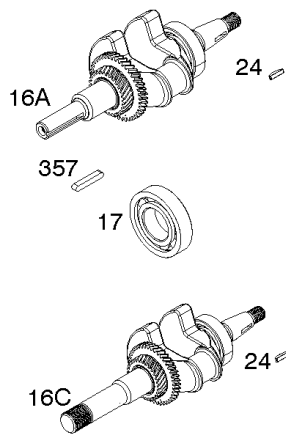

1036 EMISSIONS LABEL

1058 OPERATOR'S MANUAL

1319 WARNING LABEL

1319A WARNING LABEL

614

Camshaft, Crankcase Cover, Crankshaft, Cylinder, Exhaust Bracket, Operator's Manual,

REF NO	PART NO	QTY	DESCRIPTION
718A	797761		PIN, Locating -(Crankcase Cover)
729	797750		CLIP, Wire
842	797327		SEAL, O-Ring -(Dipstick Tube)
842A	797763		SEAL, O-Ring -(Dipstick Tube)
842B	691031		SEAL, O-Ring -(Dipstick Tube)
847	593174		DIPSTICK/TUBE ASSEMBLY
1036	-----		Label-Emissions -(Available From A Briggs & Stratton Authorized Dealer)
1058	279127ZH		MANUAL, Operator's
1058	80006756EST		MANUAL, Operator's
1058	80006756WST		MANUAL, Operator's
1058	80006756USCN		MANUAL, Operator's
1319	794467		LABEL, Warning
1319A	797669		LABEL, Warning