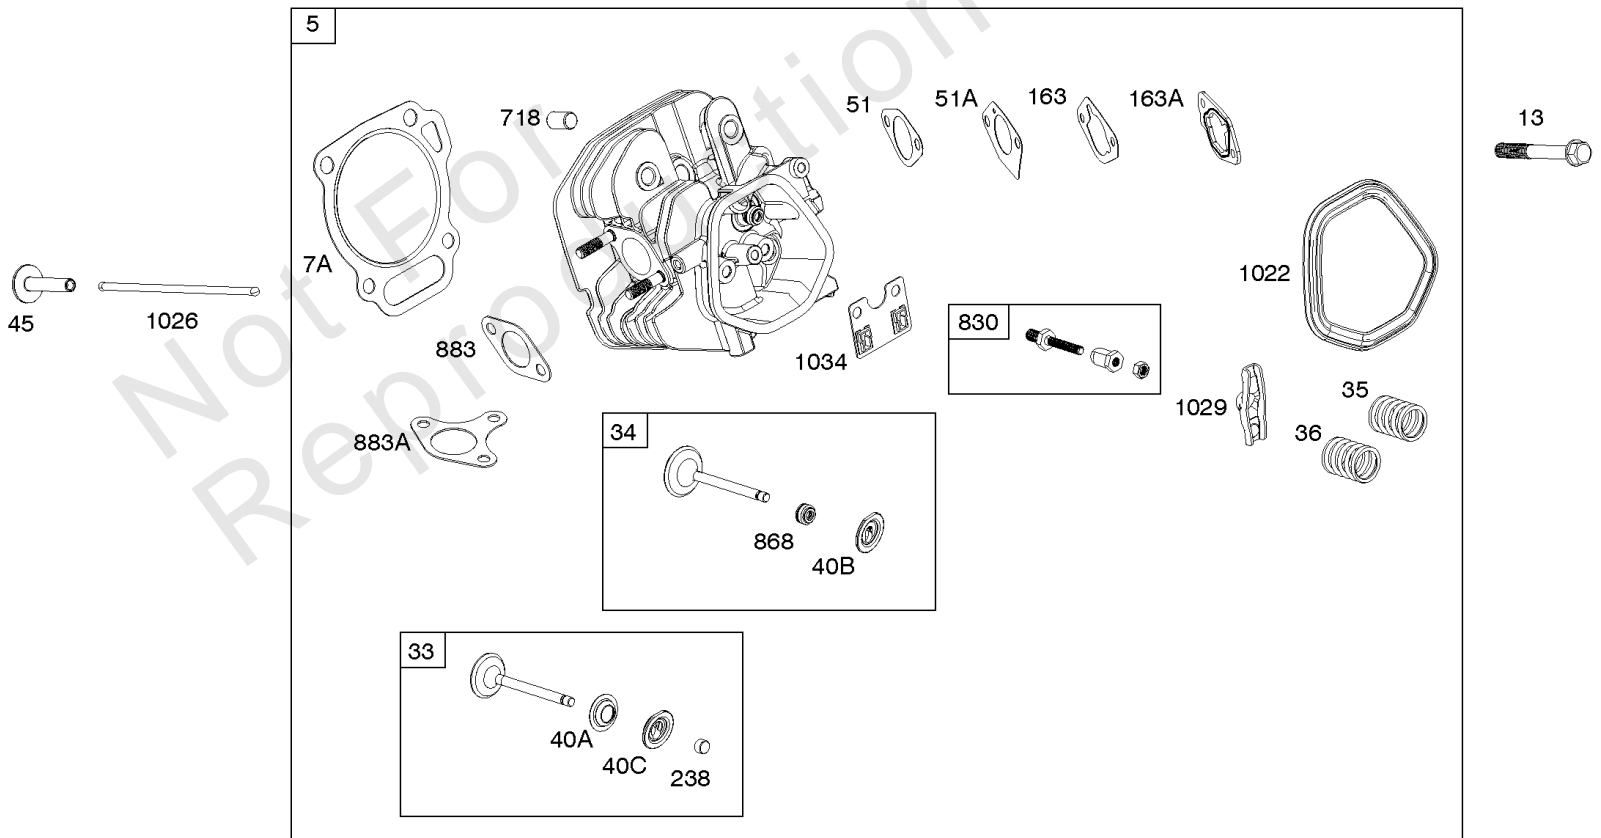

Not For Reproduction

Controls, Governor Spring

REF NO	PART NO	QTY	DESCRIPTION
98	592978		KIT, Idle Speed
188	798618		SCREW -(Control Bracket)
202	591834		LINK, Mechanical Governor
209	797843		SPRING, Governor
211	799927		SPRING, Governed Idle
222	591810		BRACKET, Control
222E	593105		BRACKET, Control
232	797809		SPRING, Governor Link
265	691024		CLAMP, Casing
267	699492		SCREW -(Casing Clamp)
268	691025		CASING, WIRE -(Cut To Required Length)
269	691026		WIRE, Control -(Cut To Required Length)
270	691027		NUT -(Control Wire Casing)
271	691028		LEVER, Control
485	797339		KNOB, Control
621	692310		SWITCH, Stop
1012	590378		RETAINER, Link