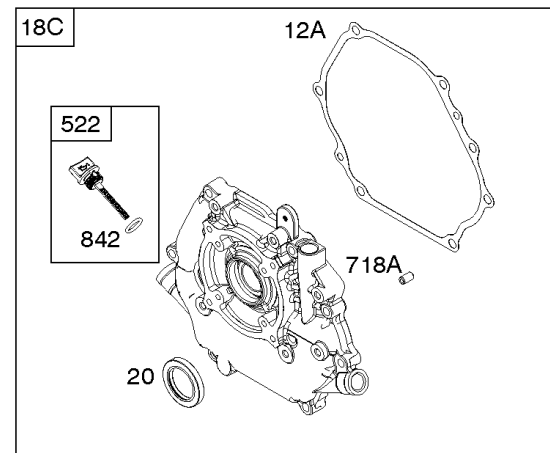

1036 EMISSIONS LABEL

1058 OPERATOR'S MANUAL

1319 WARNING LABEL

1319A WARNING LABEL

Camshaft, Crankcase Cover, Crankshaft, Cylinder, Exhaust Bracket, Operator's Manual,

REF NO	PART NO	QTY	DESCRIPTION
1	593140		CYLINDER ASSEMBLY
3	591794		SEAL, Oil -(Magneto Side)
12A	592597		GASKET, Crankcase
15	797793		PLUG, Oil Drain
16A	593084		CRANKSHAFT
17	591792		BEARING, Ball -(Crankshaft)
18B	593083		COVER, Crankcase
20	591793		SEAL, Oil -(PTO Side) (PTO Side)
22	797776		SCREW -(Crankcase Cover/Sump)
22A	593107		SCREW -(Crankcase Cover/Sump)
24	797812		KEY, Flywheel
25	592613		PISTON ASSEMBLY -(Standard)
25	593108		PISTON ASSEMBLY -(.010" Oversize)
25	593109		PISTON ASSEMBLY -(.020" Oversize)
26	593111		SET, Ring -(.020" Oversize)
26	592614		SET, Ring -(Standard)
26	593110		SET, Ring -(.010" Oversize)
27	592044		LOCK, Piston Pin
28	592045		PIN, Piston
29	592046		ROD, Connecting
46	595929		CAMSHAFT -Used After Code Date 15061400
46	592617		CAMSHAFT -Used Before Code Date 15061500
227	592616		LEVER, Governor Control
287	798618		SCREW -(Dipstick Tube)
306	591790		SHIELD, Cylinder
307	798618		SCREW -(Cylinder Shield)
309	591780		MOTOR, Starter
357	590960		KEY, Drive Pulley
492	592037		SHIELD, Crankcase
505	690939		NUT -(Governor Control Lever)
509	798840		SCREW -(Crankcase Shield)
522	799941		PLUG, Dipstick/Fill
522A	797762		PLUG, Dipstick/Fill
562	797230		BOLT -(Governor Control Lever)
614	797229		PIN, Cotter
616	592615		CRANK, Governor
631	797794		WASHER -(Oil Drain Plug)
718	797792		PIN, Locating