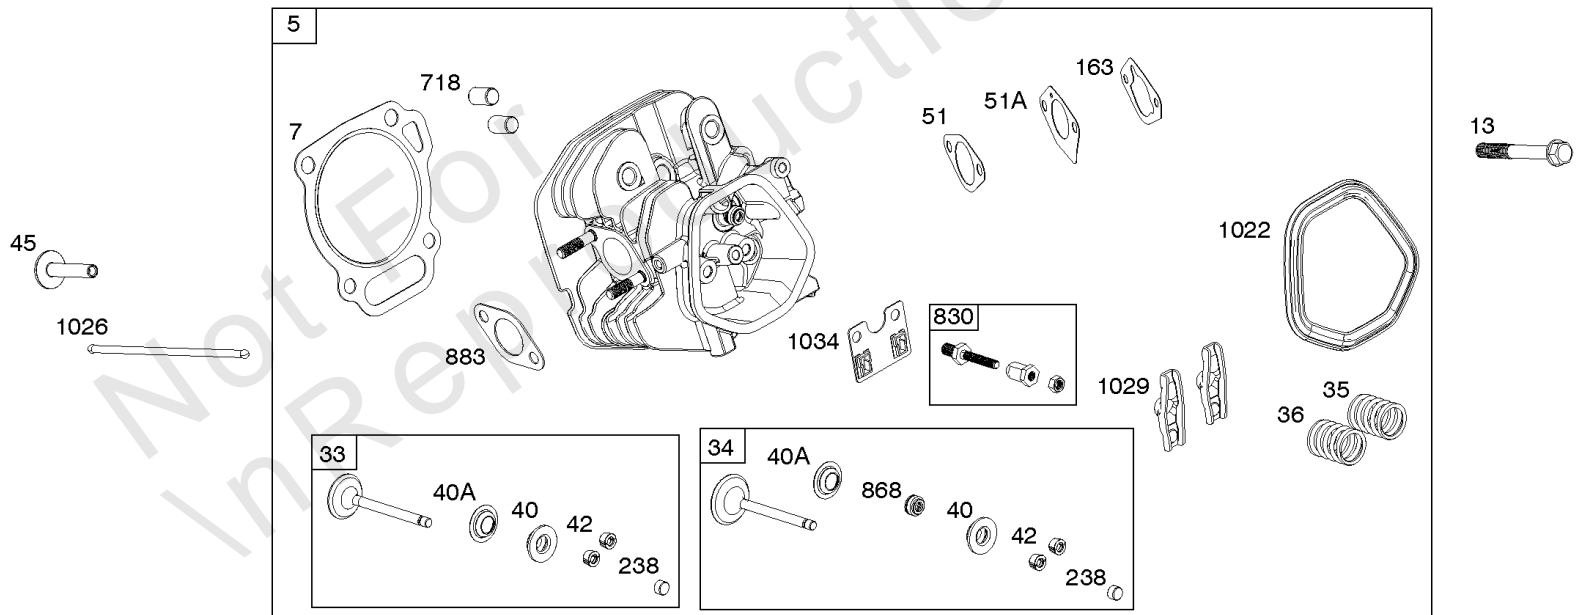

## Controls, Spark Plug, Armature

REF NO	PART NO	QTY	DESCRIPTION
188	798976		SCREW -(Control Bracket)
212	595592		LINK, Throttle
222	595593		BRACKET, Control
265	595788		CLAMP, Casing
267	595787		SCREW -(Casing Clamp)
333	595827		ARMATURE, Magneto
334	797655		SCREW -(Magneto Armature)
337	798615		PLUG, Spark
347	797340		SWITCH, Rocker
356	595739		WIRE, Stop
383	19576S		WRENCH, Spark Plug
635	797658		BOOT, Spark Plug
729	797750		CLIP, Wire
1012	595789		RETAINER, Link

## Cylinder Head, Engine Gasket Set

REF NO	PART NO	QTY	DESCRIPTION
3	591793		SEAL, Oil -(Magneto Side)
5	595796		HEAD, Cylinder
7	799534		GASKET, Cylinder Head
12	797789		GASKET, Crankcase
13	595579		SCREW -(Cylinder Head)
20	797766		SEAL, Oil -(PTO Side)
33	797778		VALVE, Exhaust
34	797777		VALVE, Intake
35	797780		SPRING, Valve -(Intake)
36	797780		SPRING, Valve -(Exhaust)
40	797781		RETAINER, Valve
40A	797782		RETAINER, Valve
42	797783		KEEPER, Valve
45	797786		TAPPET, Valve
51	797755		GASKET, Intake
51A	797845		GASKET, Intake
163	797756		GASKET, Air Cleaner
238	797784		CAP, Valve
276	595794		WASHER, Sealing
358	799952		GASKET SET, Engine
718	797792		PIN, Locating -(Cylinder Head)
830	591088		STUD, Rocker Arm
868	797854		SEAL, Valve
883	797770		GASKET, Exhaust
914	595605		SCREW -(Rocker Cover)
1022	797846		GASKET, Rocker Cover
1023	595629		COVER, Rocker
1026	799966		ROD, Push
1029	591087		ARM, Rocker
1034	797787		GUIDE, Push Rod
1095	799953		GASKET SET, Valve