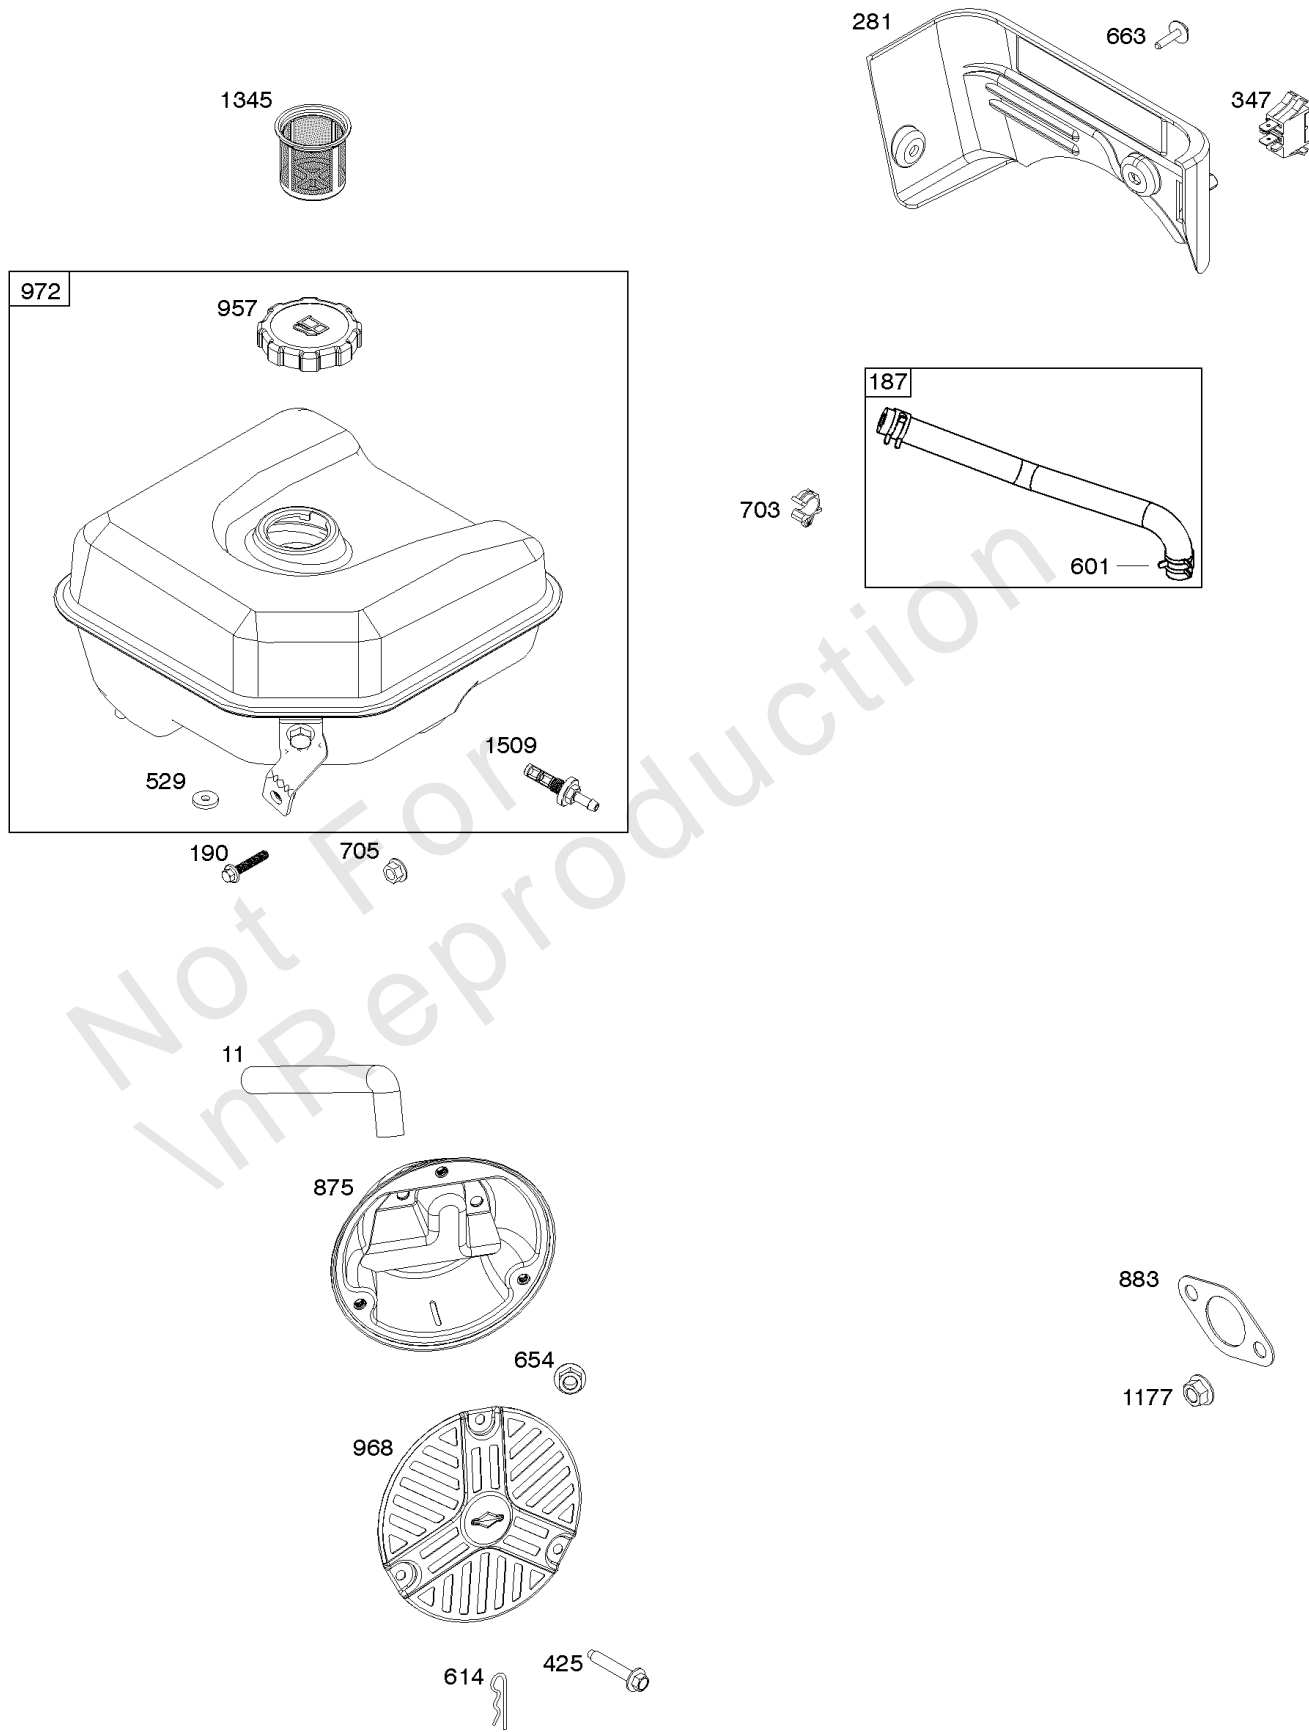

Fuel Tank, Trim Panel, Air Cleaner

REF NO	PART NO	QTY	DESCRIPTION
11	797768		TUBE, Breather
187	595725		LINE, Fuel
190	595591		SCREW -(Fuel Tank)
281	596104		PANEL, Control
347	797340		SWITCH, Rocker
425	595709		SCREW -(Air Cleaner Cover)
529	799933		GROMMET
601	791850		CLAMP, Hose
614	595750		PIN, Cotter
654	595749		NUT -(Carburetor)
663	798976		SCREW -(Control Panel)
703	590967		CLIP
705	595734		NUT -(Fuel Tank)
875	595604		BASE, Air Cleaner
883	797770		GASKET, Exhaust
957	595747		CAP, Fuel Tank
968	595696		COVER, Air Cleaner
972	595626		TANK, Fuel
1177	595734		NUT -(Muffler)
1345	792917		FILTER, Filler Neck
1509	797346		OUTLET, Tank