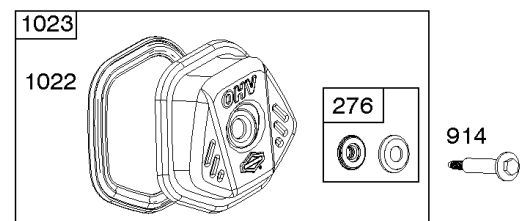

Controls, Spark Plug, Armature

REF NO	PART NO	QTY	DESCRIPTION
188	798976		SCREW -(Control Bracket)
212	595592		LINK, Throttle
222	595593		BRACKET, Control
265	595788		CLAMP, Casing
267	595787		SCREW -(Casing Clamp)
333	595827		ARMATURE, Magneto
334	797655		SCREW -(Magneto Armature)
337	798615		PLUG, Spark
347	797340		SWITCH, Rocker
356	595739		WIRE, Stop
383	19576S		WRENCH, Spark Plug
635	797658		BOOT, Spark Plug
729	797750		CLIP, Wire
1012	595789		RETAINER, Link

Not For In Reproduction