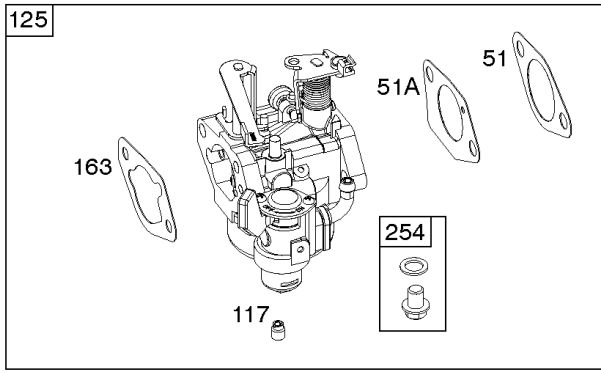

Not For
InReproduction

Carburetor, Carburetor Overhaul Kit

REF NO	PART NO	QTY	DESCRIPTION
51	797755		GASKET, Intake
51A	797845		GASKET, Intake
53	595680		STUD -(Carburetor)
117	595588		JET, Main -(Standard)
121	595797		KIT, Carburetor Overhaul
122	799961		SPACER, Carburetor
125	595589		CARBURETOR
163	797756		GASKET, Air Cleaner
254	595681		DRAIN, Carburetor Bowl
654	595749		NUT -(Carburetor)

Not For In Reproduction