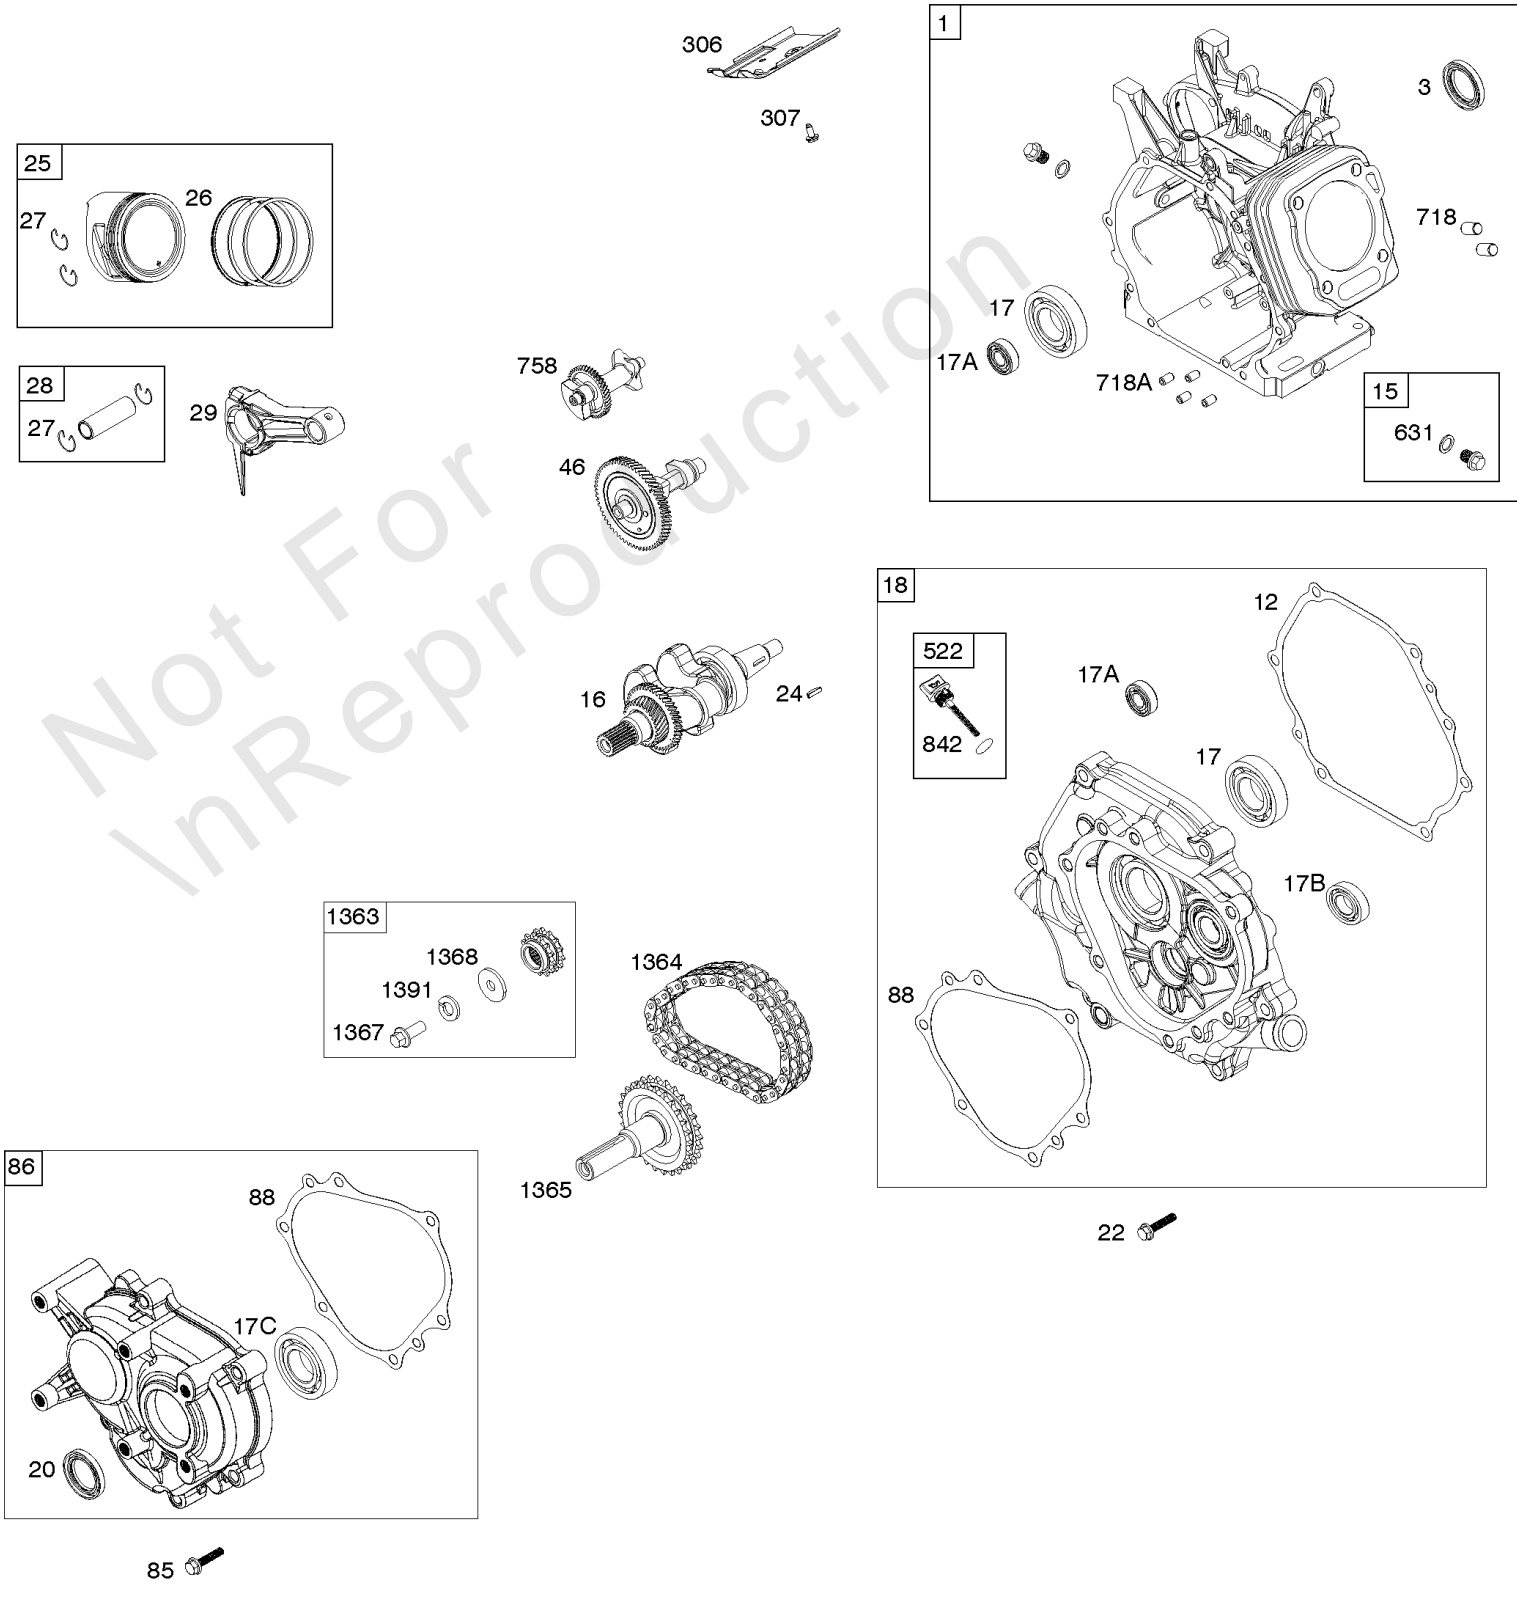

Cylinder, Crankcase Cover, Piston & Rings

REF NO	PART NO	QTY	DESCRIPTION
1	595578		CYLINDER ASSEMBLY
3	591793		SEAL, Oil -(Magneto Side)
12	797789		GASKET, Crankcase
15	595580		PLUG, Oil Drain
16	595581		CRANKSHAFT
17	797765		BEARING, Ball -(Crankshaft)
17A	595582		BEARING, Ball -(Gear Reduction Sprocket)
17C	591792		BEARING, Ball -(Gear Reduction Sprocket)
17B	797764		BEARING, Ball -(Counterweight)
18	595583		COVER, Crankcase
20	797766		SEAL, Oil -(PTO Side)
22	595584		SCREW -(Crankcase Cover/Sump)
24	797286		KEY, Flywheel
25	799536		PISTON ASSEMBLY -(.010 Oversize)
25	799537		PISTON ASSEMBLY -(.020 Oversize)
25	799535		PISTON ASSEMBLY
26	799540		SET, Ring -(.020 Oversize)
26	799538		SET, Ring
26	799539		SET, Ring -(.010 Oversize)
27	797803		LOCK, Piston Pin
28	797799		PIN, Piston
29	797804		ROD, Connecting
46	595683		CAMSHAFT
85	595585		SCREW -(Gear Cover)
86	595586		COVER, Gear
88	595587		GASKET, Gear Cover/Housing
306	595595		SHIELD, Cylinder
307	798976		SCREW -(Cylinder Shield)
522	799941		PLUG, Dipstick/Fill
631	797794		WASHER -(Oil Drain Plug)
718	797792		PIN, Locating -(Cylinder Head)
718A	797761		PIN, Locating -(Crankcase Cover)
758	797852		COUNTERWEIGHT
842	797327		SEAL, O-Ring -(Dipstick Tube)
1036	-----		Label-Emissions
1319	794467		LABEL, Warning
1319A	797669		LABEL, Warning
1363	595607		SPROCKET, Gear Reduction
1364	595608		CHAIN, Gear Reduction

1036 EMISSIONS LABEL

1319 WARNING LABEL

1319A WARNING LABEL