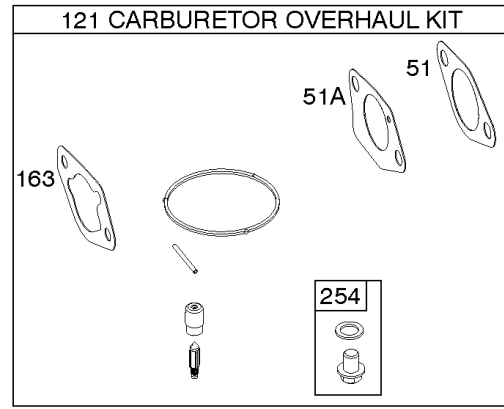

Not For
InReproduction

Carburetor, Carburetor Overhaul Kit

REF NO	PART NO	QTY	DESCRIPTION
51	797755		GASKET, Intake
51A	797845		GASKET, Intake
53	595680		STUD -(Carburetor)
117	595588		JET, Main -(Standard)
121	595797		KIT, Carburetor Overhaul
122	799961		SPACER, Carburetor
125	595589		CARBURETOR
163	797756		GASKET, Air Cleaner
254	595681		DRAIN, Carburetor Bowl
654	595749		NUT -(Carburetor)

Not For In Reproduction