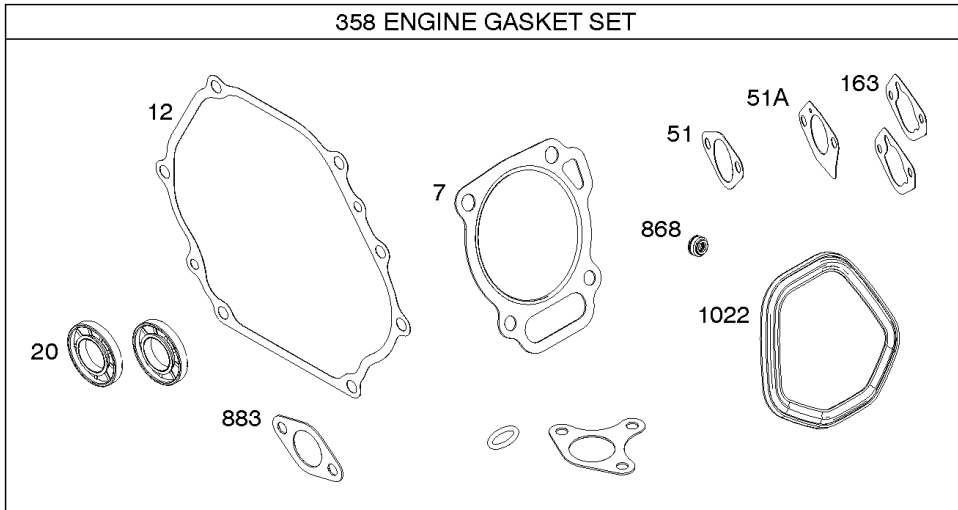

Controls, Spark Plug, Armature

REF NO	PART NO	QTY	DESCRIPTION
188	798976		SCREW -(Control Bracket)
212	595592		LINK, Throttle
222	595593		BRACKET, Control
265	595788		CLAMP, Casing
267	595787		SCREW -(Casing Clamp)
333	595827		ARMATURE, Magneto
334	797655		SCREW -(Magneto Armature)
337	798615		PLUG, Spark
347	797340		SWITCH, Rocker
356	595739		WIRE, Stop
383	19576S		WRENCH, Spark Plug
635	797658		BOOT, Spark Plug
729	797750		CLIP, Wire
1012	595789		RETAINER, Link

Not For In Reproduction