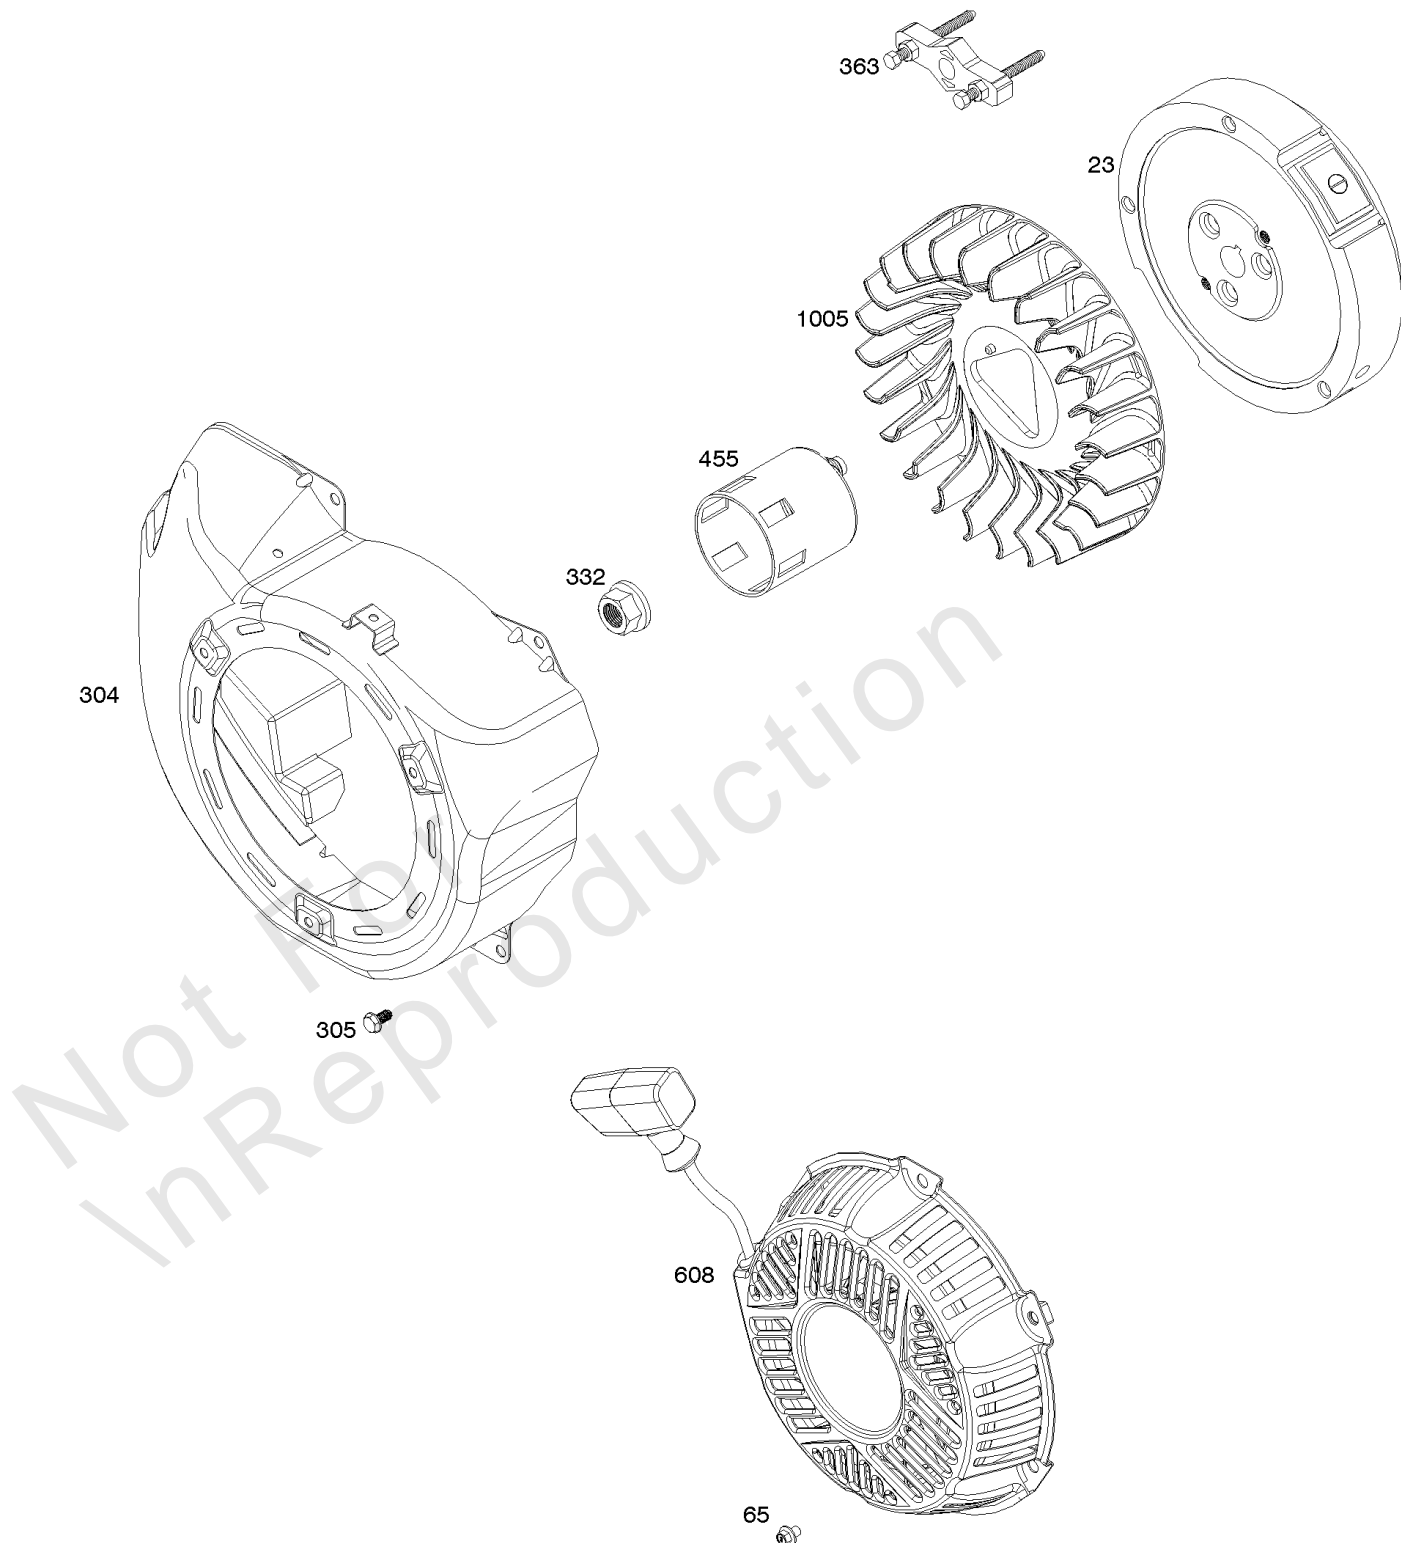

Flywheel, Rewind, Blower Housing

REF NO	PART NO	QTY	DESCRIPTION
23	595694		FLYWHEEL
65	595743		SCREW -(Rewind Starter)
304	595828		HOUSING, Blower
305	798976		SCREW -(Blower Housing)
332	797811		NUT -(Flywheel)
363	19203		PULLER, Flywheel
455	797746		CUP, Flywheel
608	595829		STARTER, Rewind
1005	797748		FAN, Flywheel

Not For In Reproduction