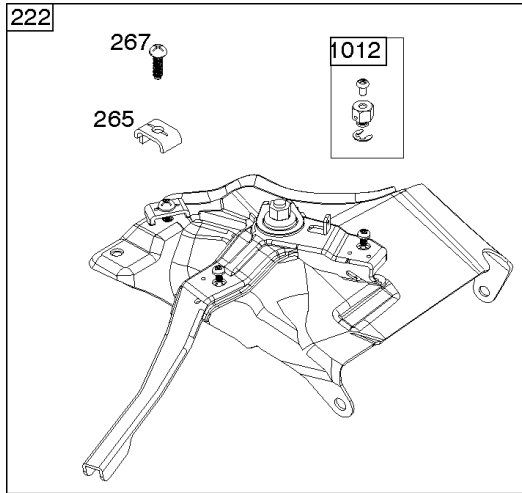

Not For
In Reproduction

Controls, Spark Plug, Armature

REF NO	PART NO	QTY	DESCRIPTION
188	798976		SCREW -(Control Bracket)
212	595592		LINK, Throttle
222	595593		BRACKET, Control
265	595788		CLAMP, Casing
267	595787		SCREW -(Casing Clamp)
333	595827		ARMATURE, Magneto
334	797655		SCREW -(Magneto Armature)
337	798615		PLUG, Spark
347	797340		SWITCH, Rocker
356	595739		WIRE, Stop
383	19576S		WRENCH, Spark Plug
635	797658		BOOT, Spark Plug
729	797750		CLIP, Wire
1012	595789		RETAINER, Link

Not For In Reproduction