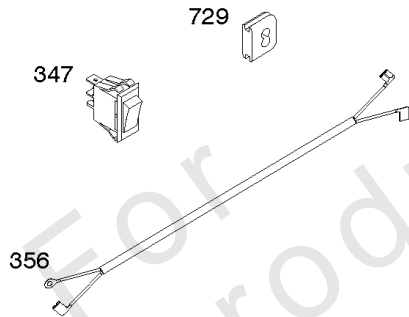

Not For
In Reproduction

Controls, Spark Plug, Armature

REF NO	PART NO	QTY	DESCRIPTION
188	798976		SCREW -(Control Bracket)
212	595592		LINK, Throttle
222	595593		BRACKET, Control
265	595788		CLAMP, Casing
267	595787		SCREW -(Casing Clamp)
333	595827		ARMATURE, Magneto
334	797655		SCREW -(Magneto Armature)
337	798615		PLUG, Spark
347	797340		SWITCH, Rocker
356	595739		WIRE, Stop
383	19576S		WRENCH, Spark Plug
635	797658		BOOT, Spark Plug
729	797750		CLIP, Wire
1012	595789		RETAINER, Link

Not For In Reproduction