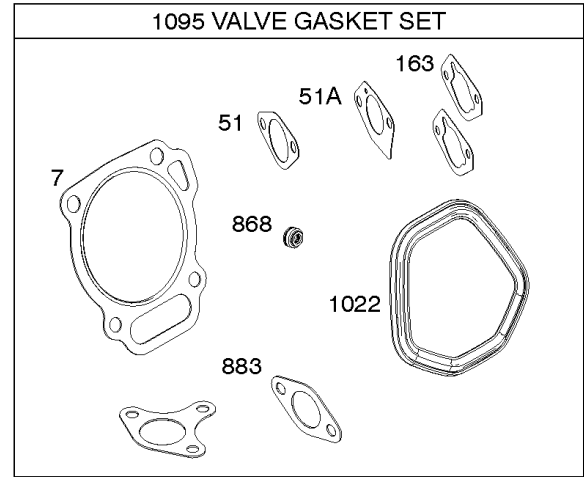

## Controls, Spark Plug, Armature

REF NO	PART NO	QTY	DESCRIPTION
188	798976		SCREW -(Control Bracket)
212	595592		LINK, Throttle
222	595593		BRACKET, Control
265	595788		CLAMP, Casing
267	595787		SCREW -(Casing Clamp)
333	595827		ARMATURE, Magneto
334	797655		SCREW -(Magneto Armature)
337	798615		PLUG, Spark
347	797340		SWITCH, Rocker
356	595739		WIRE, Stop
383	19576S		WRENCH, Spark Plug
635	797658		BOOT, Spark Plug
729	797750		CLIP, Wire
1012	595789		RETAINER, Link

## Cylinder Head, Engine Gasket Set

REF NO	PART NO	QTY	DESCRIPTION
3	591793		SEAL, Oil -(Magneto Side)
5	595796		HEAD, Cylinder
7	799534		GASKET, Cylinder Head
12	797789		GASKET, Crankcase
13	595579		SCREW -(Cylinder Head)
20	797766		SEAL, Oil -(PTO Side)
33	797778		VALVE, Exhaust
34	797777		VALVE, Intake
35	797780		SPRING, Valve -(Intake)
36	797780		SPRING, Valve -(Exhaust)
40	797781		RETAINER, Valve
40A	797782		RETAINER, Valve
42	797783		KEEPER, Valve
45	797786		TAPPET, Valve
51	797755		GASKET, Intake
51A	797845		GASKET, Intake
163	797756		GASKET, Air Cleaner
238	797784		CAP, Valve
276	595794		WASHER, Sealing
358	799952		GASKET SET, Engine
718	797792		PIN, Locating -(Cylinder Head)
830	591088		STUD, Rocker Arm
868	797854		SEAL, Valve
883	797770		GASKET, Exhaust
914	595605		SCREW -(Rocker Cover)
1022	797846		GASKET, Rocker Cover
1023	595629		COVER, Rocker
1026	799966		ROD, Push
1029	591087		ARM, Rocker
1034	797787		GUIDE, Push Rod
1095	799953		GASKET SET, Valve