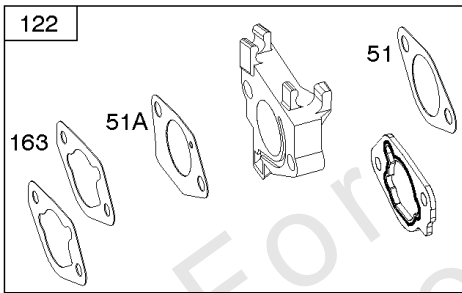

Not For
InReproduction

Carburetor, Carburetor Overhaul Kit

REF NO	PART NO	QTY	DESCRIPTION
51	797755		GASKET, Intake
51A	797845		GASKET, Intake
53	595680		STUD -(Carburetor)
117	595588		JET, Main -(Standard)
121	595797		KIT, Carburetor Overhaul
122	799961		SPACER, Carburetor
125	595589		CARBURETOR
163	797756		GASKET, Air Cleaner
254	595681		DRAIN, Carburetor Bowl
654	595749		NUT -(Carburetor)

Not For In Reproduction