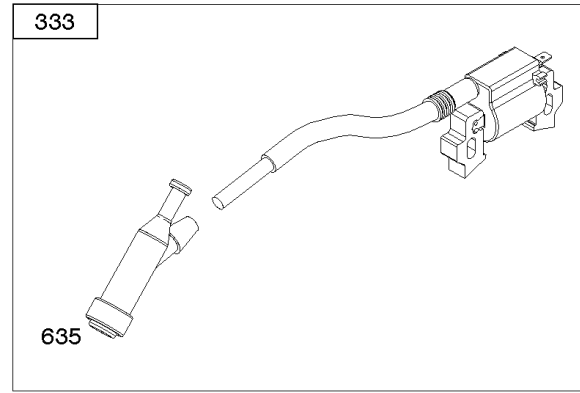

Not For
In Reproduction

Controls, Spark Plug, Armature

REF NO	PART NO	QTY	DESCRIPTION
188	798976		SCREW -(Control Bracket)
212	595592		LINK, Throttle
222	595593		BRACKET, Control
265	595788		CLAMP, Casing
267	595787		SCREW -(Casing Clamp)
333	595827		ARMATURE, Magneto
334	797655		SCREW -(Magneto Armature)
337	798615		PLUG, Spark
347	797340		SWITCH, Rocker
356	595739		WIRE, Stop
383	19576S		WRENCH, Spark Plug
635	797658		BOOT, Spark Plug
729	797750		CLIP, Wire
1012	595789		RETAINER, Link

Not For In Reproduction