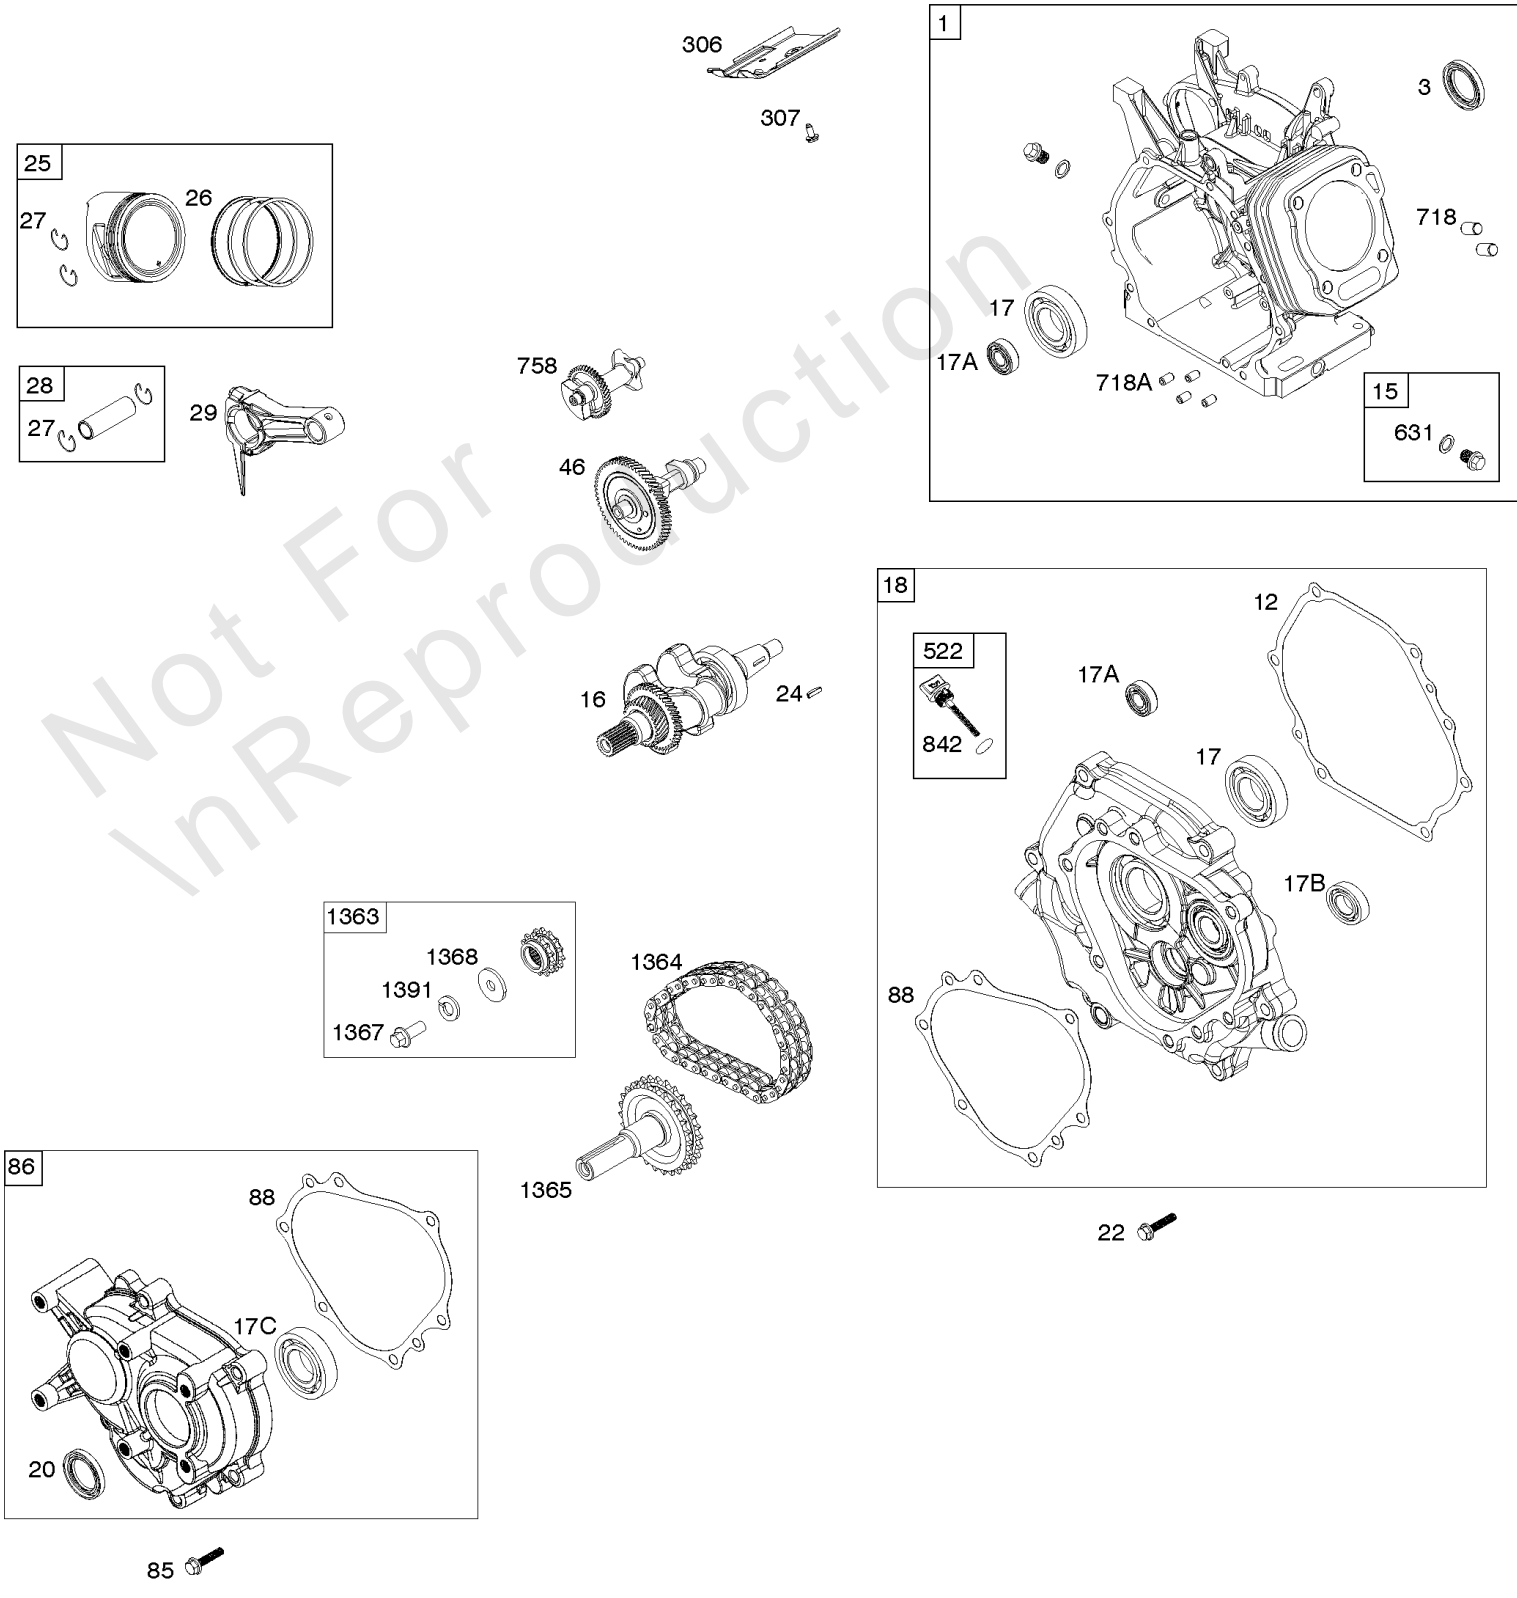

Cylinder Head, Engine Gasket Set

REF NO	PART NO	QTY	DESCRIPTION
3	591793		SEAL, Oil -(Magneto Side)
5	595796		HEAD, Cylinder
7	799534		GASKET, Cylinder Head
12	797789		GASKET, Crankcase
13	595579		SCREW -(Cylinder Head)
20	797766		SEAL, Oil -(PTO Side)
33	797778		VALVE, Exhaust
34	797777		VALVE, Intake
35	797780		SPRING, Valve -(Intake)
36	797780		SPRING, Valve -(Exhaust)
40	797781		RETAINER, Valve
40A	797782		RETAINER, Valve
42	797783		KEEPER, Valve
45	797786		TAPPET, Valve
51	797755		GASKET, Intake
51A	797845		GASKET, Intake
163	797756		GASKET, Air Cleaner
238	797784		CAP, Valve
276	595794		WASHER, Sealing
358	799952		GASKET SET, Engine
718	797792		PIN, Locating -(Cylinder Head)
830	591088		STUD, Rocker Arm
868	797854		SEAL, Valve
883	797770		GASKET, Exhaust
914	595605		SCREW -(Rocker Cover)
1022	797846		GASKET, Rocker Cover
1023	595629		COVER, Rocker
1026	799966		ROD, Push
1029	591087		ARM, Rocker
1034	797787		GUIDE, Push Rod
1095	799953		GASKET SET, Valve

1036 EMISSIONS LABEL

1319 WARNING LABEL

1319A WARNING LABEL