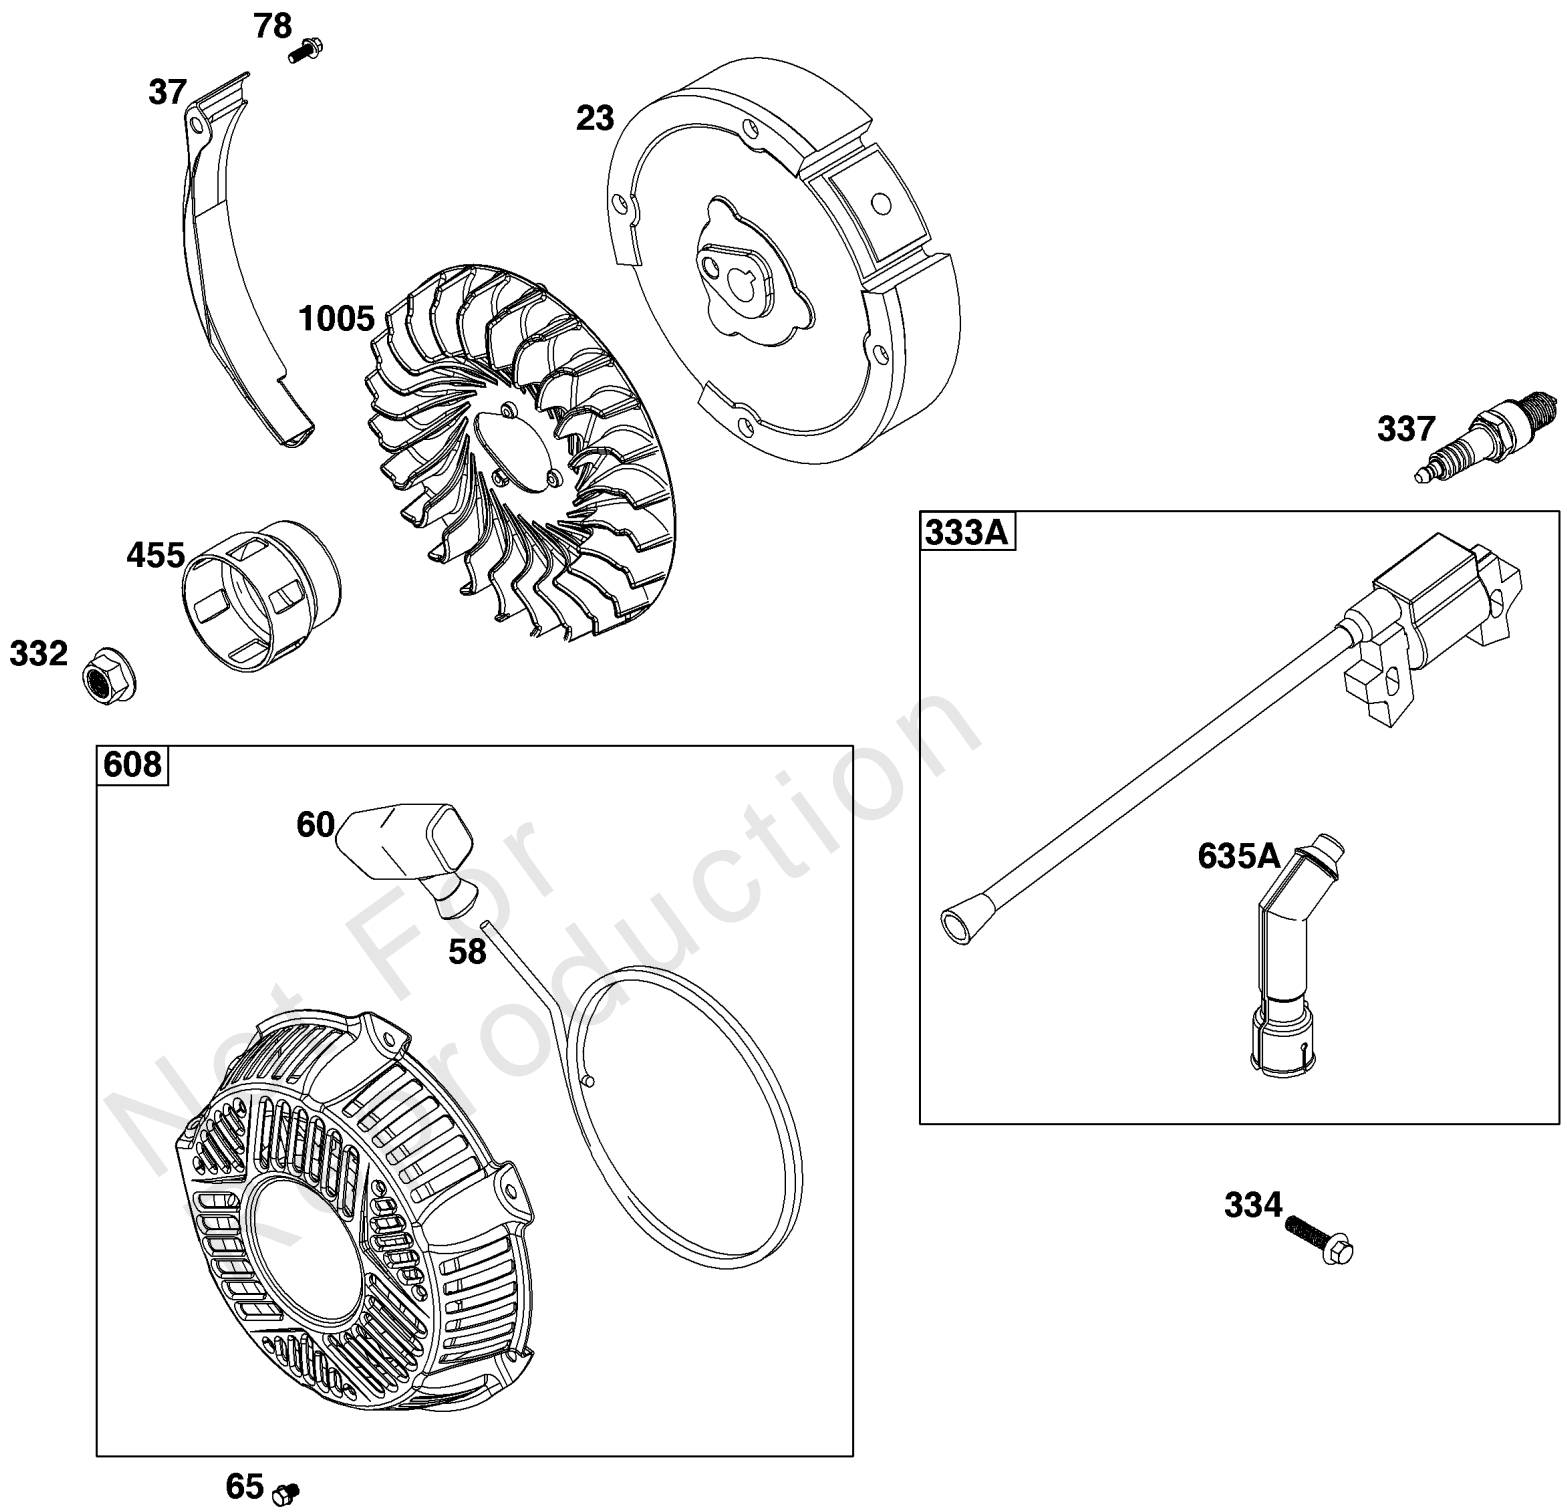

Exhaust Group

REF NO	PART NO	QTY	DESCRIPTION
300	84003933	1	MUFFLER
676A	591711	1	DEFLECTOR, Muffler
832	797688	1	GUARD, Muffler
836	798976	3	SCREW -(Muffler Guard)
883	797267	1	GASKET, Exhaust
1177	590965	2	NUT -(Muffler)
1302	590457	3	WASHER -(Muffler Guard)

Not For Reproduction