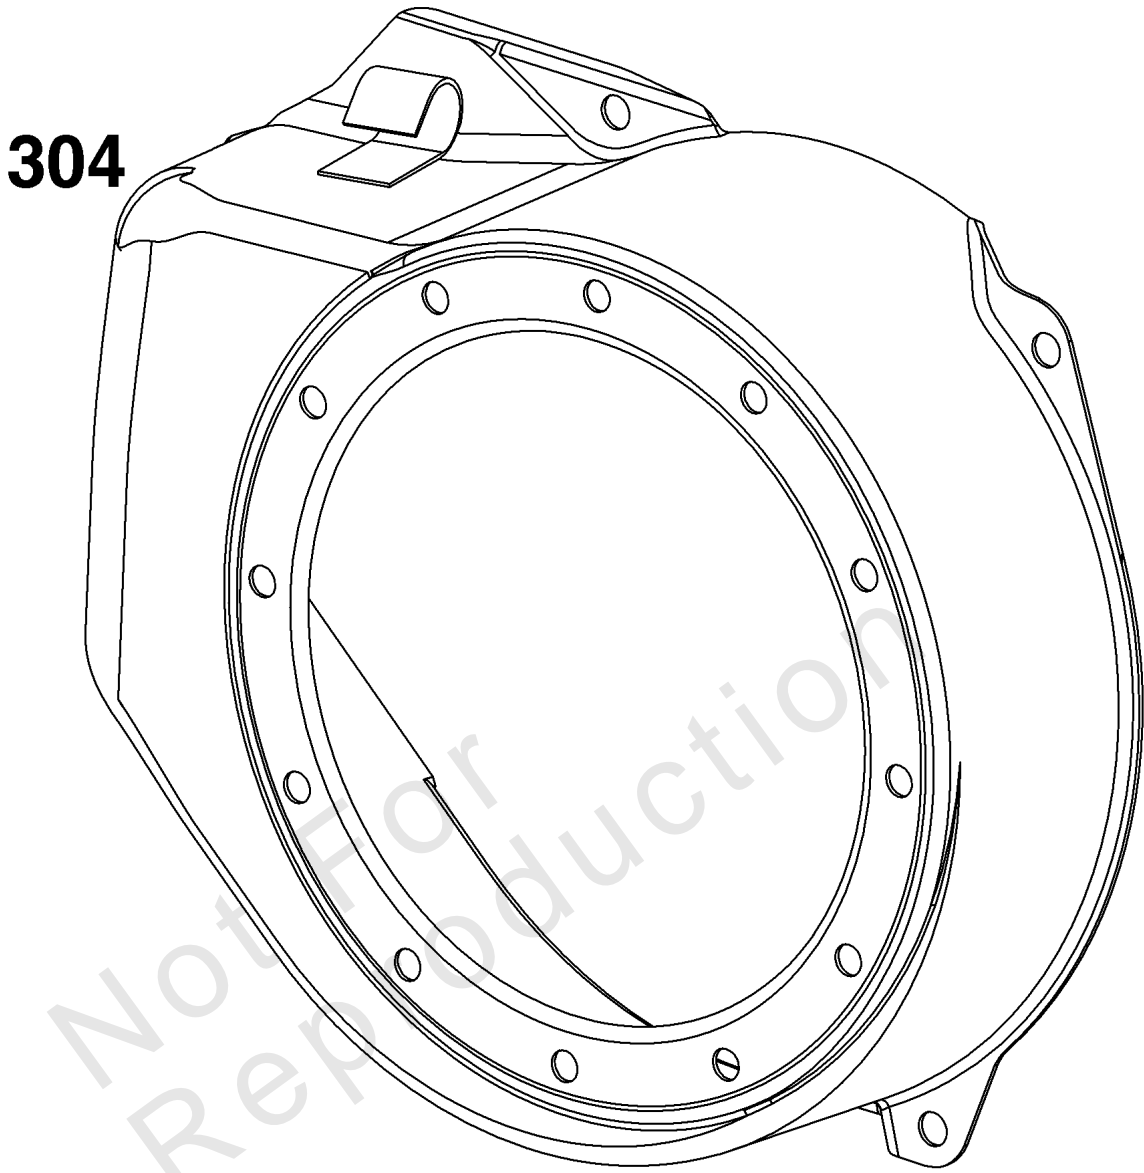

Air Cleaner Group

REF NO	PART NO	QTY	DESCRIPTION
11	797262	1	TUBE, Breather
163	-----	1	GASKET, Air Cleaner -(Part information located in Carburetor Group.)
411	797686	1	SCREW -(Air Cleaner Base to Air Cleaner Bracket)
412	797261	1	NUT -(Air Cleaner Cover)
445	796970	1	FILTER, A/C Cartridge
467	691985	1	KNOB, Air Cleaner Cover
875	591027	1	BASE, Air Cleaner
968	591026	1	COVER, Air Cleaner

Not For Reproduction

304

1319

1036

1319A

1319B

305