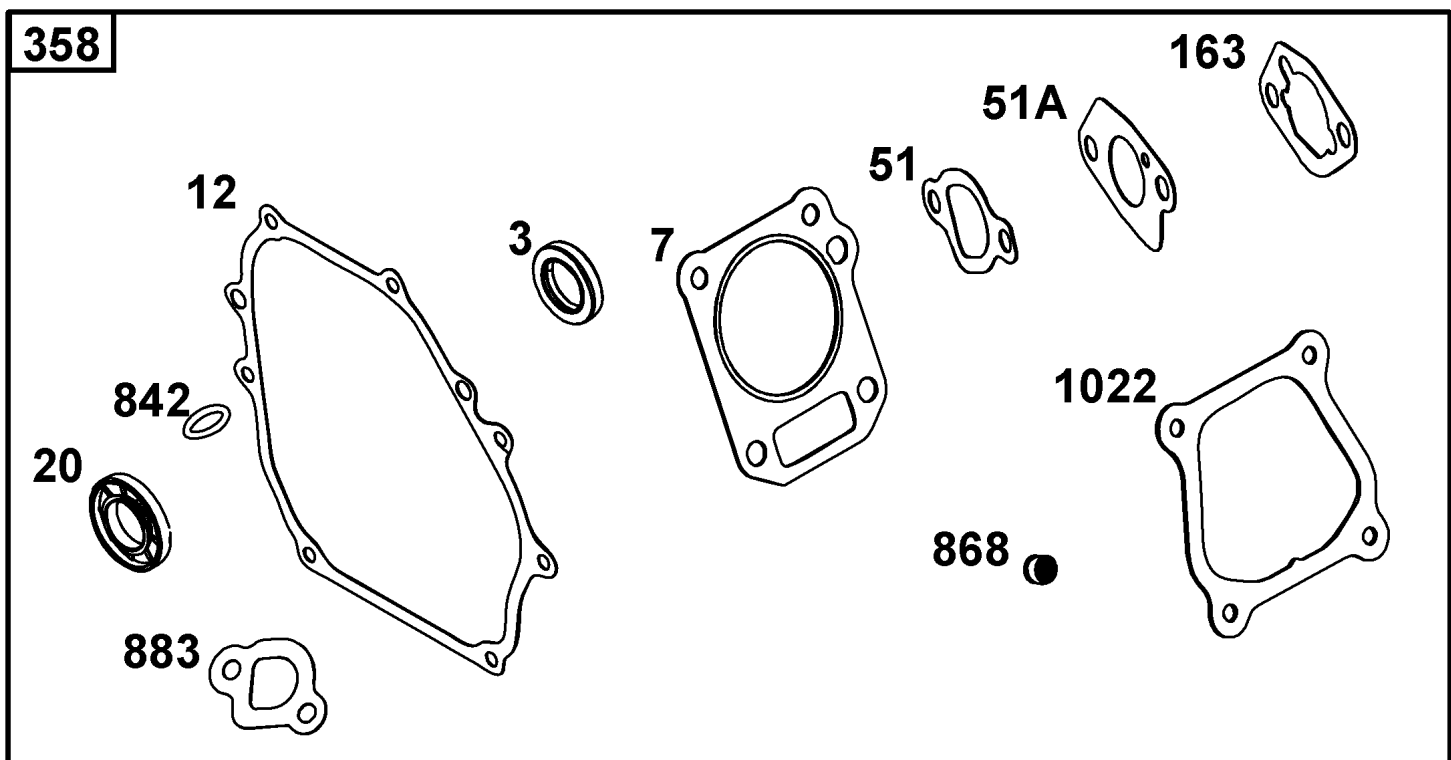

Not For Reproduction

Carburetor Group

REF NO	PART NO	QTY	DESCRIPTION
51	-----	1	GASKET, Intake -(Part information located in Cylinder Head Group.)
51A	-----	1	GASKET, Intake -(Part information located in Cylinder Head Group.)
53	797278	2	STUD -(Carburetor)
117	84002804	1	JET, Main -(Standard)
118	84002805	1	JET, Main -(High Altitude)
121	592424	1	KIT, Carburetor Overhaul -(Service Kits may include extra parts not specific to this engine.)
122	84002802	1	KIT, Carburetor Gasket
125	84002803	1	CARBURETOR
163	591013	1	GASKET, Air Cleaner -(Air Cleaner)
654	690939	1	NUT -(Carburetor)
951	591016	1	LEVER, Choke

Not For Reproduction

Controls Group

REF NO	PART NO	QTY	DESCRIPTION
98	797333	1	KIT, Idle Speed
188	797686	1	SCREW -(Control Bracket)
188A	798618	1	SCREW -(Control Bracket)
202	797233	1	LINK, Mechanical Governor
209	797236	1	SPRING, Governor
211	797337	1	SPRING, Governed Idle
222	591024	1	BRACKET, Control
227	84005261	1	LEVER, Governor Control
232	797232	1	SPRING/LINK, Governor
265	691024	1	CLAMP, Casing
281	591048	1	PANEL, Control
347	797340	1	SWITCH, Rocker
485	797339	1	KNOB, Control
505	690939	2	NUT -(Governor Control Lever)
562	797230	1	BOLT -(Governor Control Lever)
663	799846	1	SCREW -(Control Panel)
663A	591049	1	SCREW -(Control Panel)
729	797341	1	CLIP, Wire
789	797344	1	HARNESS, Wiring
1136	597020	2	SCREW -(Control Bracket)
1568	590378	2	RETAINER, Link

Crankshaft Group

REF NO	PART NO	QTY	DESCRIPTION
16	797529	1	CRANKSHAFT
24	797286	1	KEY, Flywheel
25	84002821	1	PISTON ASSEMBLY
25	84002831	1	PISTON ASSEMBLY -(.010 Oversize)
25	84002833	1	PISTON ASSEMBLY -(.020 Oversize)
26	84002817	1	SET, Ring
26	84002830	1	SET, Ring -(.010 Oversize)
26	84002832	1	SET, Ring -(.020 Oversize)
27	797234	2	LOCK, Piston Pin
28	797219	1	PIN, Piston
29	797221	1	ROD, Connecting
46	797197	1	CAMSHAFT
357	798305	1	KEY, Drive Pulley