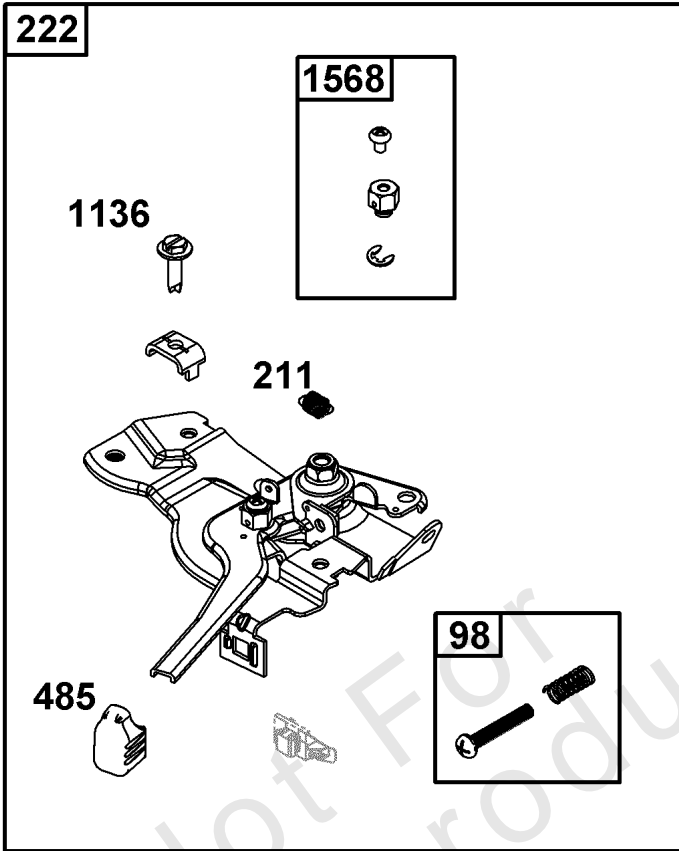

REF NO	PART NO	QTY	DESCRIPTION
304	591030	1	HOUSING, Blower
305	798618	4	SCREW -(Blower Housing)
1036	-----	1	LABEL, Emissions -(Available from a Briggs & Stratton Authorized Dealer)
1319	794467	1	LABEL, Warning -(REQUIRED When Replacing Parts With Warning Labels Affixed)
1319A	797669	1	LABEL, Warning -(REQUIRED When Replacing Parts With Warning Labels Affixed)
1319B	278911GS	1	LABEL, Warning -(REQUIRED When Replacing Parts With Warning Labels Affixed)

Not For Reproduction

Carburetor Group

REF NO	PART NO	QTY	DESCRIPTION
51	-----	1	GASKET, Intake -(Part information located in Cylinder Head Group.)
51A	-----	1	GASKET, Intake -(Part information located in Cylinder Head Group.)
53	797278	2	STUD -(Carburetor)
117	84002804	1	JET, Main -(Standard)
118	84002805	1	JET, Main -(High Altitude)
121	592424	1	KIT, Carburetor Overhaul -(Service Kits may include extra parts not specific to this engine.)
122	84002802	1	KIT, Carburetor Gasket
125	84002803	1	CARBURETOR
163	591013	1	GASKET, Air Cleaner -(Air Cleaner)
654	690939	1	NUT -(Carburetor)
951	591016	1	LEVER, Choke

Not For Reproduction

Controls Group

REF NO	PART NO	QTY	DESCRIPTION
98	797333	1	KIT, Idle Speed
188	797686	1	SCREW -(Control Bracket)
188A	798618	1	SCREW -(Control Bracket)
202	797233	1	LINK, Mechanical Governor
209	797236	1	SPRING, Governor
211	797337	1	SPRING, Governed Idle
222	591024	1	BRACKET, Control
227	84005261	1	LEVER, Governor Control
232	797232	1	SPRING/LINK, Governor
265	691024	1	CLAMP, Casing
281	591048	1	PANEL, Control
347	797340	1	SWITCH, Rocker
485	797339	1	KNOB, Control
505	690939	2	NUT -(Governor Control Lever)
562	797230	1	BOLT -(Governor Control Lever)
663	799846	1	SCREW -(Control Panel)
663A	591049	1	SCREW -(Control Panel)
729	797341	1	CLIP, Wire
789	797344	1	HARNESS, Wiring
1136	597020	2	SCREW -(Control Bracket)
1568	590378	2	RETAINER, Link