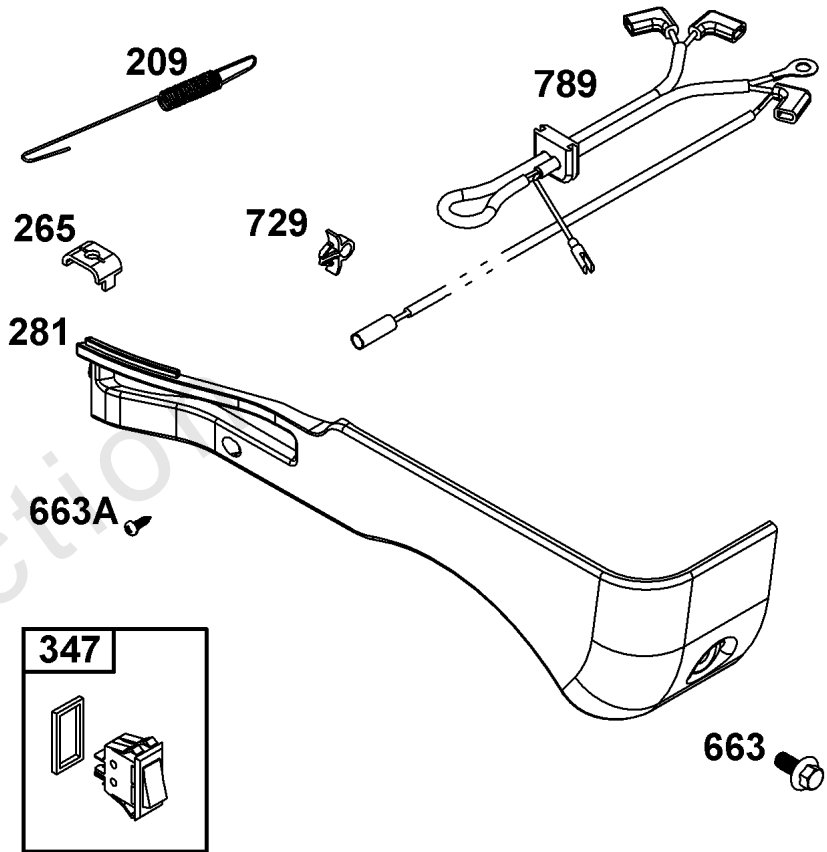

REF NO	PART NO	QTY	DESCRIPTION
304	591030	1	HOUSING, Blower
305	798618	4	SCREW -(Blower Housing)
1036	-----	1	LABEL, Emissions -(Available from a Briggs & Stratton Authorized Dealer)
1319	794467	1	LABEL, Warning -(REQUIRED When Replacing Parts With Warning Labels Affixed)
1319A	797669	1	LABEL, Warning -(REQUIRED When Replacing Parts With Warning Labels Affixed)
1319B	278911GS	1	LABEL, Warning -(REQUIRED When Replacing Parts With Warning Labels Affixed)

Not For Reproduction

Carburetor Group

REF NO	PART NO	QTY	DESCRIPTION
51	-----	1	GASKET, Intake -(Part information located in Cylinder Head Group.)
51A	-----	1	GASKET, Intake -(Part information located in Cylinder Head Group.)
53	797278	2	STUD -(Carburetor)
117	84002804	1	JET, Main -(Standard)
118	84002805	1	JET, Main -(High Altitude)
121	592424	1	KIT, Carburetor Overhaul -(Service Kits may include extra parts not specific to this engine.)
122	84002802	1	KIT, Carburetor Gasket
125	84002803	1	CARBURETOR
163	591013	1	GASKET, Air Cleaner -(Air Cleaner)
654	690939	1	NUT -(Carburetor)
951	591016	1	LEVER, Choke

Not For Reproduction

Controls Group

REF NO	PART NO	QTY	DESCRIPTION
98	797333	1	KIT, Idle Speed
188	797686	1	SCREW -(Control Bracket)
188A	798618	1	SCREW -(Control Bracket)
202	797233	1	LINK, Mechanical Governor
209	797236	1	SPRING, Governor
211	797337	1	SPRING, Governed Idle
222	591024	1	BRACKET, Control
227	84005261	1	LEVER, Governor Control
232	797232	1	SPRING/LINK, Governor
265	691024	1	CLAMP, Casing
281	591048	1	PANEL, Control
347	797340	1	SWITCH, Rocker
485	797339	1	KNOB, Control
505	690939	2	NUT -(Governor Control Lever)
562	797230	1	BOLT -(Governor Control Lever)
663	799846	1	SCREW -(Control Panel)
663A	591049	1	SCREW -(Control Panel)
729	797341	1	CLIP, Wire
789	797344	1	HARNESS, Wiring
1136	597020	2	SCREW -(Control Bracket)
1568	590378	2	RETAINER, Link