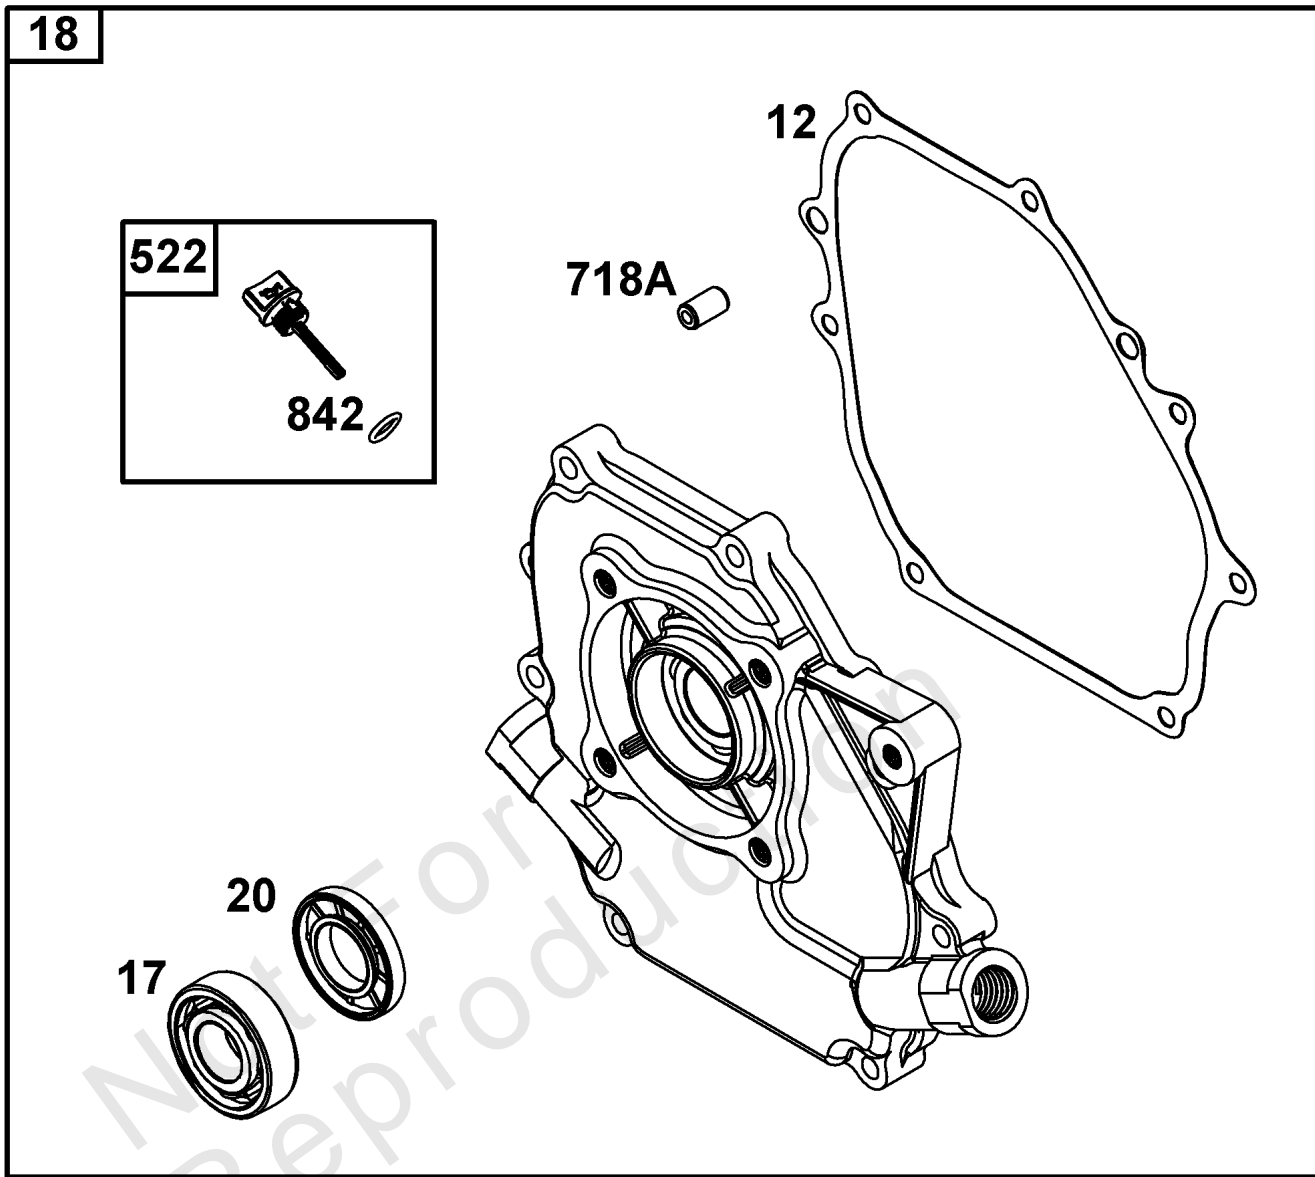

Not For Reproduction

Carburetor Group

REF NO	PART NO	QTY	DESCRIPTION
51	-----	1	GASKET, Intake -(Part information located in Cylinder Head Group.)
51A	-----	1	GASKET, Intake -(Part information located in Cylinder Head Group.)
53	797278	2	STUD -(Carburetor)
117	84002804	1	JET, Main -(Standard)
118	84002805	1	JET, Main -(High Altitude)
121	592424	1	KIT, Carburetor Overhaul -(Service Kits may include extra parts not specific to this engine.)
122	84002802	1	KIT, Carburetor Gasket
125	84002803	1	CARBURETOR
163	591013	1	GASKET, Air Cleaner -(Air Cleaner)
654	690939	1	NUT -(Carburetor)
951	591016	1	LEVER, Choke

Not For Reproduction

Controls Group

REF NO	PART NO	QTY	DESCRIPTION
98	797333	1	KIT, Idle Speed
188	797686	1	SCREW -(Control Bracket)
188A	798618	1	SCREW -(Control Bracket)
202	797233	1	LINK, Mechanical Governor
209	797236	1	SPRING, Governor
211	797337	1	SPRING, Governed Idle
222	591024	1	BRACKET, Control
227	84005261	1	LEVER, Governor Control
232	797232	1	SPRING/LINK, Governor
265	691024	1	CLAMP, Casing
281	591048	1	PANEL, Control
347	797340	1	SWITCH, Rocker
485	797339	1	KNOB, Control
505	690939	2	NUT -(Governor Control Lever)
562	797230	1	BOLT -(Governor Control Lever)
663	799846	1	SCREW -(Control Panel)
663A	591049	1	SCREW -(Control Panel)
729	797341	1	CLIP, Wire
789	797344	1	HARNESS, Wiring
1136	597020	2	SCREW -(Control Bracket)
1568	590378	2	RETAINER, Link

Crankshaft Group

REF NO	PART NO	QTY	DESCRIPTION
16	797529	1	CRANKSHAFT
24	797286	1	KEY, Flywheel
25	84002821	1	PISTON ASSEMBLY
25	84002831	1	PISTON ASSEMBLY -(.010 Oversize)
25	84002833	1	PISTON ASSEMBLY -(.020 Oversize)
26	84002817	1	SET, Ring
26	84002830	1	SET, Ring -(.010 Oversize)
26	84002832	1	SET, Ring -(.020 Oversize)
27	797234	2	LOCK, Piston Pin
28	797219	1	PIN, Piston
29	797221	1	ROD, Connecting
46	797197	1	CAMSHAFT
357	798305	1	KEY, Drive Pulley