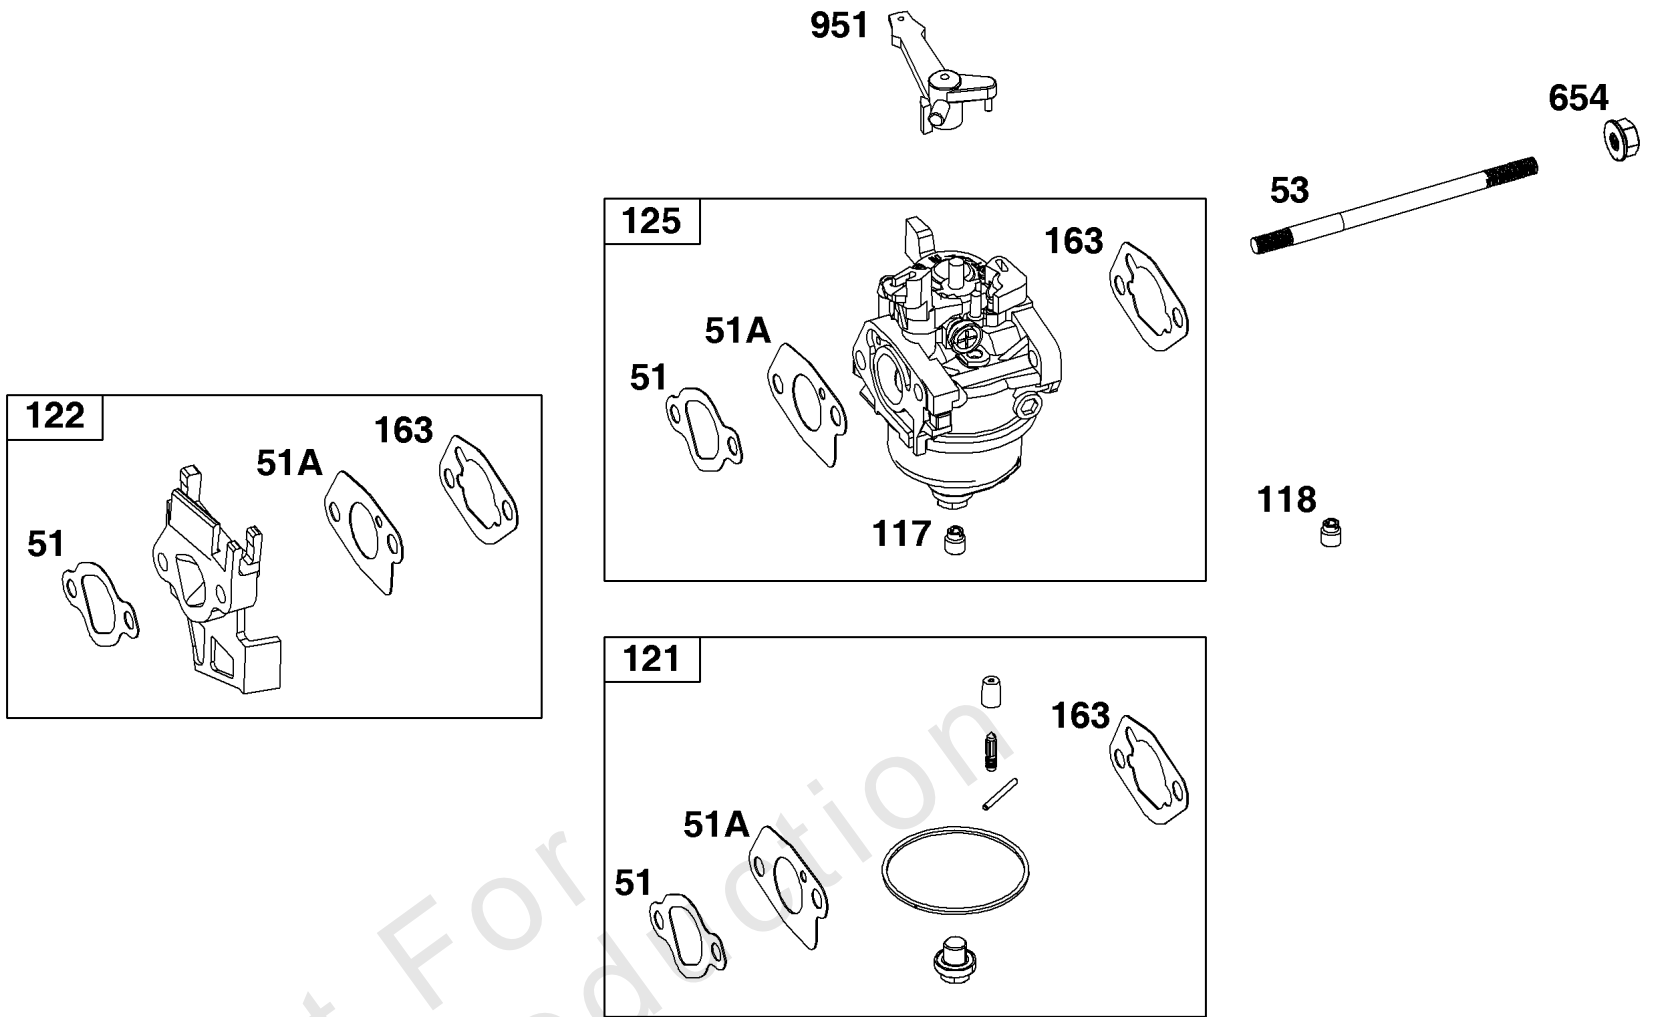

Carburetor Group

REF NO	PART NO	QTY	DESCRIPTION
51	-----	1	GASKET, Intake -(Part information located in Cylinder Head Group.)
51A	-----	1	GASKET, Intake -(Part information located in Cylinder Head Group.)
53	797278	2	STUD -(Carburetor)
117	84002804	1	JET, Main -(Standard)
118	84002805	1	JET, Main -(High Altitude)
121	592424	1	KIT, Carburetor Overhaul -(Service Kits may include extra parts not specific to this engine.)
122	84002802	1	KIT, Carburetor Gasket
125	84002803	1	CARBURETOR
163	591013	1	GASKET, Air Cleaner -(Air Cleaner)
654	690939	1	NUT -(Carburetor)
951	591016	1	LEVER, Choke

Not For Reproduction