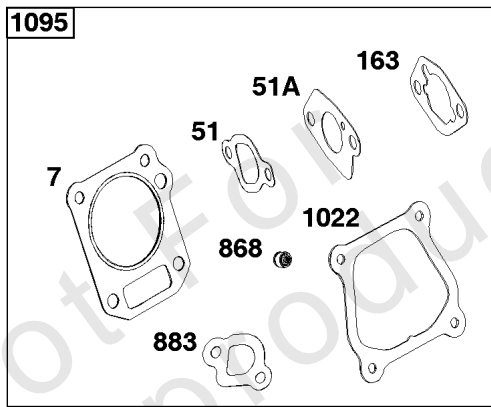

Crankshaft Group

REF NO	PART NO	QTY	DESCRIPTION
16	797529	1	CRANKSHAFT
24	797286	1	KEY, Flywheel
25	84002821	1	PISTON ASSEMBLY
25	84002831	1	PISTON ASSEMBLY -(.010 Oversize)
25	84002833	1	PISTON ASSEMBLY -(.020 Oversize)
26	84002817	1	SET, Ring
26	84002830	1	SET, Ring -(.010 Oversize)
26	84002832	1	SET, Ring -(.020 Oversize)
27	797234	2	LOCK, Piston Pin
28	797219	1	PIN, Piston
29	797221	1	ROD, Connecting
46	797197	1	CAMSHAFT
357	798305	1	KEY, Drive Pulley

Not For Reproduction

Cylinder Group

REF NO	PART NO	QTY	DESCRIPTION
1	797217	1	CYLINDER ASSEMBLY
3	797329	1	SEAL, Oil -(Magneto Side)
7	-----	1	GASKET, Cylinder Head -(Part information located in Cylinder Head Group.)
12	-----	1	GASKET, Crankcase -(Part information located in Crankcase Cover/Sump and Lubrication Group.)
15	797215	2	PLUG, Oil Drain
17	797328	1	BEARING, Ball -(Cylinder)
20	-----	1	SEAL, Oil -(Part information located in Crankcase Cover/Sump and Lubrication Group.)
51	-----	1	GASKET, Intake -(Part information located in Cylinder Head Group.)
51A	-----	1	GASKET, Intake -(Part information located in Cylinder Head Group.)
163	-----	1	GASKET, Air Cleaner -(Part information located in Carburetor Group.)
220	797223	1	WASHER -(Governor Gear)
221	797224	1	CUP, Governor
306	797322	1	SHIELD, Cylinder
307	798618	2	SCREW -(Cylinder Shield)
358	84002862	1	GASKET SET, Engine -(Service Kits may include extra parts not specific to this engine.)
614	797229	1	PIN, Cotter
616	797228	1	CRANK, Governor
631	797216	2	WASHER -(Oil Drain Plug)
718	797214	2	PIN, Locating
718A	797326	2	PIN, Locating
842	-----	2	SEAL, O-Ring -(Part information located in Crankcase Cover/Sump and Lubrication Group.)
868	-----	1	SEAL, Valve -(Part information located in Cylinder Head Group.)
883	-----	1	GASKET, Exhaust -(Part information located in Exhaust Group.)
1022	-----	1	GASKET, Rocker Cover -(Part information located in Cylinder Head Group.)