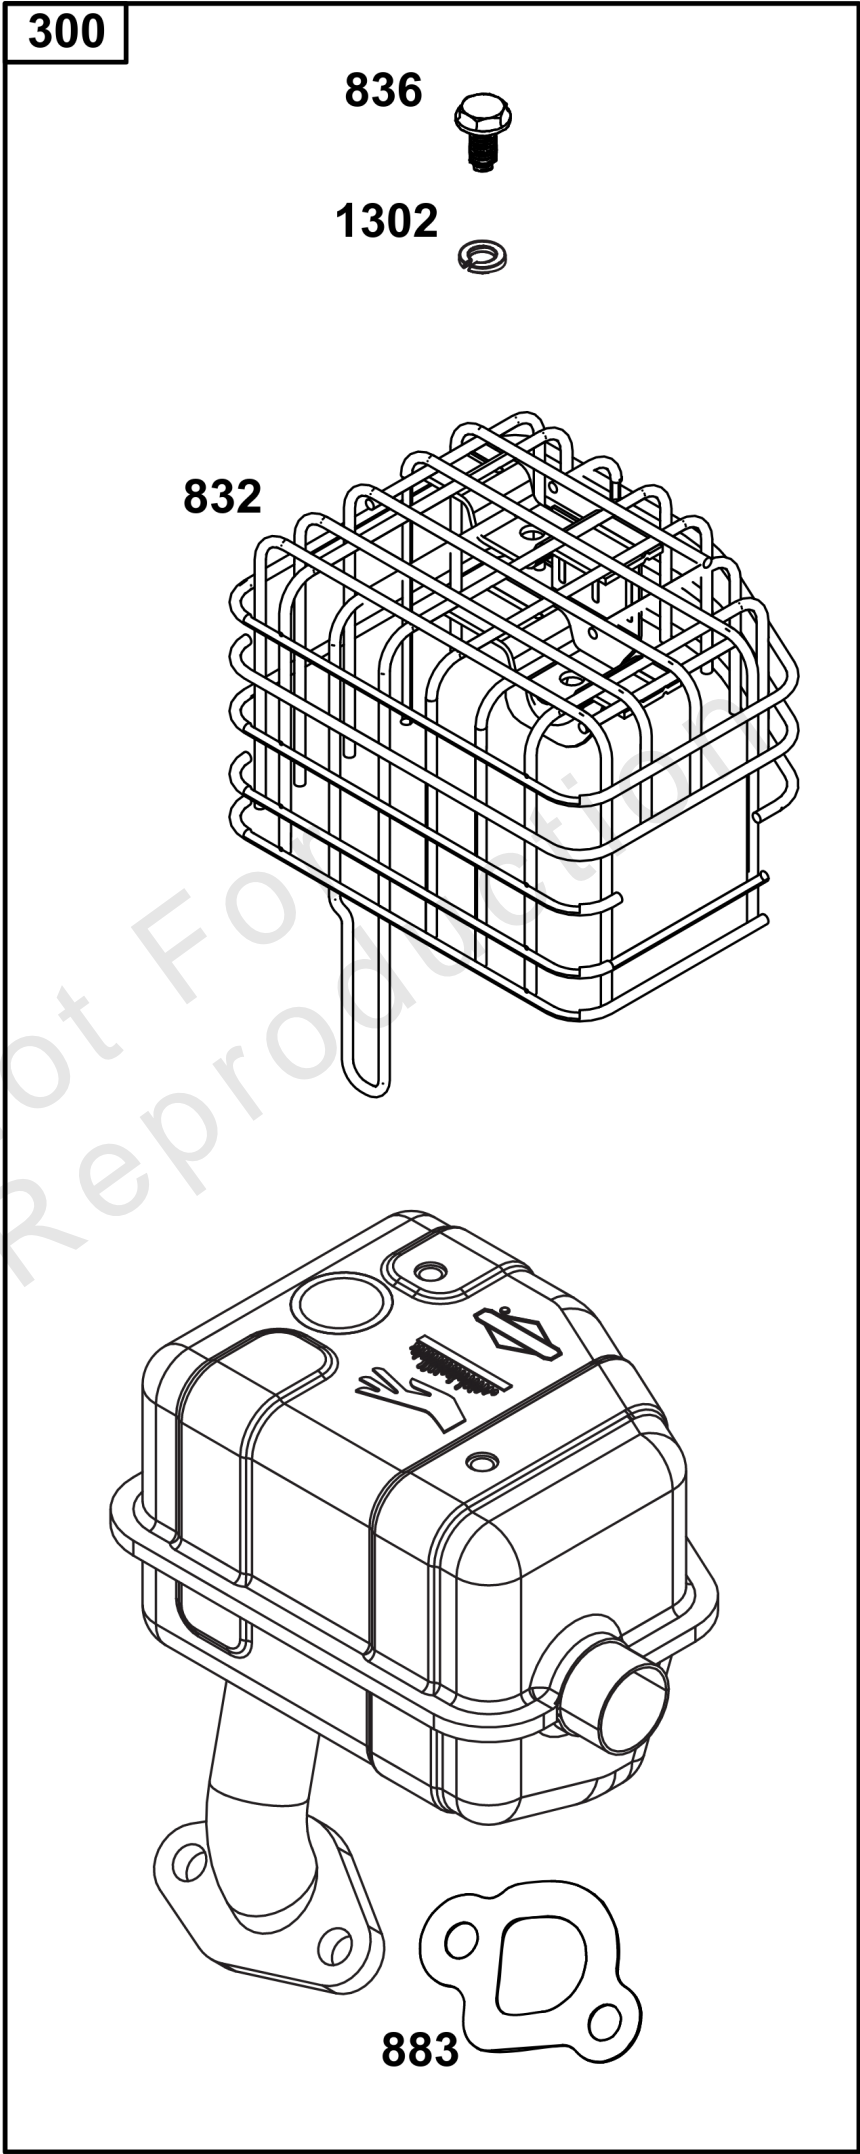

Cylinder Head Group

REF NO	PART NO	QTY	DESCRIPTION
3	-----	1	SEAL, Oil -(Part information located in Cylinder Group.)
5	84002807	1	HEAD, Cylinder
7	84002800	1	GASKET, Cylinder Head
12	-----	1	GASKET, Crankcase -(Part information located in Crankcase Cover/Sump and Lubrication Group.)
13	797213	4	SCREW -(Cylinder Head)
20	-----	1	SEAL, Oil -(Part information located in Crankcase Cover/Sump and Lubrication Group.)
33	797199	1	VALVE, Exhaust
34	797198	1	VALVE, Intake
35	797203	1	SPRING, Valve -(Intake)
36	797203	1	SPRING, Valve -(Exhaust)
40	797204	1	RETAINER, Valve
40A	797205	1	RETAINER, Valve
45	797208	2	TAPPET, Valve
51	797192	1	GASKET, Intake
51A	797280	1	GASKET, Intake
53	-----	2	STUD -(Part information located in Carburetor Group.)
163	-----	1	GASKET, Air Cleaner -(Part information located in Carburetor Group.)
238	797206	1	CAP, Valve
337	798615	1	PLUG, Spark
358	-----	1	GASKET SET, Engine -(Part information located in Cylinder Group.)
383	19576S	1	WRENCH, Spark Plug
718	-----	2	PIN, Locating -(Part information located in Cylinder Group.)
830	797200	2	STUD, Rocker Arm
842	-----	2	SEAL, O-Ring -(Part information located in Crankcase Cover/Sump and Lubrication Group.)
868	590648	1	SEAL, Valve
883	-----	1	GASKET, Exhaust -(Part information located in Exhaust Group.)
914	798618	4	SCREW -(Rocker Cover)
1022	84004342	1	GASKET, Rocker Cover
1023	84004343	1	COVER, Rocker
1026	797207	2	ROD, Push
1029	797202	2	ARM, Rocker
1034	797209	1	GUIDE, Push Rod
1095	84003129	1	GASKET SET, Valve -(Service Kits may include extra parts not specific to this engine.)