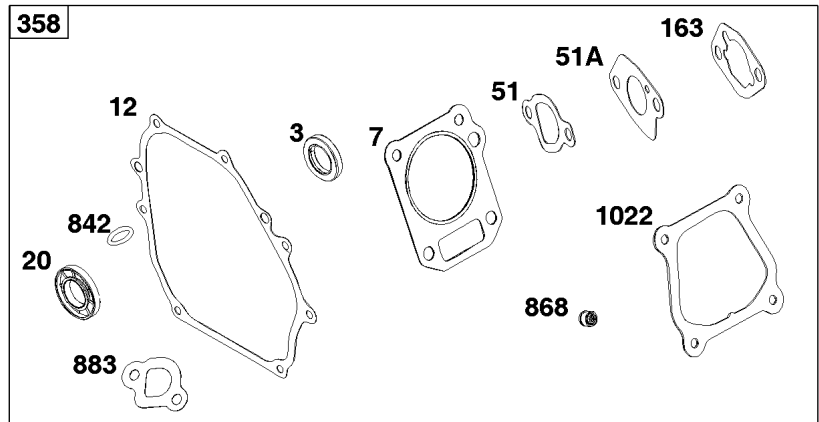

Crankshaft Group

REF NO	PART NO	QTY	DESCRIPTION
16	797529	1	CRANKSHAFT
24	797286	1	KEY, Flywheel
25	84002821	1	PISTON ASSEMBLY
25	84002831	1	PISTON ASSEMBLY -(.010 Oversize)
25	84002833	1	PISTON ASSEMBLY -(.020 Oversize)
26	84002817	1	SET, Ring
26	84002830	1	SET, Ring -(.010 Oversize)
26	84002832	1	SET, Ring -(.020 Oversize)
27	797234	2	LOCK, Piston Pin
28	797219	1	PIN, Piston
29	797221	1	ROD, Connecting
46	797197	1	CAMSHAFT
357	798305	1	KEY, Drive Pulley

Not For Reproduction

Cylinder Group

REF NO	PART NO	QTY	DESCRIPTION
1	797217	1	CYLINDER ASSEMBLY
3	797329	1	SEAL, Oil -(Magneto Side)
7	-----	1	GASKET, Cylinder Head -(Part information located in Cylinder Head Group.)
12	-----	1	GASKET, Crankcase -(Part information located in Crankcase Cover/Sump and Lubrication Group.)
15	797215	2	PLUG, Oil Drain
17	797328	1	BEARING, Ball -(Cylinder)
20	-----	1	SEAL, Oil -(Part information located in Crankcase Cover/Sump and Lubrication Group.)
51	-----	1	GASKET, Intake -(Part information located in Cylinder Head Group.)
51A	-----	1	GASKET, Intake -(Part information located in Cylinder Head Group.)
163	-----	1	GASKET, Air Cleaner -(Part information located in Carburetor Group.)
220	797223	1	WASHER -(Governor Gear)
221	797224	1	CUP, Governor
306	797322	1	SHIELD, Cylinder
307	798618	2	SCREW -(Cylinder Shield)
358	84002862	1	GASKET SET, Engine -(Service Kits may include extra parts not specific to this engine.)
614	797229	1	PIN, Cotter
616	797228	1	CRANK, Governor
631	797216	2	WASHER -(Oil Drain Plug)
718	797214	2	PIN, Locating
718A	797326	2	PIN, Locating
842	-----	2	SEAL, O-Ring -(Part information located in Crankcase Cover/Sump and Lubrication Group.)
868	-----	1	SEAL, Valve -(Part information located in Cylinder Head Group.)
883	-----	1	GASKET, Exhaust -(Part information located in Exhaust Group.)
1022	-----	1	GASKET, Rocker Cover -(Part information located in Cylinder Head Group.)