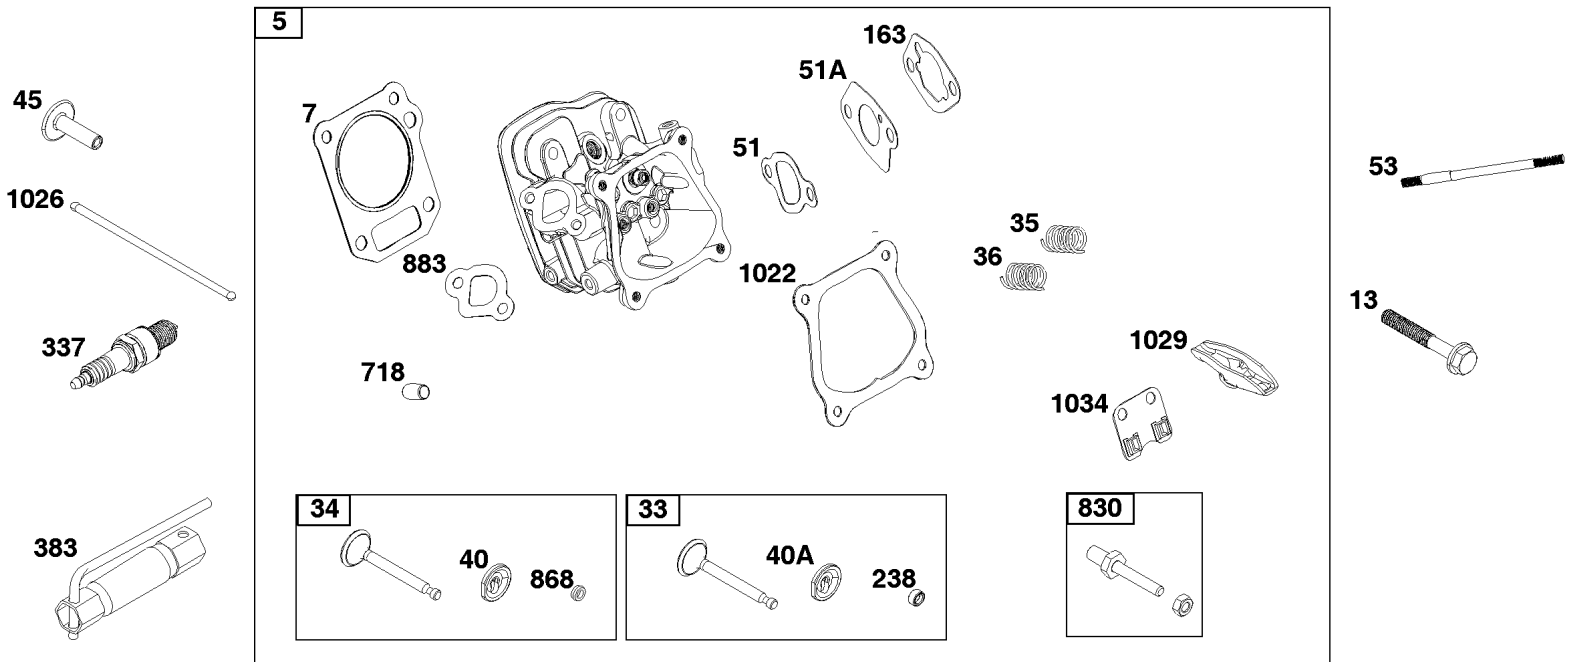

Crankshaft Group

REF NO	PART NO	QTY	DESCRIPTION
16	797529	1	CRANKSHAFT
24	797286	1	KEY, Flywheel
25	84002821	1	PISTON ASSEMBLY
25	84002831	1	PISTON ASSEMBLY -(.010 Oversize)
25	84002833	1	PISTON ASSEMBLY -(.020 Oversize)
26	84002817	1	SET, Ring
26	84002830	1	SET, Ring -(.010 Oversize)
26	84002832	1	SET, Ring -(.020 Oversize)
27	797234	2	LOCK, Piston Pin
28	797219	1	PIN, Piston
29	797221	1	ROD, Connecting
46	797197	1	CAMSHAFT
357	798305	1	KEY, Drive Pulley

Not For Reproduction

Cylinder Group

REF NO	PART NO	QTY	DESCRIPTION
1	797217	1	CYLINDER ASSEMBLY
3	797329	1	SEAL, Oil -(Magneto Side)
7	-----	1	GASKET, Cylinder Head -(Part information located in Cylinder Head Group.)
12	-----	1	GASKET, Crankcase -(Part information located in Crankcase Cover/Sump and Lubrication Group.)
15	797215	2	PLUG, Oil Drain
17	797328	1	BEARING, Ball -(Cylinder)
20	-----	1	SEAL, Oil -(Part information located in Crankcase Cover/Sump and Lubrication Group.)
51	-----	1	GASKET, Intake -(Part information located in Cylinder Head Group.)
51A	-----	1	GASKET, Intake -(Part information located in Cylinder Head Group.)
163	-----	1	GASKET, Air Cleaner -(Part information located in Carburetor Group.)
220	797223	1	WASHER -(Governor Gear)
221	797224	1	CUP, Governor
306	797322	1	SHIELD, Cylinder
307	798618	2	SCREW -(Cylinder Shield)
358	84002862	1	GASKET SET, Engine -(Service Kits may include extra parts not specific to this engine.)
614	797229	1	PIN, Cotter
616	797228	1	CRANK, Governor
631	797216	2	WASHER -(Oil Drain Plug)
718	797214	2	PIN, Locating
718A	797326	2	PIN, Locating
842	-----	2	SEAL, O-Ring -(Part information located in Crankcase Cover/Sump and Lubrication Group.)
868	-----	1	SEAL, Valve -(Part information located in Cylinder Head Group.)
883	-----	1	GASKET, Exhaust -(Part information located in Exhaust Group.)
1022	-----	1	GASKET, Rocker Cover -(Part information located in Cylinder Head Group.)