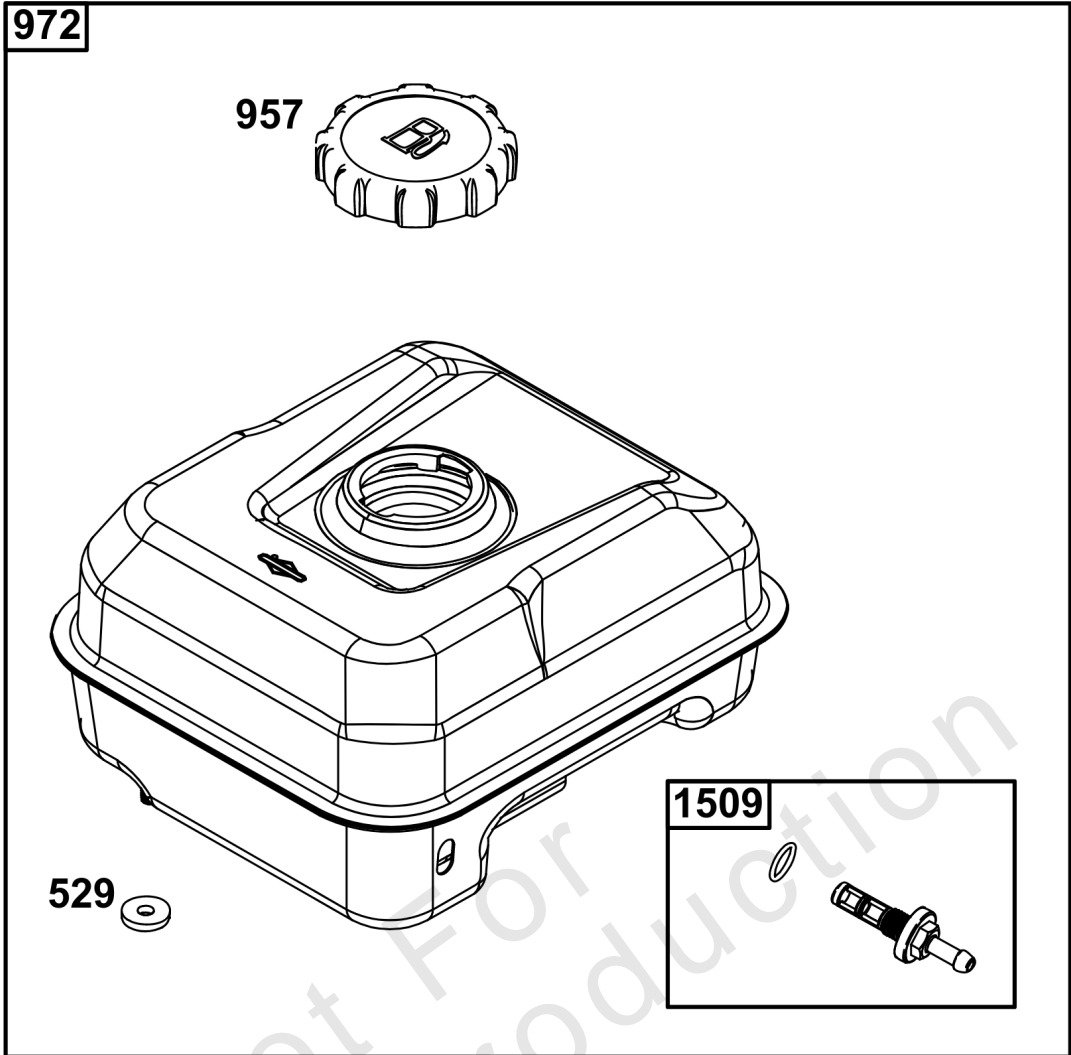

Not For Reproduction

Flywheel, Ignition, and Starter Group

REF NO	PART NO	QTY	DESCRIPTION
23	84002801	1	FLYWHEEL
37	591023	1	GUARD, Flywheel
58	693389	1	ROPE, Starter
60	691915	1	GRIP, Starter Rope
65	797654	3	SCREW -(Rewind Starter)
78	798975	1	SCREW -(Flywheel Guard)
332	797285	1	NUT -(Flywheel)
333A	593455	1	ARMATURE, Magneto
334	797655	2	SCREW -(Magneto Armature)
337	-----	1	PLUG, Spark -(Part information located in Cylinder Head Group.)
455	797277	1	CUP, Flywheel
608	797276	1	STARTER, Rewind
635A	797685	1	BOOT, Spark Plug
1005	797321	1	FAN, Flywheel