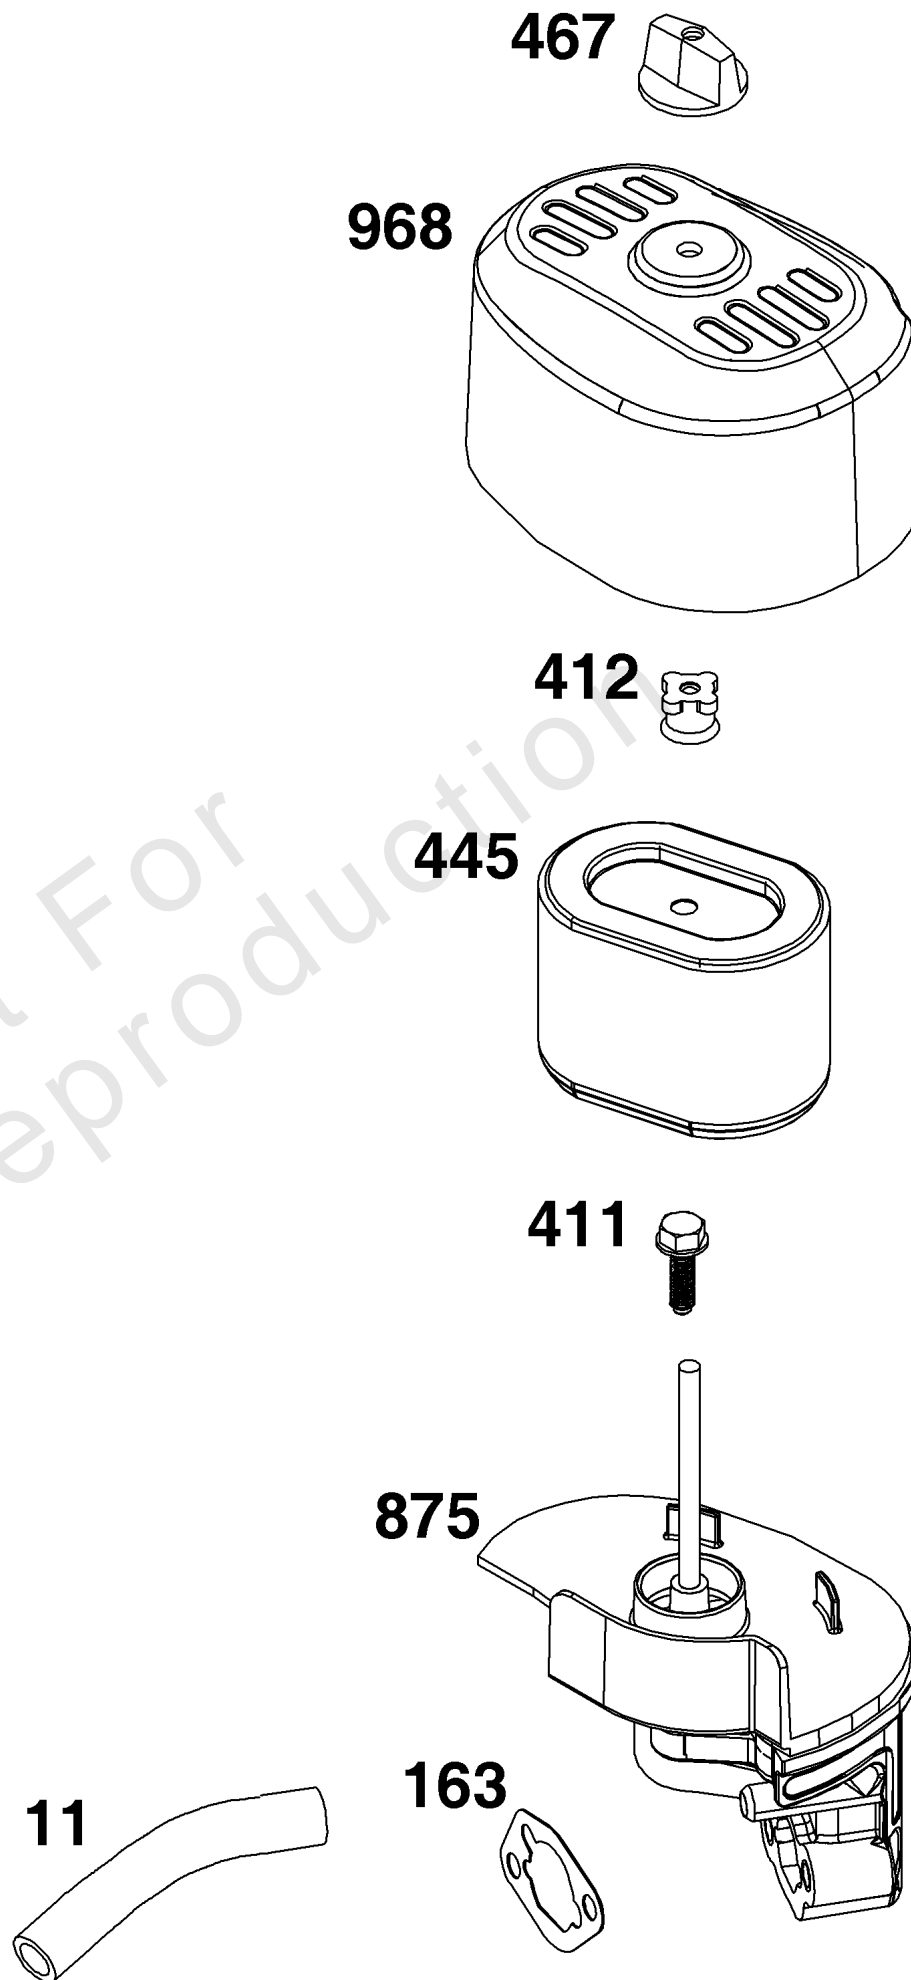

Parts Manual

Mfg. No: 083132-1112-H5

Model Components	Page
Air Cleaner Group.....	4
Blower Housing Group.....	6
Carburetor Group.....	8
Controls Group.....	10
Crankcase Cover/Sump and Lubrication Group.....	12
Crankshaft Group.....	14
Cylinder Group.....	16
Cylinder Head Group.....	18
Exhaust Group.....	20
Flywheel, Ignition, and Starter Group.....	22
Fuel Supply Goup.....	24

Not For
Reproduction

Air Cleaner Group

REF NO	PART NO	QTY	DESCRIPTION
11	797262	1	TUBE, Breather
163	-----	1	GASKET, Air Cleaner -(Part information located in Carburetor Group.)
411	797686	1	SCREW -(Air Cleaner Base to Air Cleaner Bracket)
412	797261	1	NUT -(Air Cleaner Cover)
445	796970	1	FILTER, A/C Cartridge
467	691985	1	KNOB, Air Cleaner Cover
875	591027	1	BASE, Air Cleaner
968	591026	1	COVER, Air Cleaner

Not For Reproduction

Controls Group

REF NO	PART NO	QTY	DESCRIPTION
98	797333	1	KIT, Idle Speed
188	797686	1	SCREW -(Control Bracket)
188A	798618	1	SCREW -(Control Bracket)
202	797233	1	LINK, Mechanical Governor
209	797236	1	SPRING, Governor
211	797337	1	SPRING, Governed Idle
222	591024	1	BRACKET, Control
227	84005261	1	LEVER, Governor Control
232	797232	1	SPRING/LINK, Governor
265	691024	1	CLAMP, Casing
281	591048	1	PANEL, Control
347	797340	1	SWITCH, Rocker
485	797339	1	KNOB, Control
505	690939	2	NUT -(Governor Control Lever)
562	797230	1	BOLT -(Governor Control Lever)
663	799846	1	SCREW -(Control Panel)
663A	591049	1	SCREW -(Control Panel)
729	797341	1	CLIP, Wire
789	797344	1	HARNESS, Wiring
1136	597020	2	SCREW -(Control Bracket)
1568	590378	2	RETAINER, Link