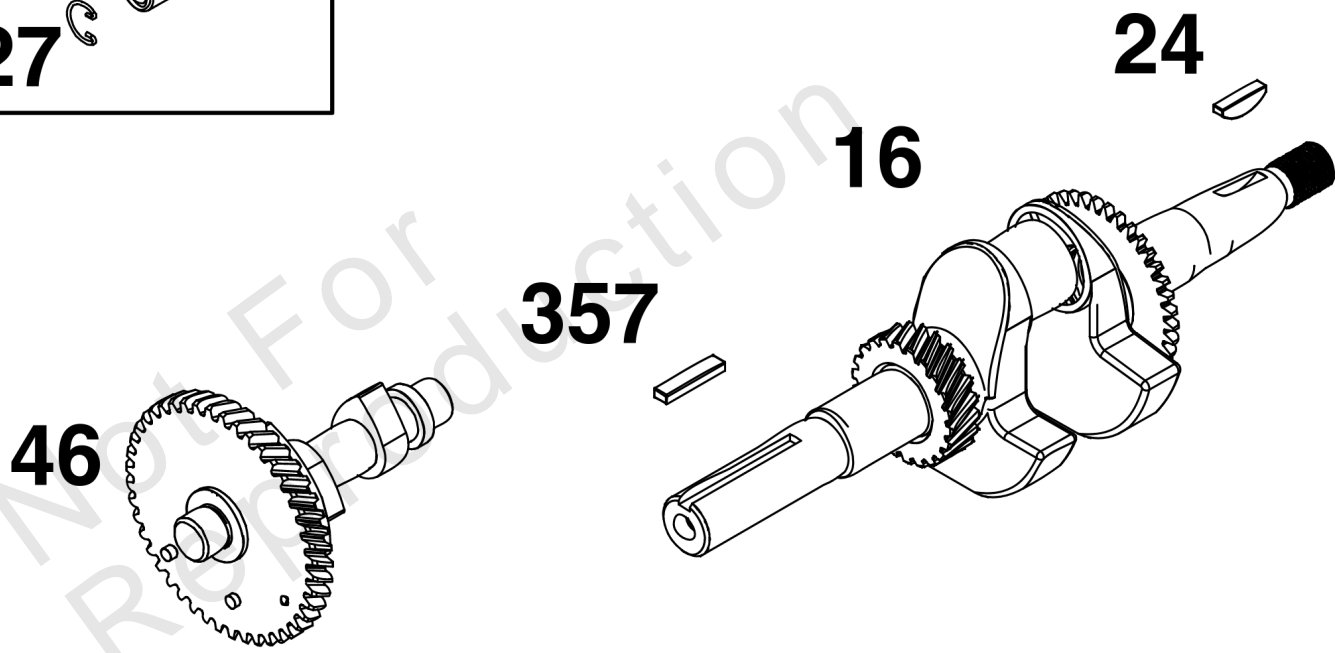

Not For Reproduction

Controls Group

REF NO	PART NO	QTY	DESCRIPTION
98	797333	1	KIT, Idle Speed
188	797686	1	SCREW -(Control Bracket)
188A	798618	1	SCREW -(Control Bracket)
202	797233	1	LINK, Mechanical Governor
209	797236	1	SPRING, Governor
211	797337	1	SPRING, Governed Idle
222	591024	1	BRACKET, Control
227	84005261	1	LEVER, Governor Control
232	797232	1	SPRING/LINK, Governor
265	691024	1	CLAMP, Casing
281	591048	1	PANEL, Control
347	797340	1	SWITCH, Rocker
485	797339	1	KNOB, Control
505	690939	2	NUT -(Governor Control Lever)
562	797230	1	BOLT -(Governor Control Lever)
663	799846	1	SCREW -(Control Panel)
663A	591049	1	SCREW -(Control Panel)
729	797341	1	CLIP, Wire
789	797344	1	HARNESS, Wiring
1136	597020	2	SCREW -(Control Bracket)
1568	590378	2	RETAINER, Link

Crankshaft Group

REF NO	PART NO	QTY	DESCRIPTION
16	797529	1	CRANKSHAFT
24	797286	1	KEY, Flywheel
25	84002821	1	PISTON ASSEMBLY
25	84002831	1	PISTON ASSEMBLY -(.010 Oversize)
25	84002833	1	PISTON ASSEMBLY -(.020 Oversize)
26	84002817	1	SET, Ring
26	84002830	1	SET, Ring -(.010 Oversize)
26	84002832	1	SET, Ring -(.020 Oversize)
27	797234	2	LOCK, Piston Pin
28	797219	1	PIN, Piston
29	797221	1	ROD, Connecting
46	797197	1	CAMSHAFT
357	798305	1	KEY, Drive Pulley