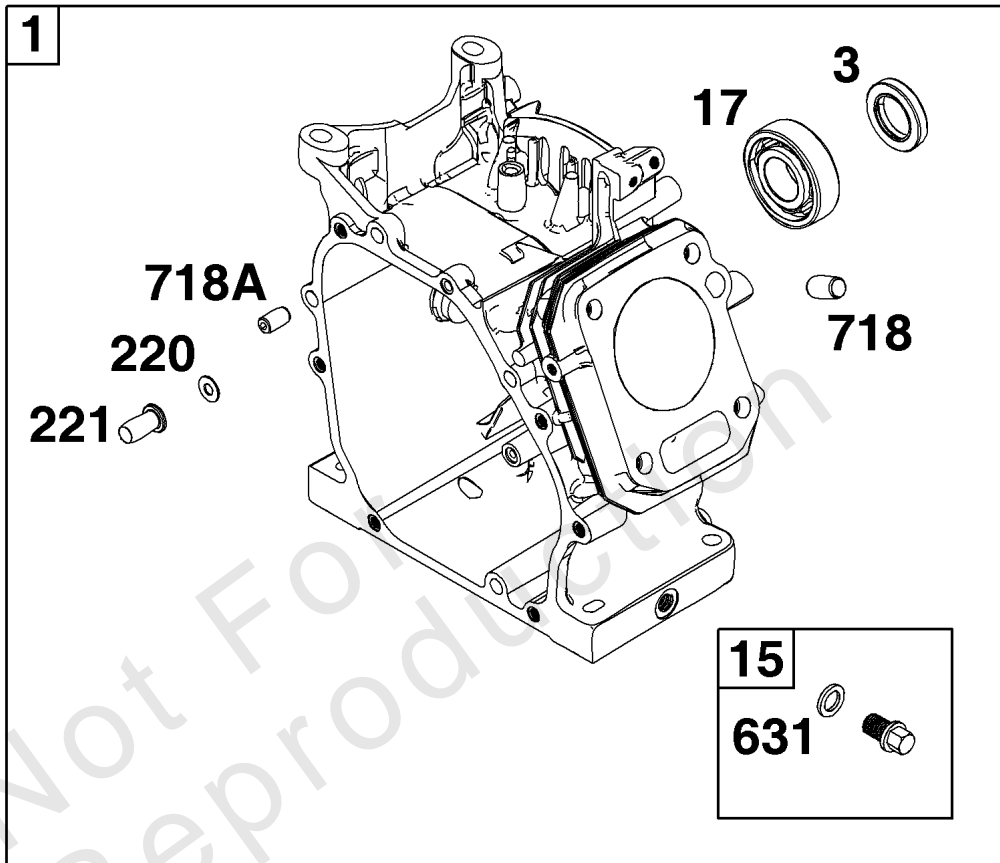

Cylinder Group

REF NO	PART NO	QTY	DESCRIPTION
1	797217	1	CYLINDER ASSEMBLY
3	797329	1	SEAL, Oil -(Magneto Side)
7	-----	1	GASKET, Cylinder Head -(Part information located in Cylinder Head Group.)
12	-----	1	GASKET, Crankcase -(Part information located in Crankcase Cover/Sump and Lubrication Group.)
15	797215	2	PLUG, Oil Drain
17	797328	1	BEARING, Ball -(Cylinder)
20	-----	1	SEAL, Oil -(Part information located in Crankcase Cover/Sump and Lubrication Group.)
51	-----	1	GASKET, Intake -(Part information located in Cylinder Head Group.)
51A	-----	1	GASKET, Intake -(Part information located in Cylinder Head Group.)
163	-----	1	GASKET, Air Cleaner -(Part information located in Carburetor Group.)
220	797223	1	WASHER -(Governor Gear)
221	797224	1	CUP, Governor
306	797322	1	SHIELD, Cylinder
307	798618	2	SCREW -(Cylinder Shield)
358	84002862	1	GASKET SET, Engine -(Service Kits may include extra parts not specific to this engine.)
614	797229	1	PIN, Cotter
616	797228	1	CRANK, Governor
631	797216	2	WASHER -(Oil Drain Plug)
718	797214	2	PIN, Locating
718A	797326	2	PIN, Locating
842	-----	2	SEAL, O-Ring -(Part information located in Crankcase Cover/Sump and Lubrication Group.)
868	-----	1	SEAL, Valve -(Part information located in Cylinder Head Group.)
883	-----	1	GASKET, Exhaust -(Part information located in Exhaust Group.)
1022	-----	1	GASKET, Rocker Cover -(Part information located in Cylinder Head Group.)