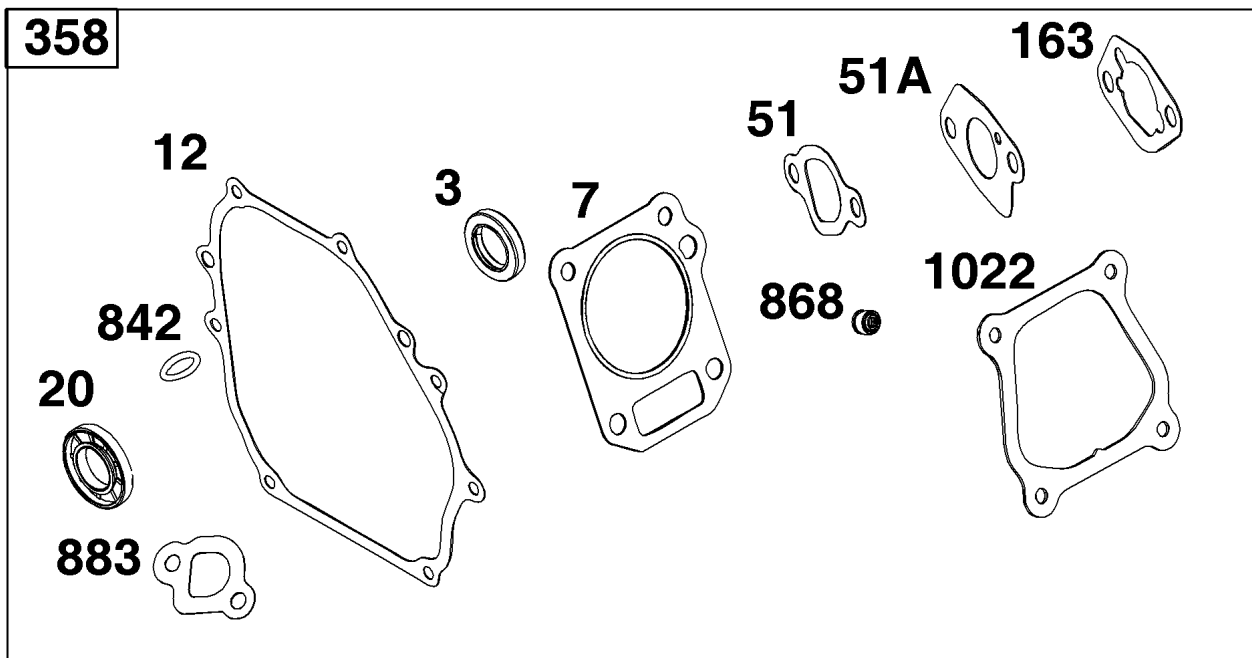

Cylinder Group

REF NO	PART NO	QTY	DESCRIPTION
1	797217	1	CYLINDER ASSEMBLY
3	797329	1	SEAL, Oil -(Magneto Side)
7	-----	1	GASKET, Cylinder Head -(Part information located in Cylinder Head Group.)
12	-----	1	GASKET, Crankcase -(Part information located in Crankcase Cover/Sump and Lubrication Group.)
15	797215	2	PLUG, Oil Drain
17	797328	1	BEARING, Ball -(Cylinder)
20	-----	1	SEAL, Oil -(Part information located in Crankcase Cover/Sump and Lubrication Group.)
51	-----	1	GASKET, Intake -(Part information located in Cylinder Head Group.)
51A	-----	1	GASKET, Intake -(Part information located in Cylinder Head Group.)
163	-----	1	GASKET, Air Cleaner -(Part information located in Carburetor Group.)
220	797223	1	WASHER -(Governor Gear)
221	797224	1	CUP, Governor
306	797322	1	SHIELD, Cylinder
307	798618	2	SCREW -(Cylinder Shield)
358	84002862	1	GASKET SET, Engine -(Service Kits may include extra parts not specific to this engine.)
614	797229	1	PIN, Cotter
616	797228	1	CRANK, Governor
631	797216	2	WASHER -(Oil Drain Plug)
718	797214	2	PIN, Locating
718A	797326	2	PIN, Locating
842	-----	2	SEAL, O-Ring -(Part information located in Crankcase Cover/Sump and Lubrication Group.)
868	-----	1	SEAL, Valve -(Part information located in Cylinder Head Group.)
883	-----	1	GASKET, Exhaust -(Part information located in Exhaust Group.)
1022	-----	1	GASKET, Rocker Cover -(Part information located in Cylinder Head Group.)