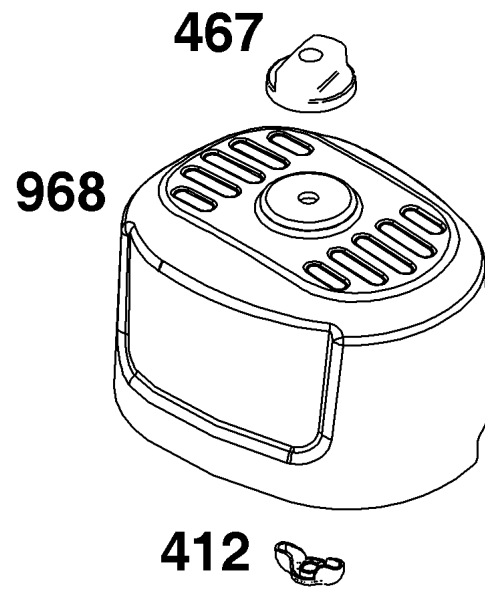

Parts Manual

Mfg. No: 106232-0022-H5

Model Components	Page
Air Cleaner Group.....	4
Blower Housing Group.....	6
Carburetor Group.....	8
Controls Group.....	10
Crankcase Cover/Sump and Lubrication Group.....	12
Crankshaft Group.....	14
Cylinder Group.....	16
Cylinder Head Group.....	18
Exhaust Group.....	20
Flywheel, Ignition, and Starter Group.....	22
Fuel Supply Group.....	24

Not For
Reproduction

Air Cleaner Group

REF NO	PART NO	QTY	DESCRIPTION
11	590698	1	TUBE, Breather
176	590695	1	SEAL, O-Ring -(Air Cleaner Base)
412	590697	1	NUT -(Air Cleaner Cover)
445	590601	1	FILTER, A/C Cartridge
467	691985	1	KNOB, Air Cleaner Cover
875	590693	1	BASE, Air Cleaner
967	590602	1	FILTER, Pre Cleaner
968	590694	1	COVER, Air Cleaner
971	590643	1	SCREW -(Air Cleaner Base to Carburetor/Throttle Body)

Not For Reproduction

304

1319

1319A

1036

305

Blower Housing Group

REF NO	PART NO	QTY	DESCRIPTION
304	590724	1	HOUSING, Blower
305	597078	4	SCREW -(Blower Housing)
1036	-----	1	LABEL, Emissions -(Available from a Briggs & Stratton Authorized Dealer)
1319	794467	1	LABEL, Warning -(REQUIRED When Replacing Parts With Warning Labels Affixed)
1319A	797669	1	LABEL, Warning -(REQUIRED When Replacing Parts With Warning Labels Affixed)

Not For Reproduction

Carburetor Group

REF NO	PART NO	QTY	DESCRIPTION
51	-----	1	GASKET, Intake -(Part information located in Cylinder Head Group.)
51A	-----	1	GASKET, Intake -(Part information located in Cylinder Head Group.)
53	590691	2	STUD -(Carburetor)
104	592486	1	PIN, Float Hinge
117	593414	1	JET, Main -(Standard)
118	595823	1	JET, Main -(High Altitude)
121	591770	1	KIT, Carburetor Overhaul -(Service Kits may include extra parts not specific to this engine.)
122	590615	1	SPACER, Carburetor
125	595649	1	CARBURETOR
163	590605	1	GASKET, Air Cleaner
254	592493	1	DRAIN, Carburetor Bowl
654	590692	2	NUT -(Carburetor)
951	590614	1	LEVER, Choke