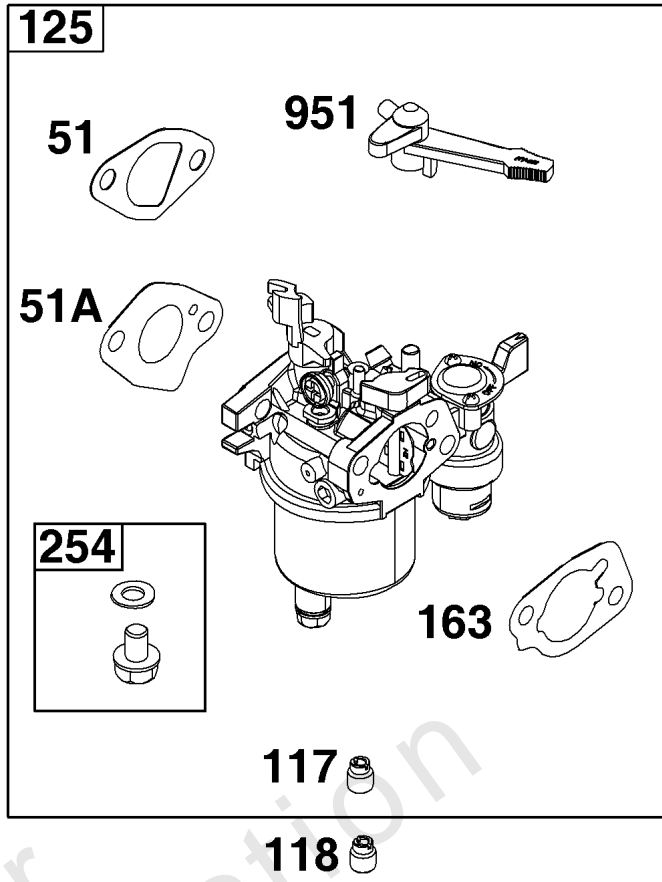

Not For Reproduction

Carburetor Group

REF NO	PART NO	QTY	DESCRIPTION
51	-----	1	GASKET, Intake -(Part information located in Cylinder Head Group.)
51A	-----	1	GASKET, Intake -(Part information located in Cylinder Head Group.)
53	590691	2	STUD -(Carburetor)
104	592486	1	PIN, Float Hinge
117	593414	1	JET, Main -(Standard)
118	595823	1	JET, Main -(High Altitude)
121	591770	1	KIT, Carburetor Overhaul -(Service Kits may include extra parts not specific to this engine.)
122	590615	1	SPACER, Carburetor
125	595649	1	CARBURETOR
163	590605	1	GASKET, Air Cleaner
254	592493	1	DRAIN, Carburetor Bowl
654	590692	2	NUT -(Carburetor)
951	590614	1	LEVER, Choke

Controls Group

REF NO	PART NO	QTY	DESCRIPTION
188	590850	2	SCREW -(Control Bracket)
202	591438	1	LINK, Mechanical Governor
209	590625	1	SPRING, Governor
222	590705	1	BRACKET, Control
227	590660	1	LEVER, Governor Control
281	590707	1	PANEL, Control
347	697854	1	SWITCH, Rocker
485	797339	1	KNOB, Control
505	590641	1	NUT -(Governor Control Lever)
562	590640	1	BOLT -(Governor Control Lever)
663	590706	2	SCREW -(Control Panel)

Not For
Reproduction

Crankshaft Group

REF NO	PART NO	QTY	DESCRIPTION
16	590616		CRANKSHAFT
25	595076	1	PISTON ASSEMBLY
25	595229	1	PISTON ASSEMBLY -(.010" Oversize)
25	595230	1	PISTON ASSEMBLY -(.020" Oversize)
26	590661	1	SET, Ring
26	590742	1	SET, Ring -(.010" Oversize)
26	590744	1	SET, Ring -(.020" Oversize)
27	590664	2	LOCK, Piston Pin
28	590663	1	PIN, Piston
29	84002448	1	ROD-CONNECTING
46	590611	1	CAMSHAFT