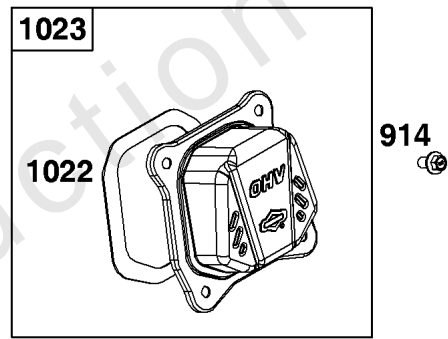

Not For
Reproduction

Crankshaft Group

REF NO	PART NO	QTY	DESCRIPTION
16	590616		CRANKSHAFT
25	595076	1	PISTON ASSEMBLY
25	595229	1	PISTON ASSEMBLY -(.010" Oversize)
25	595230	1	PISTON ASSEMBLY -(.020" Oversize)
26	590661	1	SET, Ring
26	590742	1	SET, Ring -(.010" Oversize)
26	590744	1	SET, Ring -(.020" Oversize)
27	590664	2	LOCK, Piston Pin
28	590663	1	PIN, Piston
29	84002448	1	ROD-CONNECTING
46	590611	1	CAMSHAFT

Not For Reproduction

- 614 
- 404 
- 616 

- 306 
- 307 

Cylinder Group

REF NO	PART NO	QTY	DESCRIPTION
1	84002091	1	CYLINDER ASSEMBLY
3	590712	1	SEAL, Oil -(Magneto Side)
15	590678	2	PLUG, Oil Drain
17	590715	1	BEARING, Ball -(Cylinder)
37	-----	1	GUARD, Flywheel -(Part information located in Flywheel/Ignition/Starter Group.)
78	-----	1	SCREW -(Part information located in Flywheel/Ignition/Starter Group.)
220	-----	1	WASHER -(Part information located in Crankcase Cover/Sump and Lubrication Group.)
221	-----	1	CUP, Governor -(Part information located in Crankcase Cover/Sump and Lubrication Group.)
306	590636	1	SHIELD, Cylinder
307	590683	2	SCREW -(Cylinder Shield)
404	590669	1	WASHER -(Governor Crank)
614	590670	1	PIN, Cotter
616	590668	1	CRANK, Governor
718	590637	2	PIN, Locating
718A	-----	2	PIN, Locating -(Part information located in Crankcase Cover/Sump and Lubrication Group.)