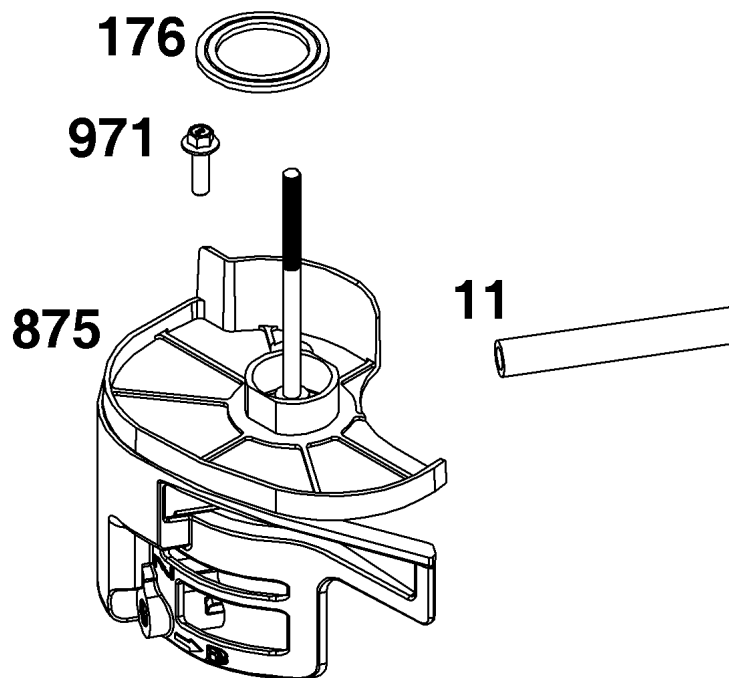

Not For
Reproduction

Air Cleaner Group

REF NO	PART NO	QTY	DESCRIPTION
11	590698	1	TUBE, Breather
176	590695	1	SEAL, O-Ring -(Air Cleaner Base)
412	590697	1	NUT -(Air Cleaner Cover)
445	590601	1	FILTER, A/C Cartridge
467	691985	1	KNOB, Air Cleaner Cover
875	590693	1	BASE, Air Cleaner
967	590602	1	FILTER, Pre Cleaner
968	590694	1	COVER, Air Cleaner
971	590643	1	SCREW -(Air Cleaner Base to Carburetor/Throttle Body)

Not For Reproduction

Carburetor Group

REF NO	PART NO	QTY	DESCRIPTION
51	-----	1	GASKET, Intake -(Part information located in Cylinder Head Group.)
51A	-----	1	GASKET, Intake -(Part information located in Cylinder Head Group.)
53	590691	2	STUD -(Carburetor)
104	592486	1	PIN, Float Hinge
117	593414	1	JET, Main -(Standard)
118	595823	1	JET, Main -(High Altitude)
121	591770	1	KIT, Carburetor Overhaul -(Service Kits may include extra parts not specific to this engine.)
122	590615	1	SPACER, Carburetor
125	595649	1	CARBURETOR
163	590605	1	GASKET, Air Cleaner
254	592493	1	DRAIN, Carburetor Bowl
654	590692	2	NUT -(Carburetor)
951	590614	1	LEVER, Choke

Not For
Reproduction

Crankshaft Group

REF NO	PART NO	QTY	DESCRIPTION
16	590616		CRANKSHAFT
25	595076	1	PISTON ASSEMBLY
25	595229	1	PISTON ASSEMBLY -(.010" Oversize)
25	595230	1	PISTON ASSEMBLY -(.020" Oversize)
26	590661	1	SET, Ring
26	590742	1	SET, Ring -(.010" Oversize)
26	590744	1	SET, Ring -(.020" Oversize)
27	590664	2	LOCK, Piston Pin
28	590663	1	PIN, Piston
29	84002448	1	ROD-CONNECTING
46	590611	1	CAMSHAFT