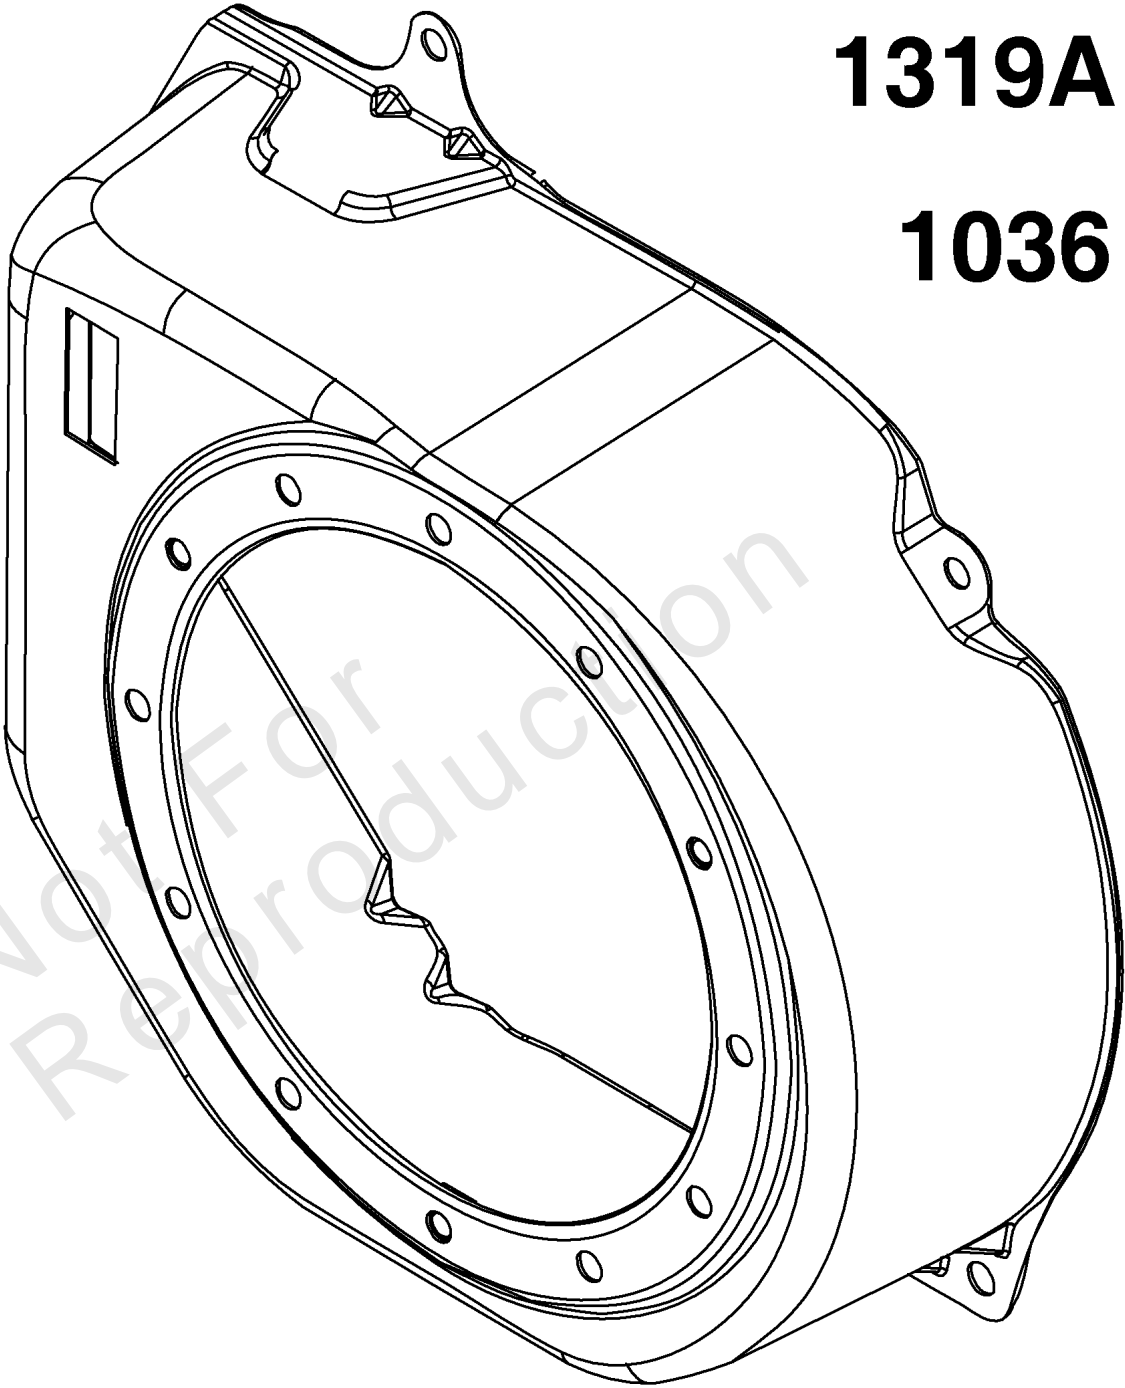

Air Cleaner Group

REF NO	PART NO	QTY	DESCRIPTION
11	590698	1	TUBE, Breather
176	590695	1	SEAL, O-Ring -(Air Cleaner Base)
412	590697	1	NUT -(Air Cleaner Cover)
445	590601	1	FILTER, A/C Cartridge
467	691985	1	KNOB, Air Cleaner Cover
875	590693	1	BASE, Air Cleaner
967	590602	1	FILTER, Pre Cleaner
968	590694	1	COVER, Air Cleaner
971	590643	1	SCREW -(Air Cleaner Base to Carburetor/Throttle Body)

Not For Reproduction

304

1319

1319A

1036

305