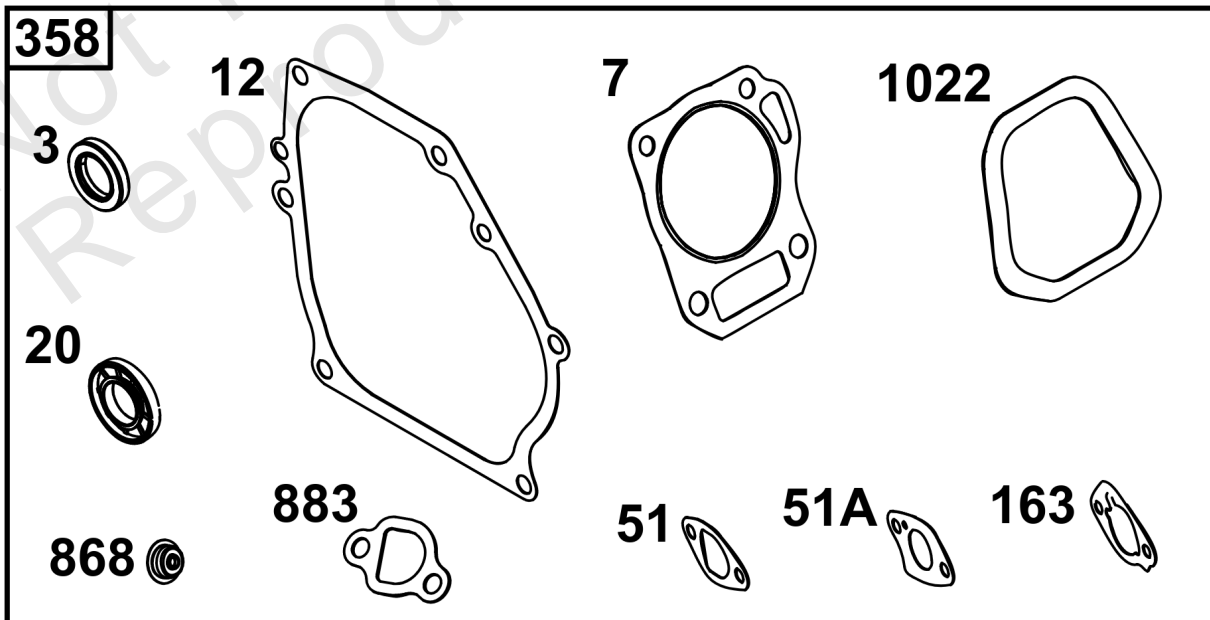

Crankcase Cover/Sump and Lubrication Group

REF NO	PART NO	QTY	DESCRIPTION
3	-----	1	SEAL, Oil -(Part information located in Cylinder Group.)
7	-----	1	GASKET, Cylinder Head -(Part information located in Cylinder Head Group.)
12	590608	1	GASKET, Crankcase
17	-----	1	BEARING, Ball -(Part information located in Cylinder Group.)
18	84002446	1	COVER, CRANKCASE
20	590712	1	SEAL, Oil -(PTO Side)
22	590714	6	SCREW -(Crankcase Cover/Sump)
51	-----	1	GASKET, Intake -(Part information located in Cylinder Head Group.)
51A	-----	1	GASKET, Intake -(Part information located in Cylinder Head Group.)
163	-----	1	GASKET, Air Cleaner -(Part information located in Carburetor Group.)
220	590677	1	WASHER -(Governor Gear)
220A	590675	1	WASHER -(Governor Gear)
221	590676	1	CUP, Governor
286	590702	1	MODULE, Oil Sensor
358	590748	1	GASKET SET, Engine -(Service Kits can include parts not for this engine.)
522	590716	2	PLUG, Dipstick/Fill
718A	590713	2	PIN, Locating
799	590703	2	SCREW -(Oil Sensor)
868	-----	1	SEAL, Valve -(Part information located in Cylinder Head Group.)
883	-----	1	GASKET, Exhaust -(Part information located in Exhaust Group.)
1022	-----	1	GASKET, Rocker Cover -(Part information located in Cylinder Head Group.)
1052	84004948	1	SENSOR, Oil
1305	590850	1	SCREW -(Oil Sensor Module)