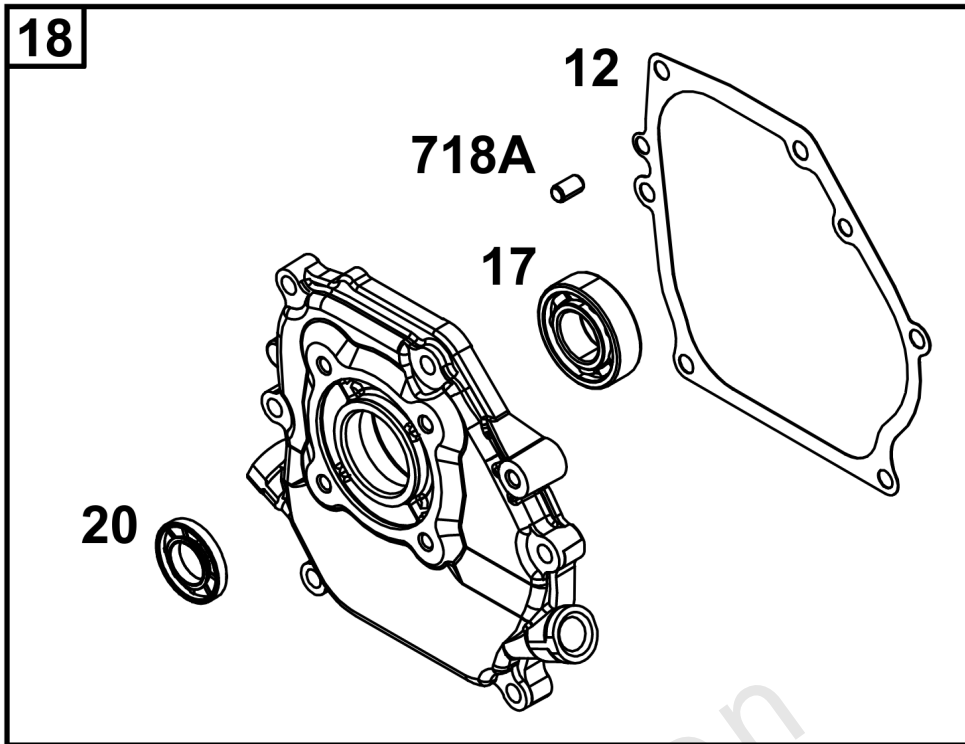

Crankcase Cover/Sump and Lubrication Group

REF NO	PART NO	QTY	DESCRIPTION
3	-----	1	SEAL, Oil -(Part information located in Cylinder Group.)
7	-----	1	GASKET, Cylinder Head -(Part information located in Cylinder Head Group.)
12	590608	1	GASKET, Crankcase
17	-----	1	BEARING, Ball -(Part information located in Cylinder Group.)
18	84002446	1	COVER, CRANKCASE
20	590712	1	SEAL, Oil -(PTO Side)
22	590714	6	SCREW -(Crankcase Cover/Sump)
51	-----	1	GASKET, Intake -(Part information located in Cylinder Head Group.)
51A	-----	1	GASKET, Intake -(Part information located in Cylinder Head Group.)
163	-----	1	GASKET, Air Cleaner -(Part information located in Carburetor Group.)
220	590677	1	WASHER -(Governor Gear)
220A	590675	1	WASHER -(Governor Gear)
221	590676	1	CUP, Governor
286	590702	1	MODULE, Oil Sensor
358	590748	1	GASKET SET, Engine -(Service Kits can include parts not for this engine.)
522	590716	2	PLUG, Dipstick/Fill
718A	590713	2	PIN, Locating
799	590703	2	SCREW -(Oil Sensor)
868	-----	1	SEAL, Valve -(Part information located in Cylinder Head Group.)
883	-----	1	GASKET, Exhaust -(Part information located in Exhaust Group.)
1022	-----	1	GASKET, Rocker Cover -(Part information located in Cylinder Head Group.)
1052	84004948	1	SENSOR, Oil
1305	590850	1	SCREW -(Oil Sensor Module)