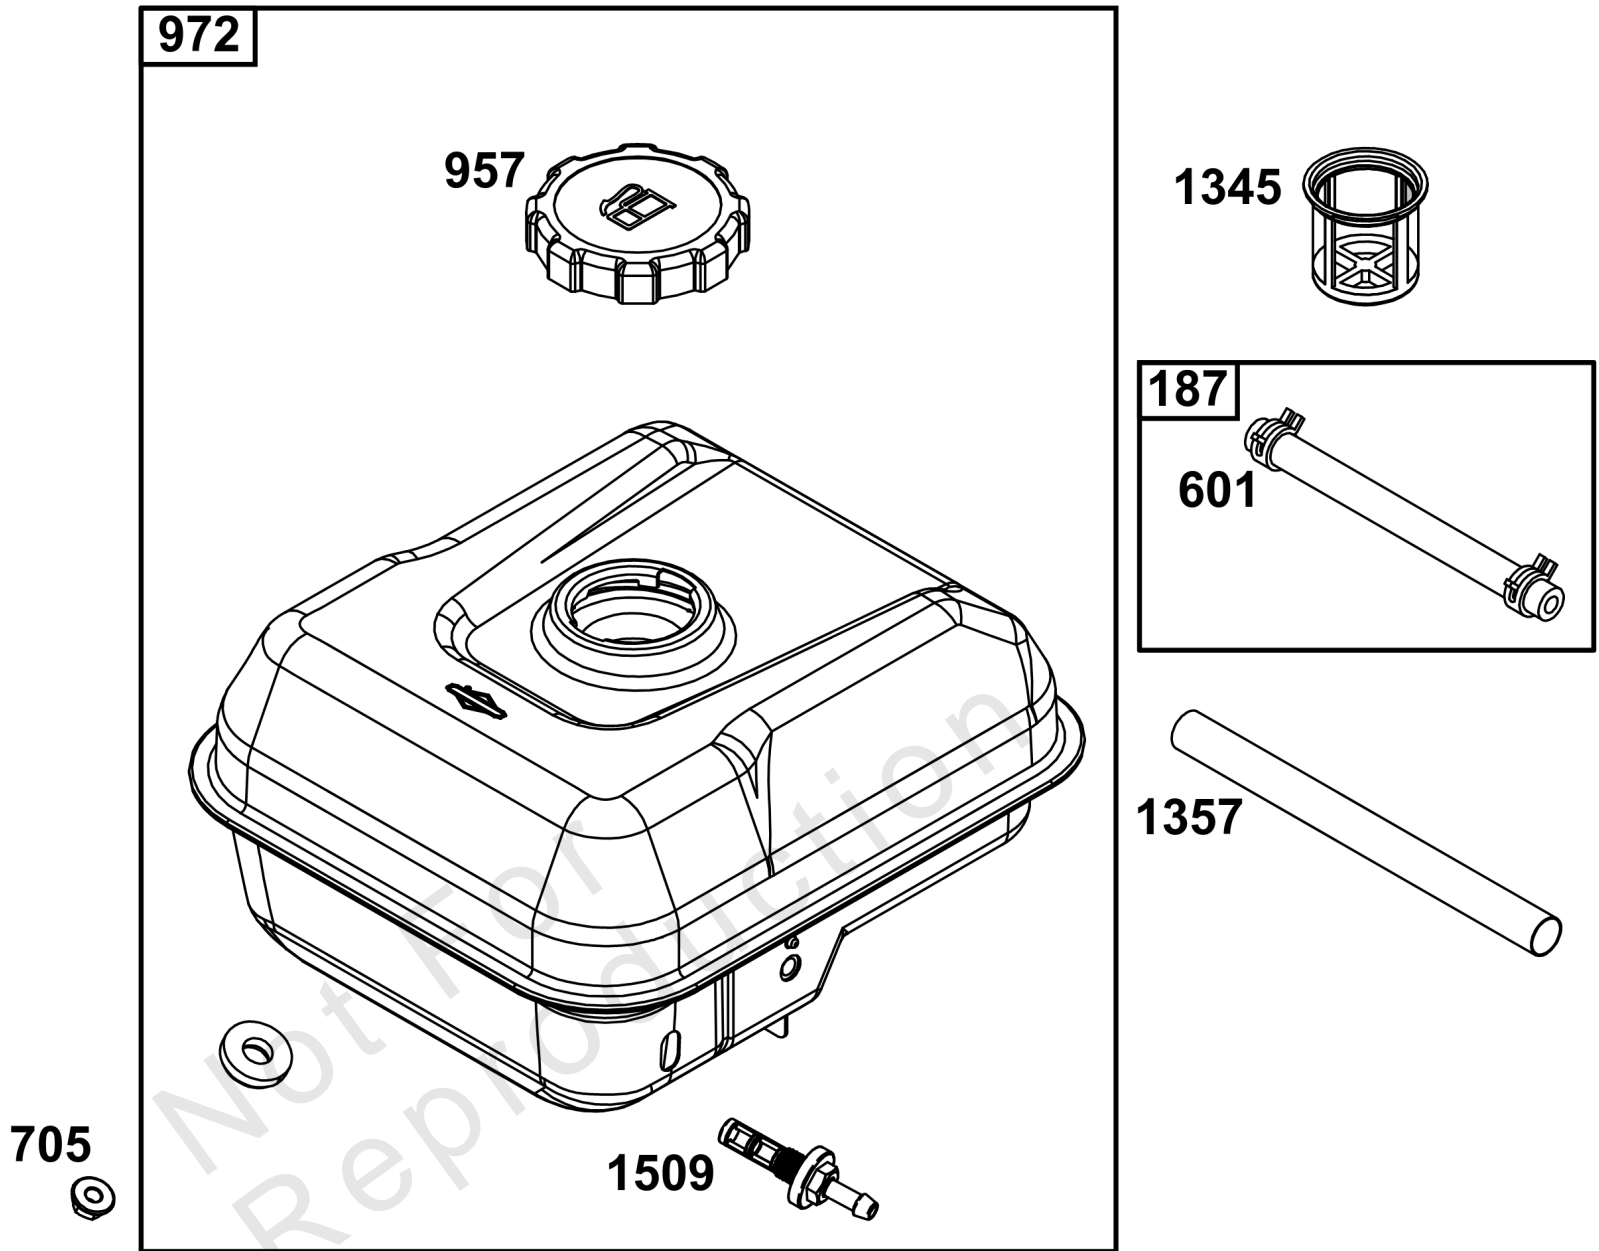

Flywheel, Ignition, and Starter Group

REF NO	PART NO	QTY	DESCRIPTION
23	595228	1	FLYWHEEL
37	595436	1	GUARD, Flywheel
65	590683	3	SCREW -(Rewind Starter)
78	590643	1	SCREW -(Flywheel Guard)
332	590635	1	NUT -(Flywheel)
333	590603	1	ARMATURE, Magneto
334	590644	2	SCREW -(Magneto Armature)
356	695630	1	WIRE-STOP
455	590682	1	CUP, Flywheel
578	590690	1	WIRE ASSEMBLY
578A	590689	1	WIRE ASSEMBLY
608	590726		STARTER, Rewind
1005	590679	1	FAN, Flywheel

Not For Reproduction