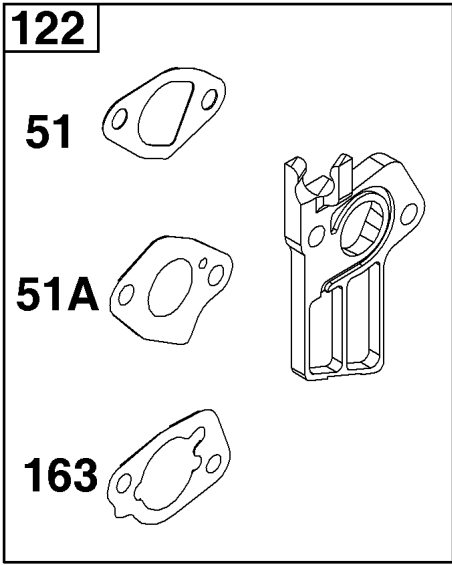

Not For Reproduction

304

1319

1319A

1036

305

Blower Housing Group

REF NO	PART NO	QTY	DESCRIPTION
304	590724	1	HOUSING, Blower
305	597078	4	SCREW -(Blower Housing)
1036	-----	1	LABEL, Emissions -(Available from a Briggs & Stratton Authorized Dealer)
1319	794467	1	LABEL, Warning -(REQUIRED When Replacing Parts With Warning Labels Affixed)
1319A	797669	1	LABEL, Warning -(REQUIRED When Replacing Parts With Warning Labels Affixed)

Not For Reproduction

Carburetor Group

REF NO	PART NO	QTY	DESCRIPTION
51	-----	1	GASKET, Intake -(Part information located in Cylinder Head Group.)
51A	-----	1	GASKET, Intake -(Part information located in Cylinder Head Group.)
53	590691	2	STUD -(Carburetor)
104	592486	1	PIN, Float Hinge
117	593414	1	JET, Main -(Standard)
118	595823	1	JET, Main -(High Altitude)
121	591770	1	KIT, Carburetor Overhaul -(Service Kits may include extra parts not specific to this engine.)
122	590615	1	SPACER, Carburetor
125	595649	1	CARBURETOR
163	590605	1	GASKET, Air Cleaner
254	592493	1	DRAIN, Carburetor Bowl
654	590692	2	NUT -(Carburetor)
951	590614	1	LEVER, Choke

Controls Group

REF NO	PART NO	QTY	DESCRIPTION
188	590850	2	SCREW -(Control Bracket)
202	591438	1	LINK, Mechanical Governor
209	590625	1	SPRING, Governor
222	590705	1	BRACKET, Control
227	590660	1	LEVER, Governor Control
281	590707	1	PANEL, Control
347	697854	1	SWITCH, Rocker
485	797339	1	KNOB, Control
505	590641	1	NUT -(Governor Control Lever)
562	590640	1	BOLT -(Governor Control Lever)
663	590706	2	SCREW -(Control Panel)

Not For
Reproduction

Crankshaft Group

REF NO	PART NO	QTY	DESCRIPTION
16	590616		CRANKSHAFT
25	595076	1	PISTON ASSEMBLY
25	595229	1	PISTON ASSEMBLY -(.010" Oversize)
25	595230	1	PISTON ASSEMBLY -(.020" Oversize)
26	590661	1	SET, Ring
26	590742	1	SET, Ring -(.010" Oversize)
26	590744	1	SET, Ring -(.020" Oversize)
27	590664	2	LOCK, Piston Pin
28	590663	1	PIN, Piston
29	84002448	1	ROD-CONNECTING
46	590611	1	CAMSHAFT