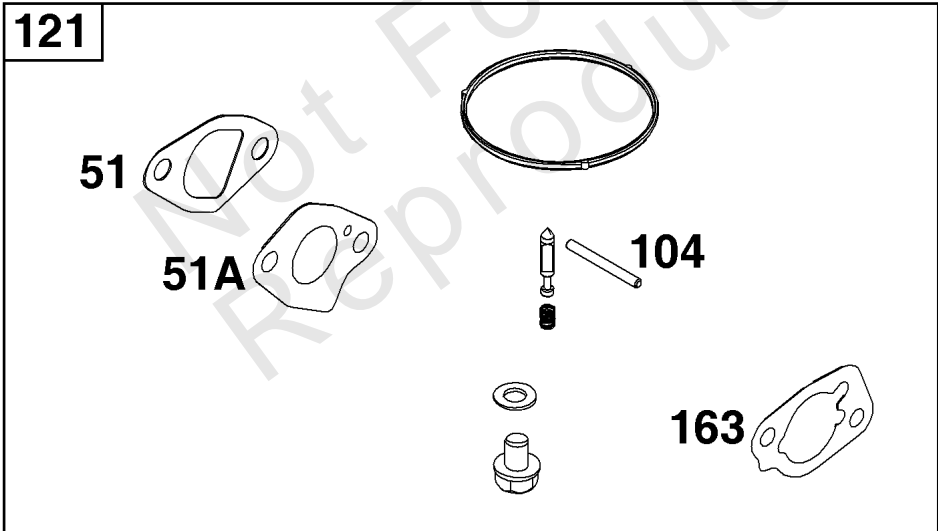

Not For Reproduction

304

1319

1319A

1036

305

Blower Housing Group

REF NO	PART NO	QTY	DESCRIPTION
304	590724	1	HOUSING, Blower
305	597078	4	SCREW -(Blower Housing)
1036	-----	1	LABEL, Emissions -(Available from a Briggs & Stratton Authorized Dealer)
1319	794467	1	LABEL, Warning -(REQUIRED When Replacing Parts With Warning Labels Affixed)
1319A	797669	1	LABEL, Warning -(REQUIRED When Replacing Parts With Warning Labels Affixed)

Not For Reproduction

Carburetor Group

REF NO	PART NO	QTY	DESCRIPTION
51	-----	1	GASKET, Intake -(Part information located in Cylinder Head Group.)
51A	-----	1	GASKET, Intake -(Part information located in Cylinder Head Group.)
53	590691	2	STUD -(Carburetor)
104	592486	1	PIN, Float Hinge
117	593414	1	JET, Main -(Standard)
118	595823	1	JET, Main -(High Altitude)
121	591770	1	KIT, Carburetor Overhaul -(Service Kits may include extra parts not specific to this engine.)
122	590615	1	SPACER, Carburetor
125	595649	1	CARBURETOR
163	590605	1	GASKET, Air Cleaner
254	592493	1	DRAIN, Carburetor Bowl
654	590692	2	NUT -(Carburetor)
951	590614	1	LEVER, Choke

Not For
Reproduction

Crankshaft Group

REF NO	PART NO	QTY	DESCRIPTION
16	590616		CRANKSHAFT
25	595076	1	PISTON ASSEMBLY
25	595229	1	PISTON ASSEMBLY -(.010" Oversize)
25	595230	1	PISTON ASSEMBLY -(.020" Oversize)
26	590661	1	SET, Ring
26	590742	1	SET, Ring -(.010" Oversize)
26	590744	1	SET, Ring -(.020" Oversize)
27	590664	2	LOCK, Piston Pin
28	590663	1	PIN, Piston
29	84002448	1	ROD-CONNECTING
46	590611	1	CAMSHAFT