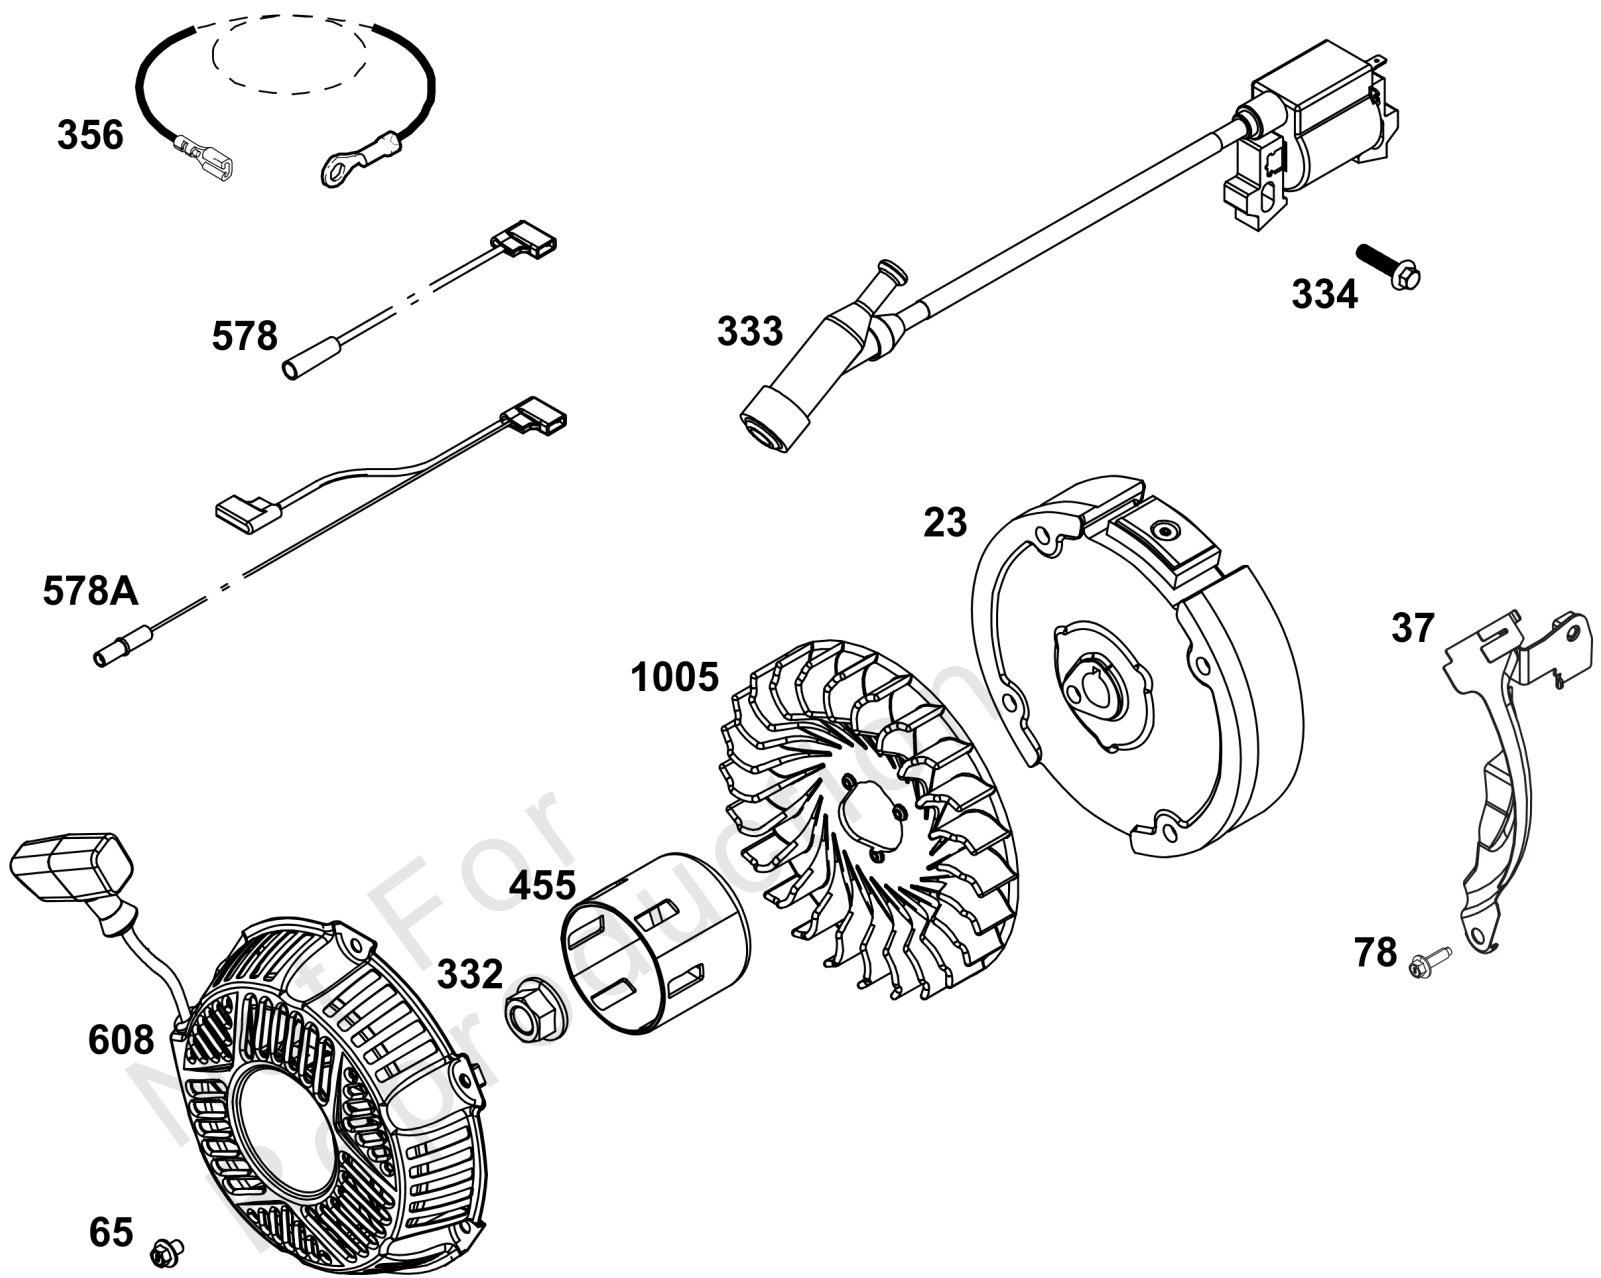

Exhaust Group

REF NO	PART NO	QTY	DESCRIPTION
296	590631	2	STUD -(Muffler)
300	590709	1	MUFFLER
832	590710	1	GUARD, Muffler
836	590711	4	SCREW -(Muffler Guard)
883	591156	1	GASKET-EXHAUST
1177	590632	2	NUT -(Muffler)
1302	596668	2	WASHER -(Muffler Guard)
1449	590633	2	WASHER -(Muffler)

Not For Reproduction