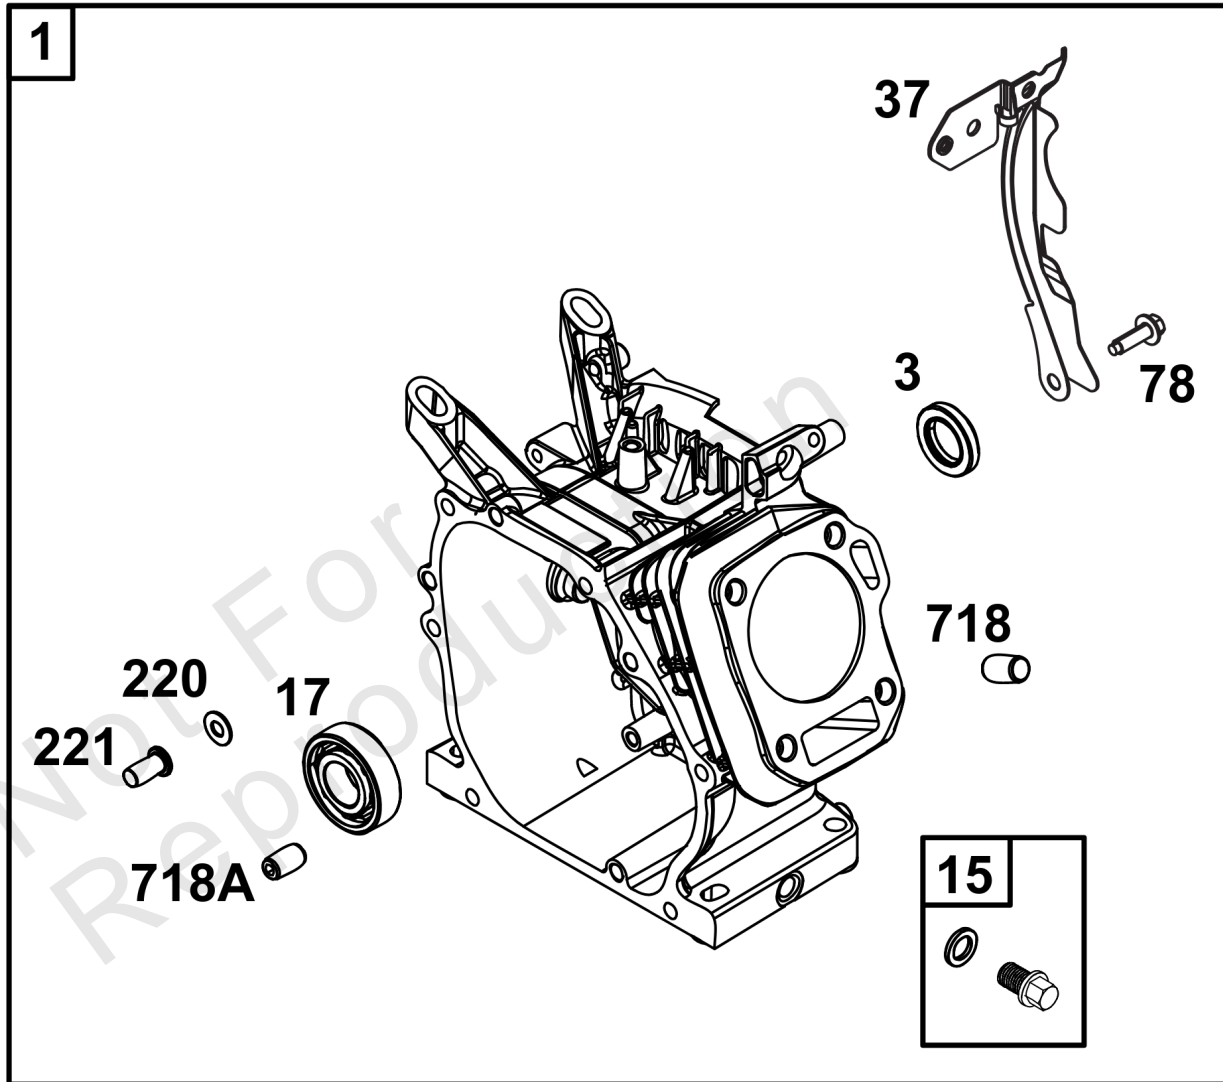

- 614
- 404
- 616

- 306
- 307

Cylinder Group

REF NO	PART NO	QTY	DESCRIPTION
1	84002091	1	CYLINDER ASSEMBLY
3	590712	1	SEAL, Oil -(Magneto Side)
15	590678	2	PLUG, Oil Drain
17	590715	1	BEARING, Ball -(Cylinder)
37	-----	1	GUARD, Flywheel -(Part information located in Flywheel/Ignition/Starter Group.)
78	-----	1	SCREW -(Part information located in Flywheel/Ignition/Starter Group.)
220	-----	1	WASHER -(Part information located in Crankcase Cover/Sump and Lubrication Group.)
221	-----	1	CUP, Governor -(Part information located in Crankcase Cover/Sump and Lubrication Group.)
306	590636	1	SHIELD, Cylinder
307	590683	2	SCREW -(Cylinder Shield)
404	590669	1	WASHER -(Governor Crank)
614	590670	1	PIN, Cotter
616	590668	1	CRANK, Governor
718	590637	2	PIN, Locating
718A	-----	2	PIN, Locating -(Part information located in Crankcase Cover/Sump and Lubrication Group.)