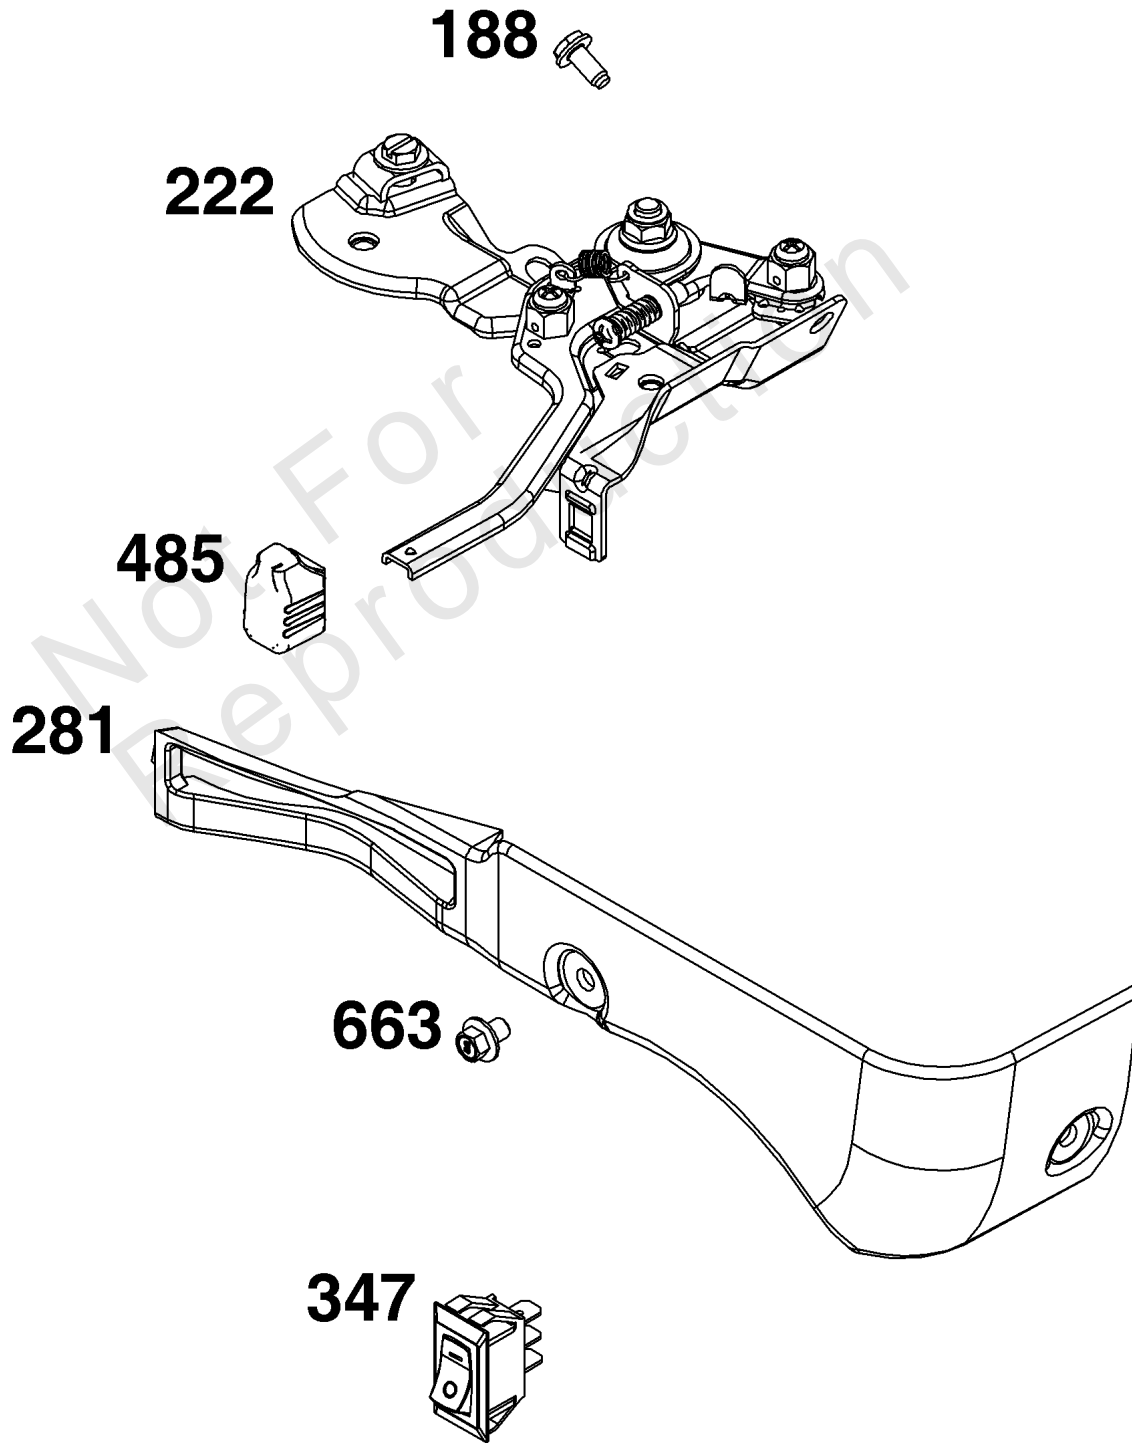

Not For
Reproduction

Air Cleaner Group

REF NO	PART NO	QTY	DESCRIPTION
11	590698	1	TUBE, Breather
176	590695	1	SEAL, O-Ring -(Air Cleaner Base)
412	590697	1	NUT -(Air Cleaner Cover)
445	590601	1	FILTER, A/C Cartridge
467	691985	1	KNOB, Air Cleaner Cover
875	590693	1	BASE, Air Cleaner
967	590602	1	FILTER, Pre Cleaner
968	590694	1	COVER, Air Cleaner
971	590643	1	SCREW -(Air Cleaner Base to Carburetor/Throttle Body)

Not For Reproduction

Carburetor Group

REF NO	PART NO	QTY	DESCRIPTION
51	-----	1	GASKET, Intake -(Part information located in Cylinder Head Group.)
51A	-----	1	GASKET, Intake -(Part information located in Cylinder Head Group.)
53	590691	2	STUD -(Carburetor)
104	592486	1	PIN, Float Hinge
117	593414	1	JET, Main -(Standard)
118	595823	1	JET, Main -(High Altitude)
121	591770	1	KIT, Carburetor Overhaul -(Service Kits may include extra parts not specific to this engine.)
122	590615	1	SPACER, Carburetor
125	595649	1	CARBURETOR
163	590605	1	GASKET, Air Cleaner
254	592493	1	DRAIN, Carburetor Bowl
654	590692	2	NUT -(Carburetor)
951	590614	1	LEVER, Choke

Controls Group

REF NO	PART NO	QTY	DESCRIPTION
188	590850	2	SCREW -(Control Bracket)
202	591438	1	LINK, Mechanical Governor
209	590625	1	SPRING, Governor
222	590705	1	BRACKET, Control
227	590660	1	LEVER, Governor Control
281	590707	1	PANEL, Control
347	697854	1	SWITCH, Rocker
485	797339	1	KNOB, Control
505	590641	1	NUT -(Governor Control Lever)
562	590640	1	BOLT -(Governor Control Lever)
663	590706	2	SCREW -(Control Panel)

Not For
Reproduction

Crankshaft Group

REF NO	PART NO	QTY	DESCRIPTION
16	590616		CRANKSHAFT
25	595076	1	PISTON ASSEMBLY
25	595229	1	PISTON ASSEMBLY -(.010" Oversize)
25	595230	1	PISTON ASSEMBLY -(.020" Oversize)
26	590661	1	SET, Ring
26	590742	1	SET, Ring -(.010" Oversize)
26	590744	1	SET, Ring -(.020" Oversize)
27	590664	2	LOCK, Piston Pin
28	590663	1	PIN, Piston
29	84002448	1	ROD-CONNECTING
46	590611	1	CAMSHAFT