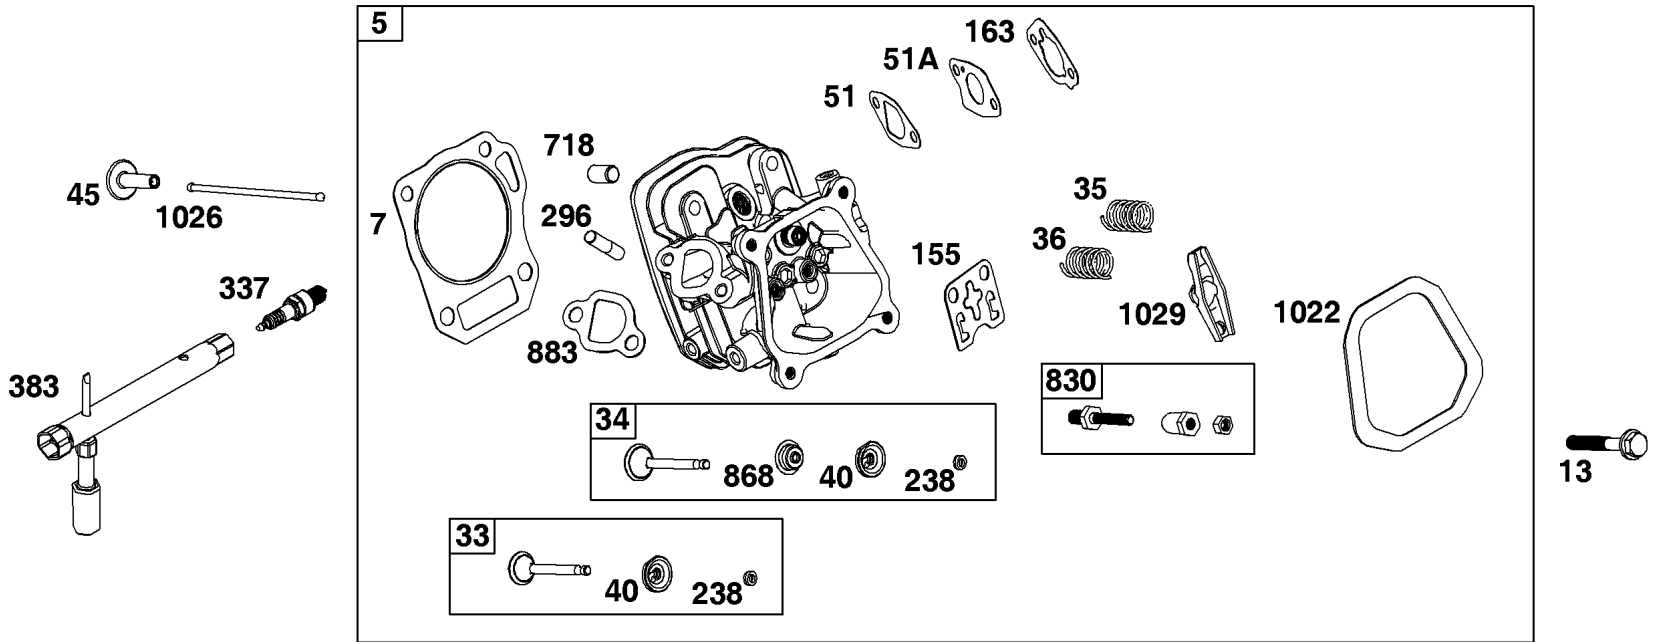

Not For
Reproduction

Crankshaft Group

REF NO	PART NO	QTY	DESCRIPTION
16	590616		CRANKSHAFT
25	595076	1	PISTON ASSEMBLY
25	595229	1	PISTON ASSEMBLY -(.010" Oversize)
25	595230	1	PISTON ASSEMBLY -(.020" Oversize)
26	590661	1	SET, Ring
26	590742	1	SET, Ring -(.010" Oversize)
26	590744	1	SET, Ring -(.020" Oversize)
27	590664	2	LOCK, Piston Pin
28	590663	1	PIN, Piston
29	84002448	1	ROD-CONNECTING
46	590611	1	CAMSHAFT

Not For Reproduction

- 614 
- 404 
- 616 

- 306 
- 307 

Cylinder Group

REF NO	PART NO	QTY	DESCRIPTION
1	84002091	1	CYLINDER ASSEMBLY
3	590712	1	SEAL, Oil -(Magneto Side)
15	590678	2	PLUG, Oil Drain
17	590715	1	BEARING, Ball -(Cylinder)
37	-----	1	GUARD, Flywheel -(Part information located in Flywheel/Ignition/Starter Group.)
78	-----	1	SCREW -(Part information located in Flywheel/Ignition/Starter Group.)
220	-----	1	WASHER -(Part information located in Crankcase Cover/Sump and Lubrication Group.)
221	-----	1	CUP, Governor -(Part information located in Crankcase Cover/Sump and Lubrication Group.)
306	590636	1	SHIELD, Cylinder
307	590683	2	SCREW -(Cylinder Shield)
404	590669	1	WASHER -(Governor Crank)
614	590670	1	PIN, Cotter
616	590668	1	CRANK, Governor
718	590637	2	PIN, Locating
718A	-----	2	PIN, Locating -(Part information located in Crankcase Cover/Sump and Lubrication Group.)