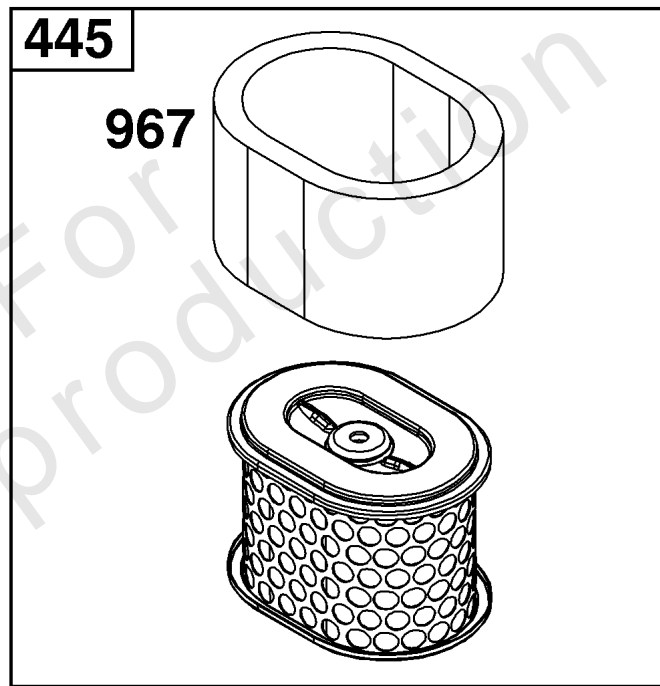

Parts Manual

Mfg. No: 106232-0022-H5

Model Components	Page
Air Cleaner Group.....	4
Blower Housing Group.....	6
Carburetor Group.....	8
Controls Group.....	10
Crankcase Cover/Sump and Lubrication Group.....	12
Crankshaft Group.....	14
Cylinder Group.....	16
Cylinder Head Group.....	18
Exhaust Group.....	20
Flywheel, Ignition, and Starter Group.....	22
Fuel Supply Group.....	24

Not For
Reproduction

Air Cleaner Group

REF NO	PART NO	QTY	DESCRIPTION
11	590698	1	TUBE, Breather
176	590695	1	SEAL, O-Ring -(Air Cleaner Base)
412	590697	1	NUT -(Air Cleaner Cover)
445	590601	1	FILTER, A/C Cartridge
467	691985	1	KNOB, Air Cleaner Cover
875	590693	1	BASE, Air Cleaner
967	590602	1	FILTER, Pre Cleaner
968	590694	1	COVER, Air Cleaner
971	590643	1	SCREW -(Air Cleaner Base to Carburetor/Throttle Body)