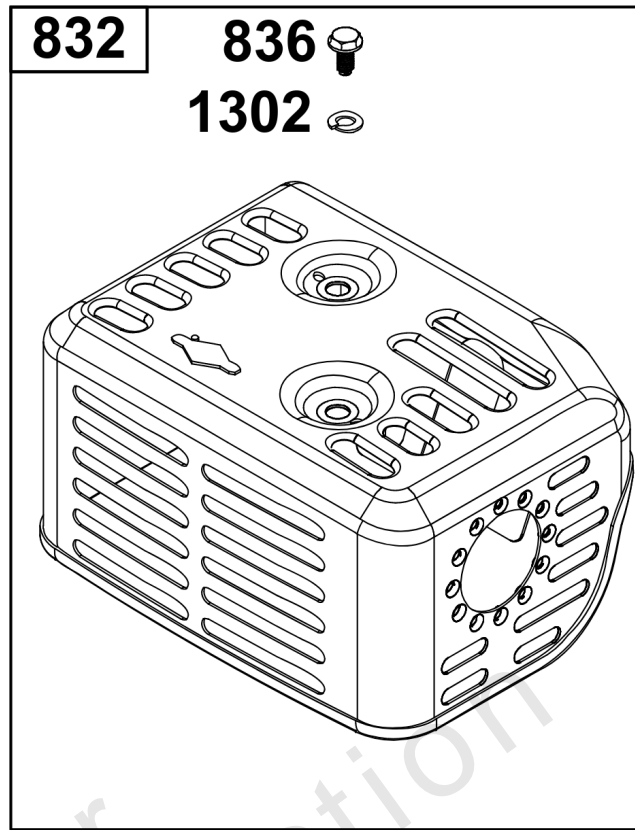

Not For Reproduction

- 614 
- 404 
- 616 

- 306 
- 307 

Cylinder Group

REF NO	PART NO	QTY	DESCRIPTION
1	84002091	1	CYLINDER ASSEMBLY
3	590712	1	SEAL, Oil -(Magneto Side)
15	590678	2	PLUG, Oil Drain
17	590715	1	BEARING, Ball -(Cylinder)
37	-----	1	GUARD, Flywheel -(Part information located in Flywheel/Ignition/Starter Group.)
78	-----	1	SCREW -(Part information located in Flywheel/Ignition/Starter Group.)
220	-----	1	WASHER -(Part information located in Crankcase Cover/Sump and Lubrication Group.)
221	-----	1	CUP, Governor -(Part information located in Crankcase Cover/Sump and Lubrication Group.)
306	590636	1	SHIELD, Cylinder
307	590683	2	SCREW -(Cylinder Shield)
404	590669	1	WASHER -(Governor Crank)
614	590670	1	PIN, Cotter
616	590668	1	CRANK, Governor
718	590637	2	PIN, Locating
718A	-----	2	PIN, Locating -(Part information located in Crankcase Cover/Sump and Lubrication Group.)

Not For
Reproduction

Cylinder Head Group

REF NO	PART NO	QTY	DESCRIPTION
5	84002435	1	HEAD-CYLINDER
7	590606	1	GASKET, Cylinder Head
13	590639	4	SCREW -(Cylinder Head)
33	591448	1	VALVE, Exhaust
34	591447	1	VALVE, Intake
35	590650	1	SPRING, Valve -(Intake)
36	590650	1	SPRING, Valve -(Exhaust)
40	590654	2	RETAINER, Valve
45	590657	2	TAPPET, Valve
51	590612	1	GASKET, Intake
51A	590613	1	GASKET, Intake
155	592874	1	PLATE, Cylinder Head
163	-----	1	GASKET, Air Cleaner -(Part information located in Carburetor Group.)
238	590649	2	CAP, Valve
296	-----	2	STUD -(Part information located in Exhaust Group.)
337	491055S	1	SPARKPLUG B&S RC12YC
383	590721	1	WRENCH, Spark Plug
718	-----	2	PIN, Locating -(Part information located in Cylinder Group.)
830	590653	2	STUD, Rocker Arm
868	590648	1	SEAL, Valve
883	-----	1	GASKET, Exhaust -(Part information located in Exhaust Group.)
914	590850	4	SCREW -(Rocker Cover)
1022	797194	1	GASKET-ROCKER COVER
1023	592903	1	COVER, Rocker
1026	590658	2	ROD, Push
1029	590651	2	ARM, Rocker