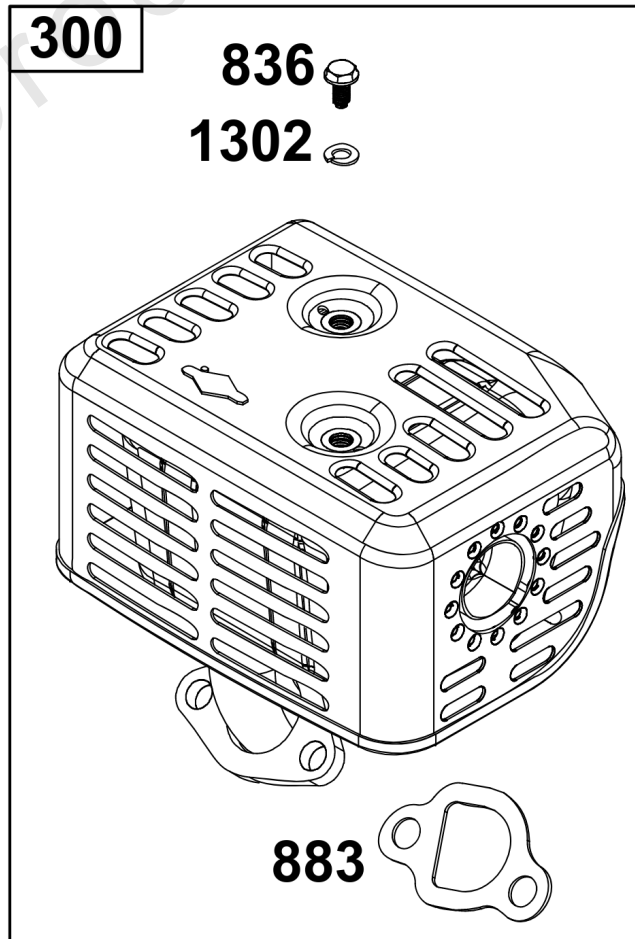

Not For Reproduction

- 614 
- 404 
- 616 

- 306 
- 307 

Cylinder Group

REF NO	PART NO	QTY	DESCRIPTION
1	84002091	1	CYLINDER ASSEMBLY
3	590712	1	SEAL, Oil -(Magneto Side)
15	590678	2	PLUG, Oil Drain
17	590715	1	BEARING, Ball -(Cylinder)
37	-----	1	GUARD, Flywheel -(Part information located in Flywheel/Ignition/Starter Group.)
78	-----	1	SCREW -(Part information located in Flywheel/Ignition/Starter Group.)
220	-----	1	WASHER -(Part information located in Crankcase Cover/Sump and Lubrication Group.)
221	-----	1	CUP, Governor -(Part information located in Crankcase Cover/Sump and Lubrication Group.)
306	590636	1	SHIELD, Cylinder
307	590683	2	SCREW -(Cylinder Shield)
404	590669	1	WASHER -(Governor Crank)
614	590670	1	PIN, Cotter
616	590668	1	CRANK, Governor
718	590637	2	PIN, Locating
718A	-----	2	PIN, Locating -(Part information located in Crankcase Cover/Sump and Lubrication Group.)

Not For
Reproduction

Cylinder Head Group

REF NO	PART NO	QTY	DESCRIPTION
5	84002435	1	HEAD-CYLINDER
7	590606	1	GASKET, Cylinder Head
13	590639	4	SCREW -(Cylinder Head)
33	591448	1	VALVE, Exhaust
34	591447	1	VALVE, Intake
35	590650	1	SPRING, Valve -(Intake)
36	590650	1	SPRING, Valve -(Exhaust)
40	590654	2	RETAINER, Valve
45	590657	2	TAPPET, Valve
51	590612	1	GASKET, Intake
51A	590613	1	GASKET, Intake
155	592874	1	PLATE, Cylinder Head
163	-----	1	GASKET, Air Cleaner -(Part information located in Carburetor Group.)
238	590649	2	CAP, Valve
296	-----	2	STUD -(Part information located in Exhaust Group.)
337	491055S	1	SPARKPLUG B&S RC12YC
383	590721	1	WRENCH, Spark Plug
718	-----	2	PIN, Locating -(Part information located in Cylinder Group.)
830	590653	2	STUD, Rocker Arm
868	590648	1	SEAL, Valve
883	-----	1	GASKET, Exhaust -(Part information located in Exhaust Group.)
914	590850	4	SCREW -(Rocker Cover)
1022	797194	1	GASKET-ROCKER COVER
1023	592903	1	COVER, Rocker
1026	590658	2	ROD, Push
1029	590651	2	ARM, Rocker